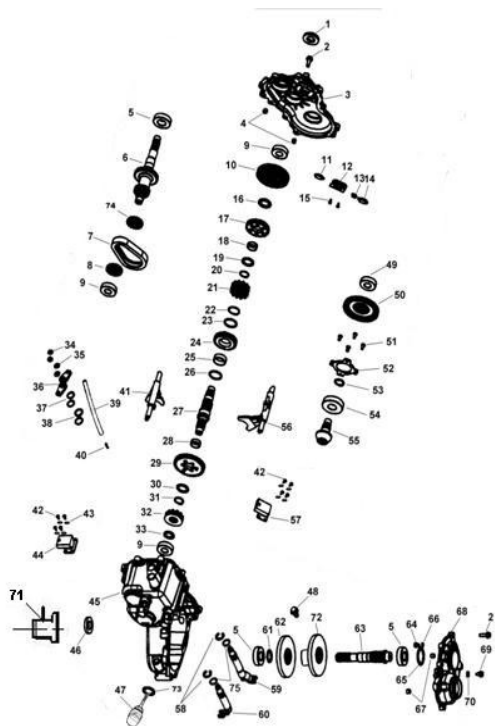

14 TRANSMISSION (FOR 2WD)

Nr. ref.	Cod comanda	Descriere	Cant.
55	21455	PINION SHAFT 10T	1
56	21456	SHIFT FORK LOW	1
57	21457	GEAR INDICATOR SWITCH	1
58	10075	SNAP RING	2
59	21459	SHIFT ROD LOW	1
60	21460	SHIFT ROD HIGH/REVERSE	1
61	21461	THRUST WASHER	1
62	21462	GEAR	1
63	21463	SHAFT REAR OUTPUT	1
	25157	SHAFT REAR OUTPUTA (USE WITH SPEED SENSOR)	1
64	21464	THRUST BUTTON	1
65	21465	SHIM 1	1
66	21107	SHIM 2	1
67	21104	DOWEL PIN	1
68	21468	COVER	1
69	21469	DRAIN SCREW	1
70	21470	WASHER	1
71	21484	SPEED SENSOR	1
72	21473	OIL PLATE	1
73	10122	O RING 18X2.65	1
74	21477	SPROCKET	1
75	10123	O RING 14X2.65	4