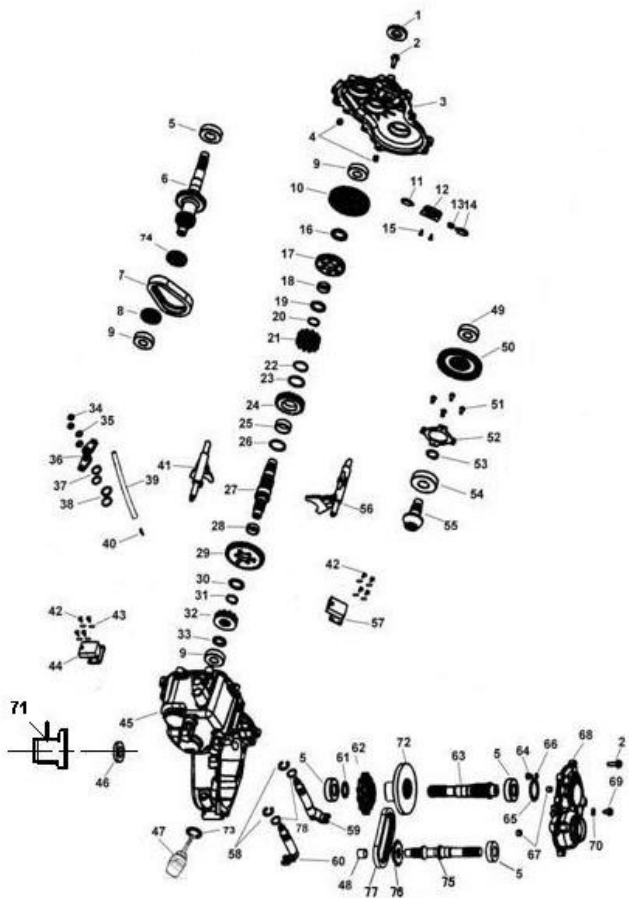

14 TRANSMISSION (FOR 4WD)

Nr. ref.	Cod comanda	Descriere	Cant.
28	21218	NEEDLE BEARING 25	1
29	21329	GEAR 35T	1
30	21223	THRUST WASHER	1
31	10064	SNAP RING	1
32	21332	ENGAGEMENT	1
33	21333	THRST WASHER	1
34	10067	NUT M8	2
35	10068	WASHER 8	2
36	21336	BELLCRANK	2
37	10069	SNAP RING	2
38	21338	WASHER	2
39	21339	VENT TUBE	1
40	21340	VENT TUBE FITTING	1
41	21341	SHIFT FORK HIGH/REVERSE	1
42	10007	SCREW M4	8
43	10071	WASHER 4	8
44	21344	GEAR INDICATOR SWITCH	1
45	21345a	GEARCASE,RH	1
	21345b	GEARCASE,RH (USE WITH SPEED SENSOR)	1
46	21201	SEAL 25X47X8	1
47	21475	DIPSTICK	1
48	10275	BUSHING	1
49	10063	BEARING 6204C3	1
50	25109	GEAR HELICAL 51T	1
51	10073	SCREW M6X10	4
52	21351	BEARING RETAINER PLATE	1
53	21453	SNAP RING	1
54	10074	BEARING 6305ST	1