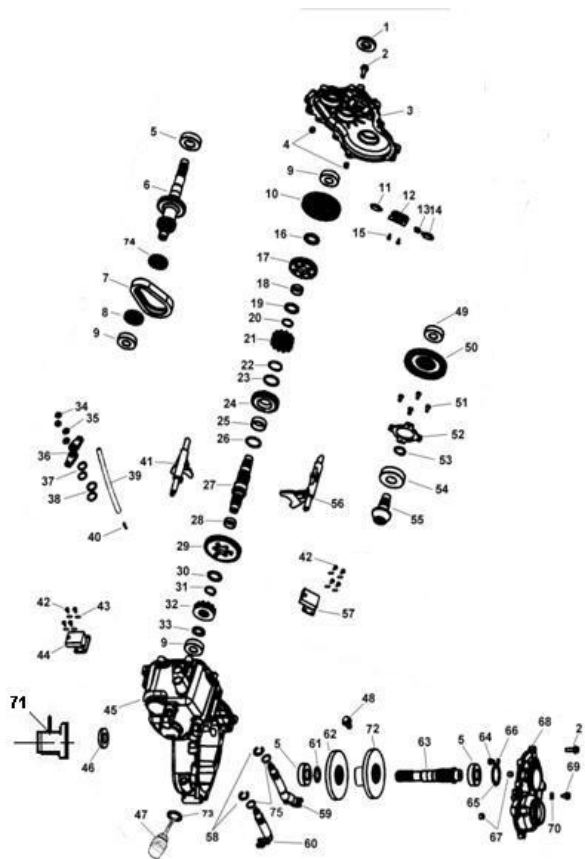

14 TRANSMISSION (FOR 2WD)

Nr. ref.	Cod comanda	Descriere	Cant.
28	21218	NEEDLE BEARING 25	1
29	21329	GEAR 35T	1
30	21223	THRUST WASHER	1
31	10064	SNAP RING	1
32	21332	ENGAGEMENT	1
33	21333	THRST WASHER	1
34	10067	NUT M8	2
35	10068	WASHER 8	2
36	21336	BELLCRANK	2
37	10069	SNAP RING	2
38	21338	WASHER	2
39	21339	VENT TUBE	1
40	21340	VENT TUBE FITTING	1
41	21341	SHIFT FORK HIGH/REVERSE	1
42	10007	SCREW M4	8
43	10071	WASHER 4	8
44	21344	GEAR INDICATOR SWITCH	1
45	21345a	GEARCASE,RH	1
	21345b	GEARCASE,RH (USE WITH SPEED SENSOR)	1
46	21201	SEAL 25X47X8	1
47	21475	DIPSTICK	1
48	26260	SCREW M4X6	1
49	10063	BEARING 6204C3	1
50	25109	GEAR HELICAL 51T	1
51	10073	SCREW M6X10	4
52	21351	BEARING RETAINER PLATE	1
53	21453	SNAP RING	1
54	10074	BEARING 6305ST	1