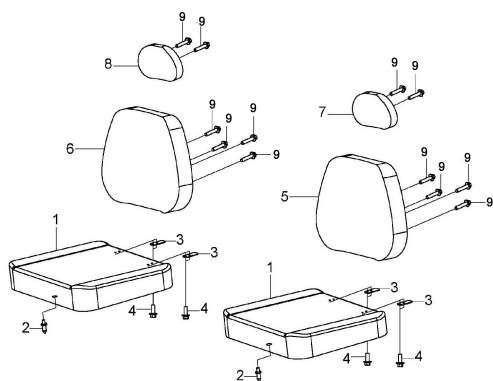

9.SEAT ASSY

Nr. ref.	Cod comanda	Descriere	Cant.
1	26963	SEAT ASSY	2
2	26968	PIN,SEAT ASSY	2
3	26969	SEAT LOCK	4
4	10110	BOLT M6X20	20
5	26964	BACK REST,L	1
6	26965	BACK REST,R	1
7	26966	HEAD REST,L	1
8	26967	HEAD REST,R	1
9	26262	BOLT M6X12	16