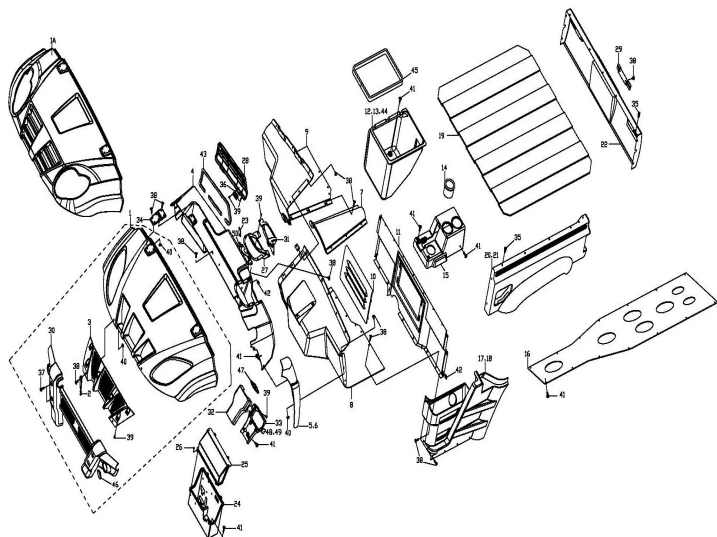

2.FENDER

Nr. ref.	Cod comanda	Descriere	Cant.
1	26201	FRONT BODY (FOR A TYPE)	1
1A	26234	FRONT BODY (FOR B TYPE)	1
2	26212	RUBBER,FRONT BODY FITTING	2
3	26223	GRILLE,FRONT	1
4	26228	PANEL,FRONT	1
5	26229	MUDGUARD,L,FR	1
6	26230	MUDGUARD,R,FR	1
7	26231	COVER,AXLE	1
8	26232	MUDGUARD,L.CENTER	1
9	26233	MUDGUARD,R.CENTER	1
10	26202	REPAIR COVER	1
11	26203	PROTECT COVER	1
12	26204	TOOL BOX(CONTAIN TWO OBJECTS WITH JOINTING)	1
	26205	SIDE COVER OF TOOL BOX	1
14	26206	CAP SEAT	2
15	26207	COVER	1
16	26208	PLASTIC PLANT	1
17	26209	SIDE PANEL COVER,L	1
18	26210	SIDE PANEL COVER,R	1
19	26211	MAT	1
20	26213	PANEL,REAR LEFT FENDER	1
21	26214	PANEL,REAR RIGHT FENDER	1
22	26215	BOX COVER,RR	1
23	26216	SWITCH COVER	2
24	26217	ELECTRIC BOX	1
25	26218	ELECTRIC BOX COVER	1
26	26219	PIN,ELECTRIC BOX COVER	4
27	26220	SPEED METER COVR	1
28	26221	LID,GLOVE COVER	1
29	26222	LICENCE BRACKET	1
30	26224	FRONT COVER	1
31	26225	SPEED METER REAR COVR	1
32	26226	STEERING WHEEL COVER,FR	1
33	26227	STEERING WHEEL COVER,RR	1
34	26759	COVER BRACKET	2
35	26760	RIVET	37
36	26761	BRACKET,GLOVE COVER LID	2
37	10059	BOLT M8X25	2
38	20315	BOLT M6X20	67
39	10009	BOLT ST4.8X16	23