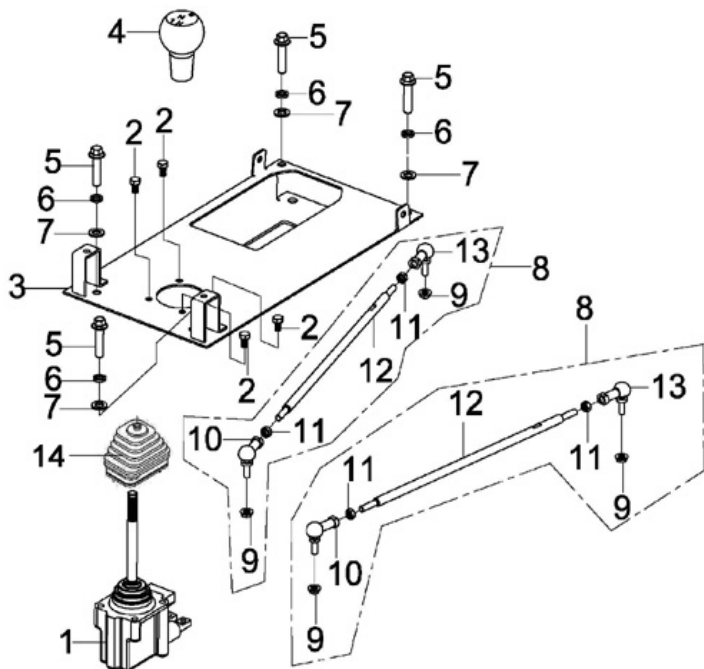

11.SHIFT ROD

Nr. ref.	Cod comanda	Descriere	Cant.
1	26722	SHIFFER ASSY	1
2	26251	BOLT M6X16	4
3	26723	BRACKET,SHIFTER	1
4	26724	KNOB	1
5	26258	BOLT M8X20	4
6	10068	WASHER 8	4
7	10106	WASHER SPRING 8	4
8	26725	SHIFTER MOUNTING ROD	2
9	10004	NUT M6	4
10	21625	SHIFT ROD END CCW	2
11	10090	NUT M6	4
12	26726	SHIFT ROD	2
13	21620	SHIFT ROD END CW	2
14	26727	BOOT, SEALING	1