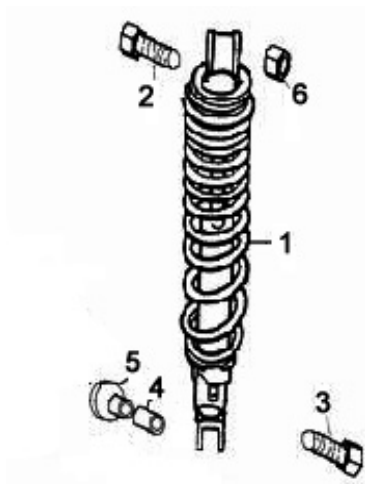

4 SHOCK ABSORBER REAR

Nr. ref	Cod comanda	Descriere	Cant.
1	26924	SHOCK ABSORBER REAR	1
2	20906	UP BOLT M10X1.25X57	1
3	20909	DOWN BOLT M10X1.25X57	1
4	20903	SPACER-BEARING	1
5	20902	CUSHION PAD	2
6	10015	NUT M10X1.25	2