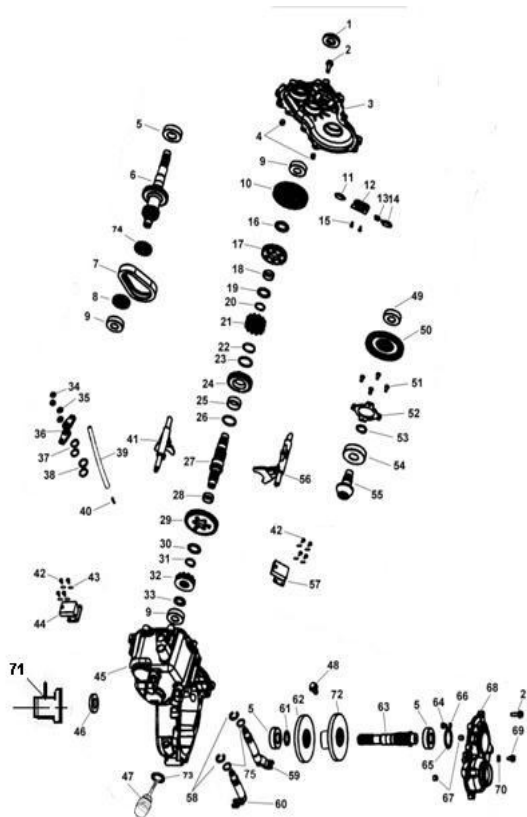

14 TRANSMISSION (FOR 2WD)

Nr. ref.	Cod comanda	Descriere	Cant.
1	21201	SEAL 25X47X8	1
2	10060	BOLT M8X28	17
3	21203b	MAIN COVER (USE WITH HIGH-POWER CLUTCH)	1
4	21104	DOWEL PIN	2
5	10061	BEARING 6205c3	3
6	21206b	INPUT SHAFT 29T	1
7	21207	CHAIN	1
8	21208	GEAR 16T	1
9	10062	BEARING 6204	3
10	21210A	GEAR, HELICAL 31T	1
11	21211	INTERLOCK PIN	2
12	21212	INTERLOCK BRACKET	1
13	21213	SPRING	1
14	21211	INTERLOCK PIN	1
15	10001	SCREW M5X12	2
16	21216	SPACER	1
17	21217	GEAR 31T	1
18	21218	NEEDLE BEARING 25	1
19	21219	THRUST WASHER	1
20	10064	SNAP RING	1
21	21221	DOG GEAR	1
22	10065	SNAP RING	1
23	21223	THRUST WASHER	1
24	21224	SPROCKET 24T	1
25	21225	NEEDLE BEARING 25	1
26	21223	THRUST WASHER	1
27	21327	SHAFT	1