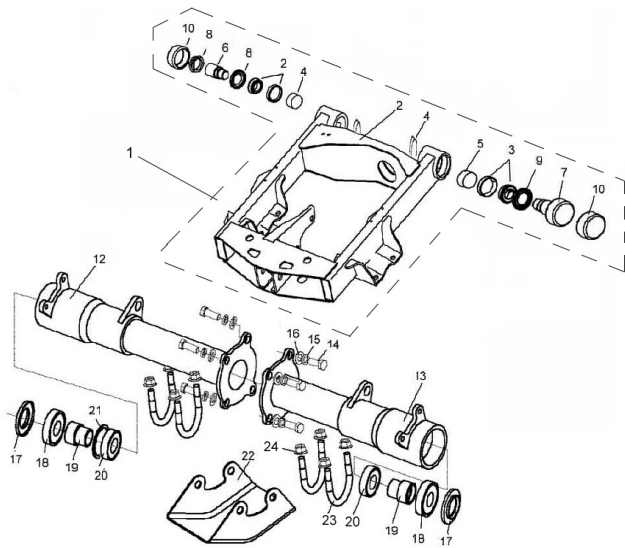

10.SWINGARM ASSY

Nr. ref.	Cod comanda	Descriere	Cant.
1			
2	26715	SWINGARM ASSY	1
3	10030	BEAR	2
4	26274	COVR,SWINGARM ASSY	2
5	20706	SEAL-SWINGARM PIVOT	2
6	20717	SWINGARM PIVOT LEFT	1
7	20709	SWING ARM PIVOT RIGHT	1
8	20710	THREADED PIVOT	1
9	20708	SEAL	2
10	20715	CAP SWINGARM PIVOT	2
12	26716	AXLE TUBE AND HITCH ASSEMBLY,R	1
13	26717	AXLE TUBE AND HITCH ASSEMBLY,L	1
14	10045	BOLT M12X30	8
15	10054	WASHER SPRING 12	8
16	10032	WASHER 12	8
17	26718	SEAL	2
18	26250	BEARING 6207	2
19	26719	CENTER COLLAR	2
20	26249	BEARING 6206	2
21	26264	RING RETAINER INT	1
22	26720	AXLE, "U" SHAPE	4
23	27033	PROTECT,AXLE TUBE	1
24	10031	NUT M12	8