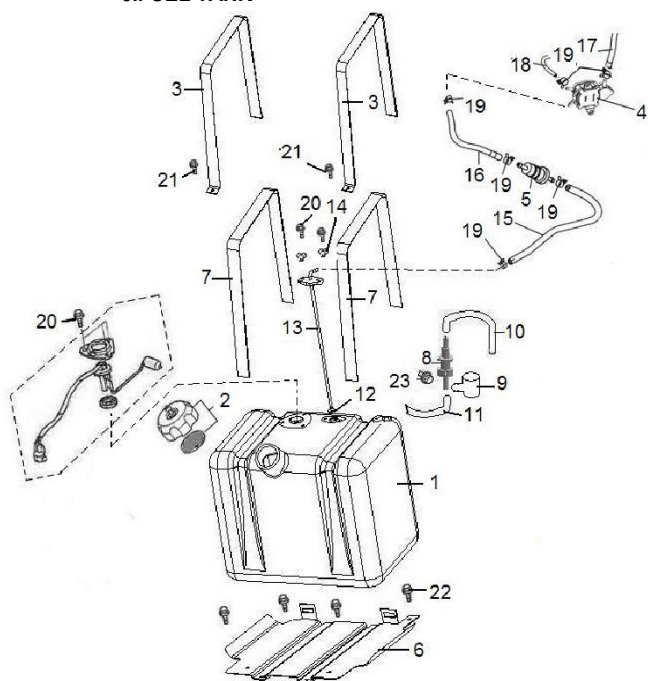

8.FUEL TANK

Nr. ref.	Cod comanda	Descriere	Cant.
1	26953	FUEL TANK	1
2	20201	FUEL CAP	1
3	26955	STAY,FUEL TANK	2
4	40724	VACUUM PUMP	1
5	20220	ROLL OVER VALVE ASSY	1
6	26956	DAMPER,PLATE 1	1
7	26957	DAMPER,PLATE 2	2
8	25037	ROLL OVER VALVE ASSY	1
9	880.021	CLAMP	1
10	26958	PIPE 1	1
11	26959	PIPE 2	1
12	27010	O-RING	1
13	26954	OUTLER	1
14	25026	COLLAR, FUEL TANK SETTING	2
15	20223	PIPE 3	1
16	26960	PIPE 4	1
17	26961	PIPE 5	1
18	26962	PIPE 6	1
19	20218	CLAMP	9
20	10183	BOLT M6X16	5
21	10110	BOLT M6X20	2
22	10078	BOLT M8X30	6
23	10140	BOLT M6X12	4