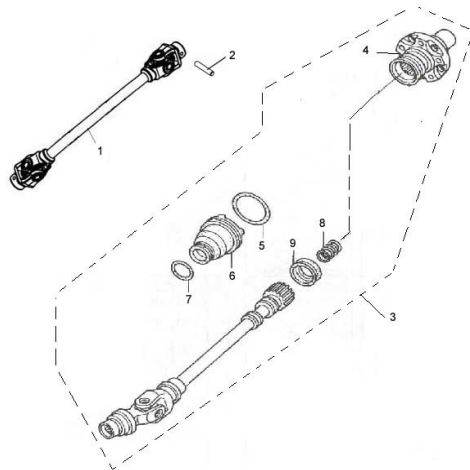

13 FRONT KNUCKLE

Nr. ref.	Cod comanda	Descriere	Cant.
1	26730	FRONT KNUCKLE	1
2	26733	PIN 8	1
3	26731	REAR KNUCKLE	2
4	26732	JOINT, INBOARD	1
5	26979	BAND, OUTBOARD BOOT	1
6	26981	BOOT SET	1
7	26982	BAND, SHAFT BOOT	1
8	26978	SPRING, REAR KNUCKLE	1
9	26980	SEAL	1