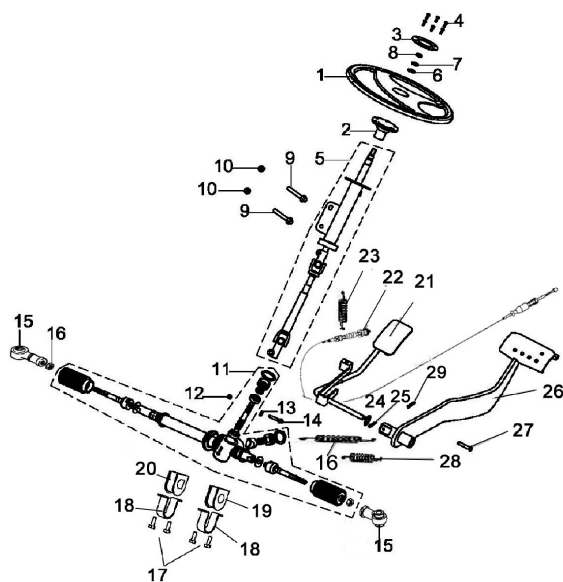

5.STEERING ASSY

Nr. ref.	Cod comanda	Descriere	Cant.
1	26925	WHEEL,STEERING	1
2	26932	HOLDER,STEERING WHEEL	1
3	26934	COVER,STEERING WHEEL	1
4	27034	SCREW M5X	6
5	26926	COLUMN,STEERING	1
6	10006	WASHER 12	1
7	10054	WASHER SPRING 12	1
8	26257	NUT M12	1
9	26243	BOLT M12X1.25X30	2
10	10050	NUT M10X1.25	2
11	26927	STEERING ASSY	1
12	10099	NUT M8	1
13	10106	WASHER SPRING 8	1
14	26255	BOLT M8X40	1
15	26928	TIE ROD END B	2
16	26933	SPRING B,BRAKE PADEL	1
17	26241	BOLT M10X30	4
18	26935	COVER, STEERING	2
19	26936	BUSH A	1
20	26937	BUSH B	1
21	26929	PADEL,THROTTLE	1
22	26930	CABLE,THROTTLE	1
23	26938	SPRING,THROTTLE	1
24	26939	WASHER	1
25	10021	PIN	1
26	26931	PEDAL,BRAKE	1
27	26940	PIN	1
28	26941	SPRING A,BRAKE PADEL	1
29	26268	PIN	1