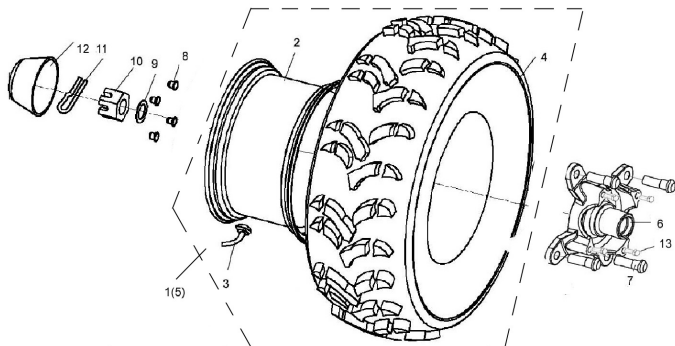

6. FRONT WHEEL

Nr. ref.	Cod comanda	Descriere	Cant.
1	26942	FRONT WHEEL COMP,L	1
2	26289	WHEEL FRONT	1
3	468.01102	PLUG PIPE	1
4	26943	TIRE FRONT	1
5	26944	FRONT WHEEL COMP,R	1
6	26945	HUB ASSY SHRT	2
7	20806	WHEEL STUD	8
8	10015	NUT M10X1.25	8
9	27009	WASHER	2
10	27008	BOLT SLOTTED	2
11	26267	PIN 4X32	2
12	27007	CAP, WHEEL CENTER	2
13	10035	BOLT M8X20	8