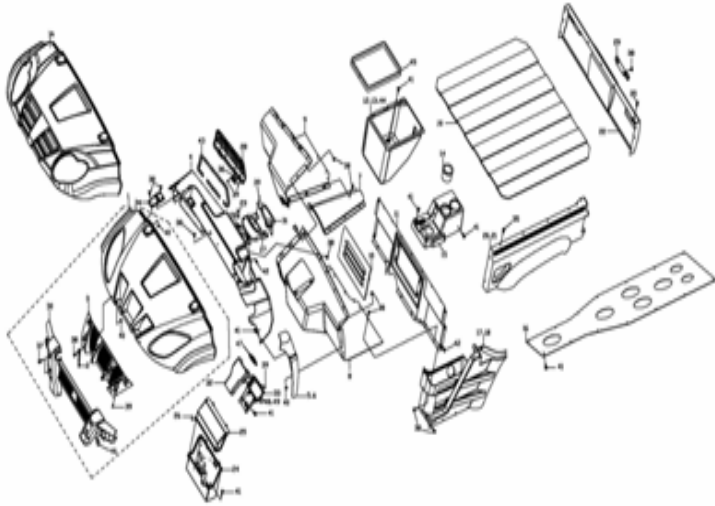

40	10103	NUT M6	10
41	26244	BOLT M6X25	29
42	40209	SPRING NUT	12
43	26816	TOOL BOX DUSTPROOF	1
44	26817	ADIABATIC PELLICLE, TOOL BOX	1
45	26818	GLOVE BOX DUSTPROOF	1
46	25092	FRONT INDICATION LIGHT COVER (ONLY FOR USA)	2
47	26819	STEERING COVWER	1
48	26820	LEFT COVER, STEERING WHEEL (ONLY FOR USA)	1
49	26821	RIGHT COVER, STEERING WHEEL (ONLY FOR USA)	1
50	26869	SPEEDMETER BRACKET	1