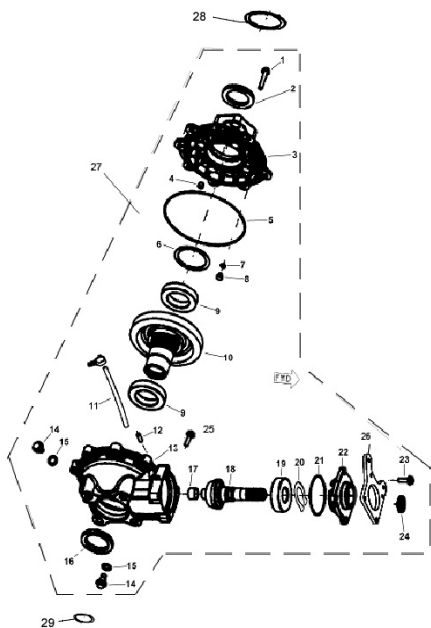

12 REAR GEAR-BOX

Nr.ref	Cod comanda	Descriere	Cant.
1	10055	BOLT M8X45	2
2	21102	SEAL 50X70X8	1
3	21103	OUTPUT COVER	1
4	21104	DOWEL PIN	1
5	21105	O-RING 176X2.65	1
6	21106	SHIM	1
7	26283	SHIM D	1
8	21108	THRUST BUTTON	1
9	10056	BEARING 110	2
10	21110	RING GEAR	1
11	21111	VENT	1
12	26275	BEARING	1
13	26277	DRIVE HOUSING	1
14	21114	OIL PLUG	2
15	21115	WASHER	2
16	21102	SEAL 50X70X8	1
17	10057	BUSHING P23X20X15	1
18	21118	PINION SHAFT	1
19	10058	BEARING 6306ST	1
20	21120	RETAINER 30	1
21	20901	O-RING 79X4	1
22	21122	INPUT COVER	1
23	10078	BOLT M8X30	4
24	21124	SEAL 25X35X5	1
25	10059	BOLT M8X25	6
26	26276	BRACKET,BRAKE	1
27	26278	REAR GEARBOX ASSY	1
28	20901	O-RING	1
29	10042	O-RING	1