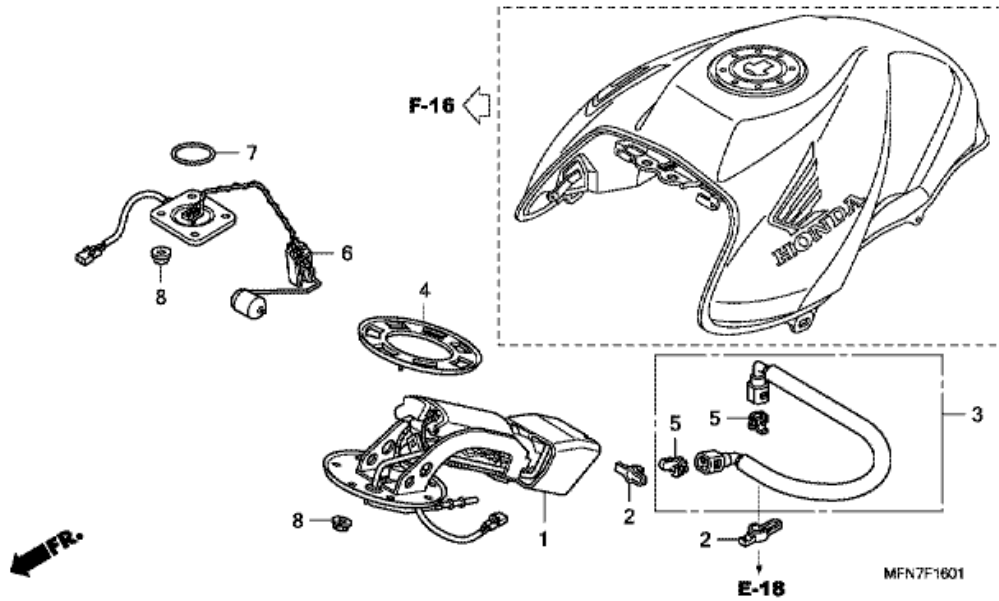

CB1000R ABS CB1000RAA 2010 ED

F-16-1 FUEL PUMP

Refnr	Part Number	Description	Unit Qty	Order Qty	Repair Qty
1	16700-MFN-D01	PUMP ASSY., FUEL	001	0	0
2	16719-MFJ-D00	DAMPER, CONNECTOR	002	0	0
3	17570-MFG-D00	HOSE COMP., FUEL FEED	001	0	0
4	17574-MCF-000	PACKING, BASE	001	0	0
5	17711-S0X-931	RETAINER (BLUE GREEN) (TOKAI)	002	0	0
6	37800-MFN-D01	FUEL UNIT	001	0	0
7	91305-MC7-000	O-RING, 39.5X5	001	0	0
8	94050-06080	NUT, FLANGE, 6MM	011	0	0