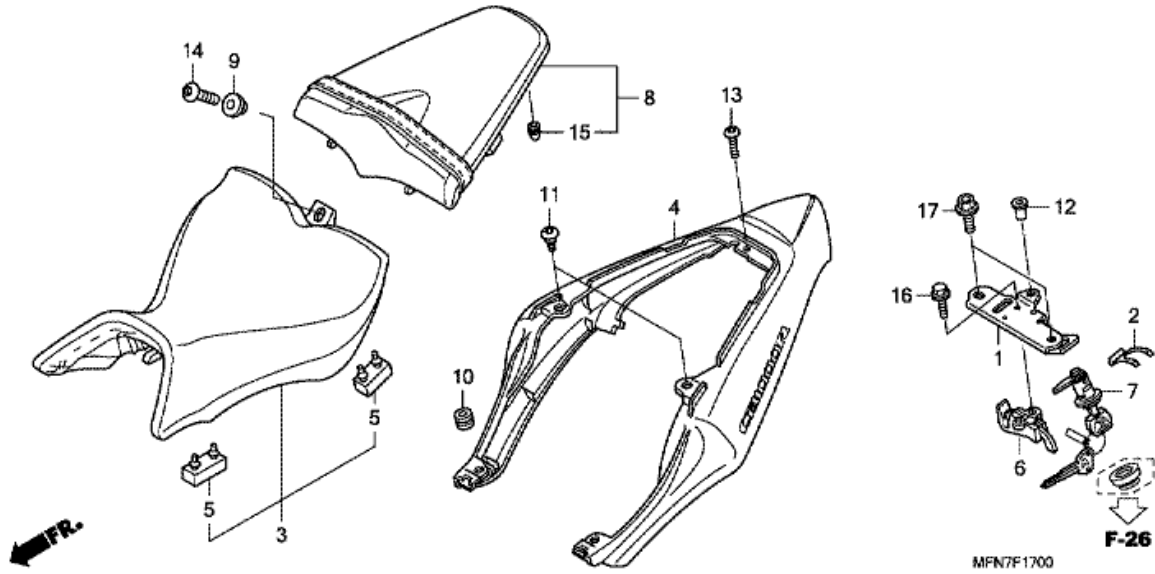

**CB1000R ABS CB1000RAA 2010 ED**

**F-17 SEAT/SEAT COWL**

Refnr	Part Number	Description	Unit Qty	Order Qty	Repair Qty
1	50206-MFN-D00	PLATE, PILLION SEAT CATCH	001	0	0
2	75581-KY4-900	SPRING, LOCK KEY SETTING	001	0	0
3	77100-MFN-D01	SEAT ASSY., SINGLE	001	0	0
4	77200-MFN-D20ZA	COWL SET, RR. (WL) *TYPE1* (TYPE1 )	001	0	0
4	77200-MFN-D20ZB	COWL SET, RR. (WL) *TYPE2* (TYPE2 )	001	0	0
4	77200-MFN-D20ZC	COWL SET, RR. (WL) *TYPE3* (TYPE3 )	001	0	0
4	77200-MFN-D40ZA	COWL SET, RR. (WL) *NHA84P* (NHA84P PEARL NIGHTSTAR BLACK)	001	0	0
5	77208-MBZ-K00	RUBBER B, SEAT SETTING	004	0	0
6	77220-MFN-D00	HOOK, SEAT CATCH	001	0	0
7	77225-MFN-D00	LOCK ASSY., SEAT	001	0	0
8	77300-MFN-D01	SEAT ASSY., PILLION	001	0	0
9	80151-KGB-610	COLLAR, RR. GARNISH	001	0	0
10	83501-MG7-000	GROMMET, SIDE COVER	002	0	0
11	90106-KY2-701	SCREW, PAN, 6X11	002	0	0
12	90111-KW3-003	NUT, COWL SETTING, 5MM	001	0	0
13	90113-MCJ-000	SCREW, PAN, 5X15	001	0	0
14	90128-KBH-000	BOLT, SOCKET, 8X16	001	0	0
15	90899-422-610	PLUG, CONE TYPE	001	0	0
16	96001-06014-00	BOLT, FLANGE, 6X14	001	0	0
17	96300-08016-00	BOLT, FLANGE, 8X16	002	0	0