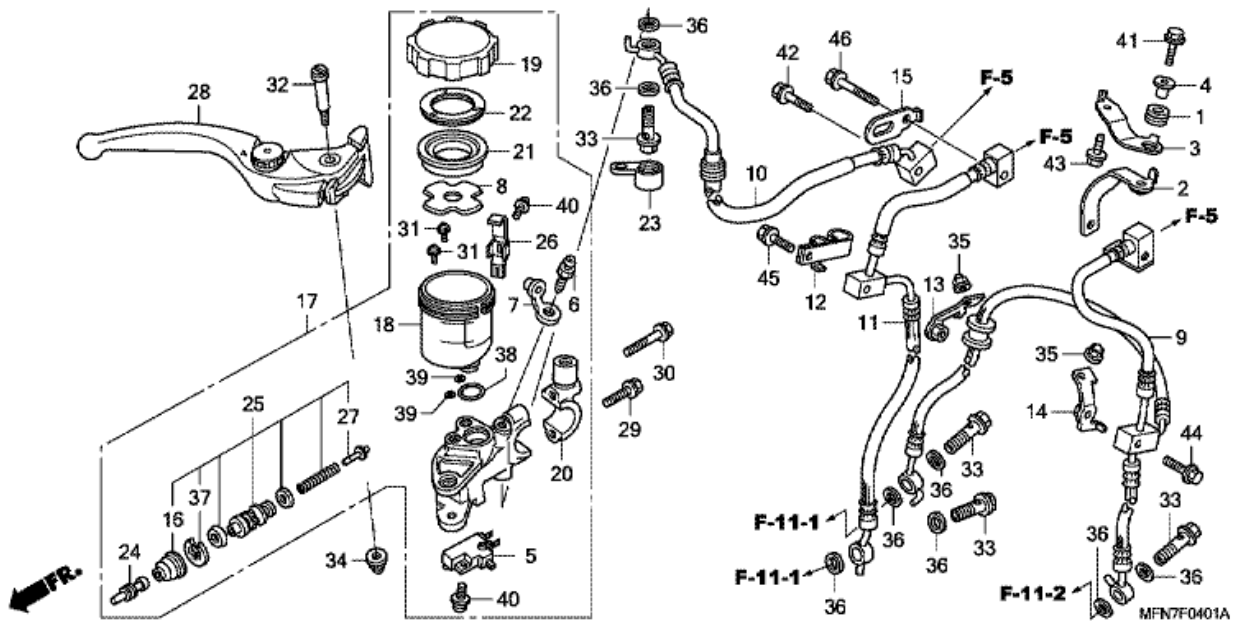

CB1000R ABS CB1000RAA 2010 ED

F-4-1 FR. BRAKE MASTER CYLINDER (CB1000RA)

Refnr	Part Number	Description	Unit Qty	Order Qty	Repair Qty
1	18316-KFT-620	RUBBER, PROTECTOR	001	0	0
2	19106-MFN-D10	STAY A, BRAKE PIPE JOINT	001	0	0
3	19107-MFN-D10	STAY B, BRAKE PIPE JOINT	001	0	0
4	19108-MFN-D10	COLLAR, BRAKE MOUNTING	001	0	0
5	35340-MEL-003	SWITCH ASSY., FR. STOP	001	0	0
6	43352-568-003	SCREW, BLEEDER (NISSIN)	001	0	0
7	43353-461-771	CAP, BLEEDER	001	0	0
8	43523-MAH-671	FLOAT, RR. MASTER CYLINDER	001	0	0
9	45125-MFN-D11	HOSE COMP. B, FR. BRAKE	001	0	0
10	45126-MFN-D11	HOSE COMP. A, FR. BRAKE	001	0	0
11	45127-MFN-D11	HOSE COMP. C, FR. BRAKE	001	0	0
12	45161-MFN-D10	CLAMPER C, FR. BRAKE HOSE	001	0	0
13	45162-MFG-D20	STAY COMP., R. FR. BRAKE	001	0	0
14	45163-MFG-D20	STAY COMP., L. FR. BRAKE	001	0	0
15	45168-MFN-D11	GUIDE B, FR. SPEED SENSOR	001	0	0
16	45504-MCF-006	BOOT COMP.	001	0	0
17	45510-MFN-D12	CYLINDER SUB ASSY., FR. BRAKE MASTER	001	0	0
18	45511-MFN-D02	CUP COMP., OIL	001	0	0
19	45513-MEL-D21	CAP, OIL CUP	001	0	0
20	45518-MFN-D01	HOLDER, MASTER CYLINDER	001	0	0
21	45520-300-000	DIAPHRAGM	001	0	0
22	45521-MJ6-006	PLATE, DIAPHRAGM	001	0	0
23	45522-MFN-D00	BOOT, MASTER CYLINDER	001	0	0
24	45525-MEL-016	ROD, PUSH	001	0	0
25	45530-MEL-006	CYLINDER SET, MASTER	001	0	0
26	45535-MR8-901	PLATE, STOP	001	0	0
27	46140-MEL-006	GUIDE, SPRING	001	0	0
28	53170-MEL-006	LEVER ASSY., R. HANDLE	001	0	0
29	90101-MBZ-G00	BOLT, FLANGE, 6X22	001	0	0
30	90101-MFN-D00	BOLT, FLANGE, 6X32	001	0	0
31	90101-MR7-006	SCREW, TRIPLE, 4X11	002	0	0
32	90114-MCF-006	BOLT, HANDLE LEVER	001	0	0
33	90145-MS9-612	BOLT, OIL, 10X22	004	0	0