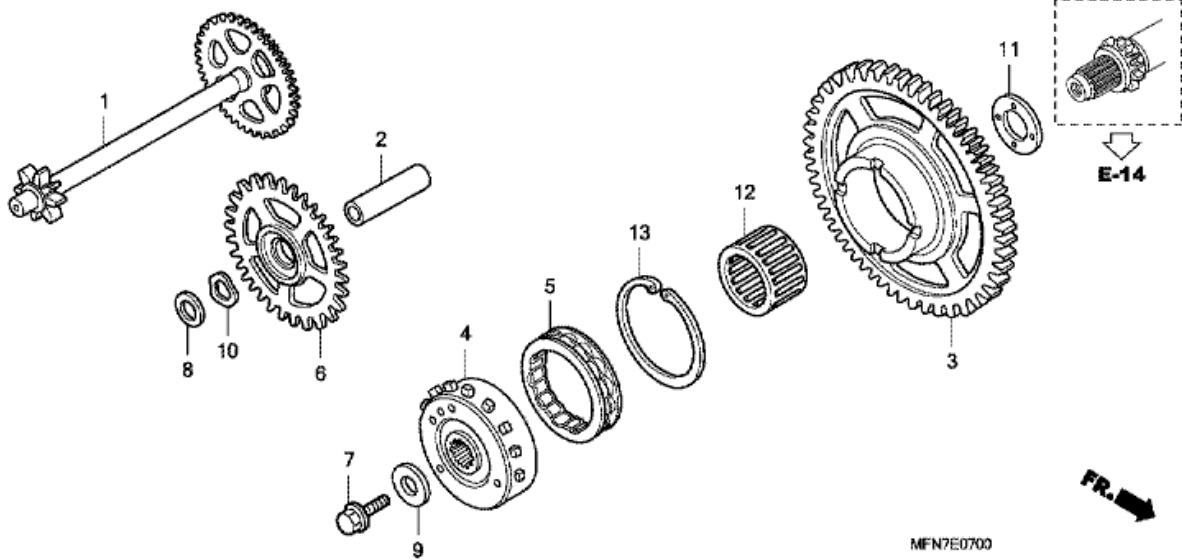

CB1000R ABS CB1000RAA 2010 ED

E-7 STARTING CLUTCH

Refnr	Part Number	Description	Unit Qty	Order Qty	Repair Qty
1	28100-MEL-000	GEAR COMP., STARTER REDUCTION (9T/60T)	001	0	0
2	28102-ML7-000	PIN, 10X36.5	001	0	0
3	28110-MEL-000	GEAR COMP., STARTING DRIVEN (40T)	001	0	0
4	28115-MFN-D00	OUTER, STARTING CLUTCH	001	0	0
5	28126-MEL-000	CLUTCH, ONE WAY	001	0	0
6	28141-MEL-000	GEAR, STARTER IDLE (25T)	001	0	0
7	90013-430-000	BOLT, SPECIAL, 10X25	001	0	0
8	90401-MEE-000	WASHER, 10X28X1	001	0	0
9	90405-MFA-D00	WASHER, 10.5X31.8	001	0	0
10	90435-MEE-000	WASHER, WAVE	001	0	0
11	90456-MFA-D00	WASHER, THRUST, 22.1X42X3	001	0	0
12	91025-KT7-003	BEARING, NEEDLE, 30X35X20	001	0	0
13	94520-63150	CIRCLIP, INTERNAL, 63MM	001	0	0