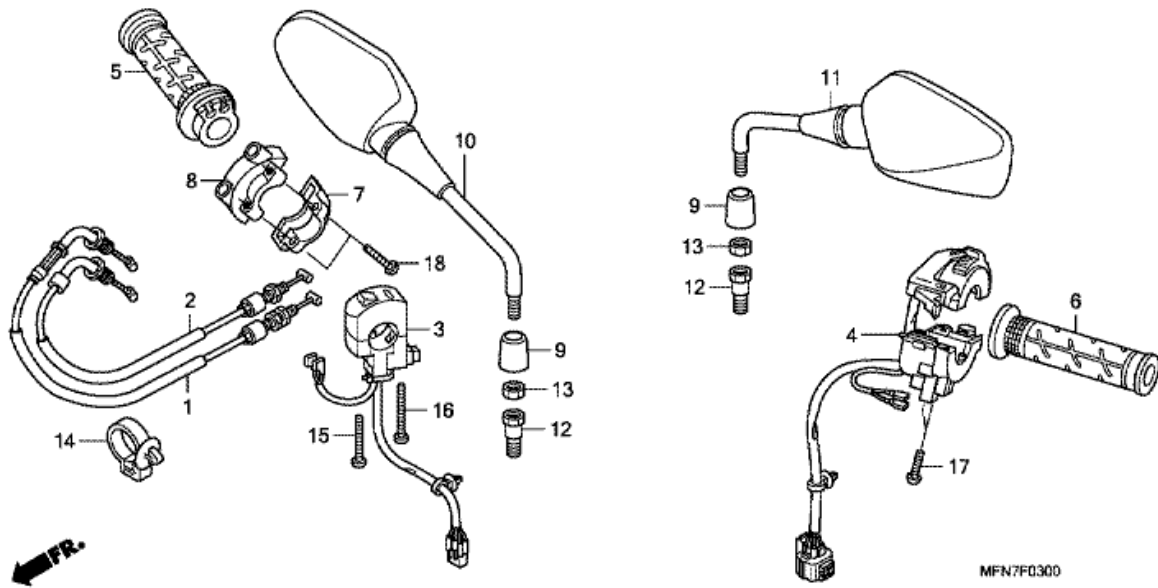

CB1000R ABS CB1000RAA 2010 ED

F-3 SWITCH/CABLE/MIRROR

Refnr	Part Number	Description	Unit Qty	Order Qty	Repair Qty
1	17910-MFN-D00	CABLE COMP. A, THROTTLE	001	0	0
2	17920-MFN-D00	CABLE COMP. B, THROTTLE	001	0	0
3	35130-MFN-D01	SWITCH ASSY., STARTER KILL	001	0	0
4	35200-MFN-D01	SWITCH ASSY., WINKER	001	0	0
5	53140-MCF-000	GRIP ASSY., THROTTLE	001	0	0
6	53166-MY9-890	GRIP, L. HANDLE	001	0	0
7	53167-MV4-000	HOUSING, UPPER THROTTLE (UNDER)	001	0	0
8	53168-MV4-000	HOUSING, UNDER THROTTLE (UPPER)	001	0	0
9	88130-MFG-D00	COVER, LOCK NUT	002	0	0
10	88210-MFN-D00	MIRROR COMP., R. BACK	001	0	0
11	88220-MFN-D00	MIRROR COMP., L. BACK	001	0	0
12	90003-MW3-620	BOLT, ADAPTER, 10MM	002	0	0
13	90201-MW3-620	NUT, HEX., 10MM (LEFT HAND THREAD)	002	0	0
14	90652-MFG-D01	CLAMP, HARNESS	001	0	0
15	93500-04032-0G	SCREW, PAN, 4X32	001	0	0
16	93500-04045-0G	SCREW, PAN, 4X45	001	0	0
17	93500-05020-0G	SCREW, PAN, 5X20	002	0	0
18	93500-05022-0G	SCREW, PAN, 5X22	002	0	0