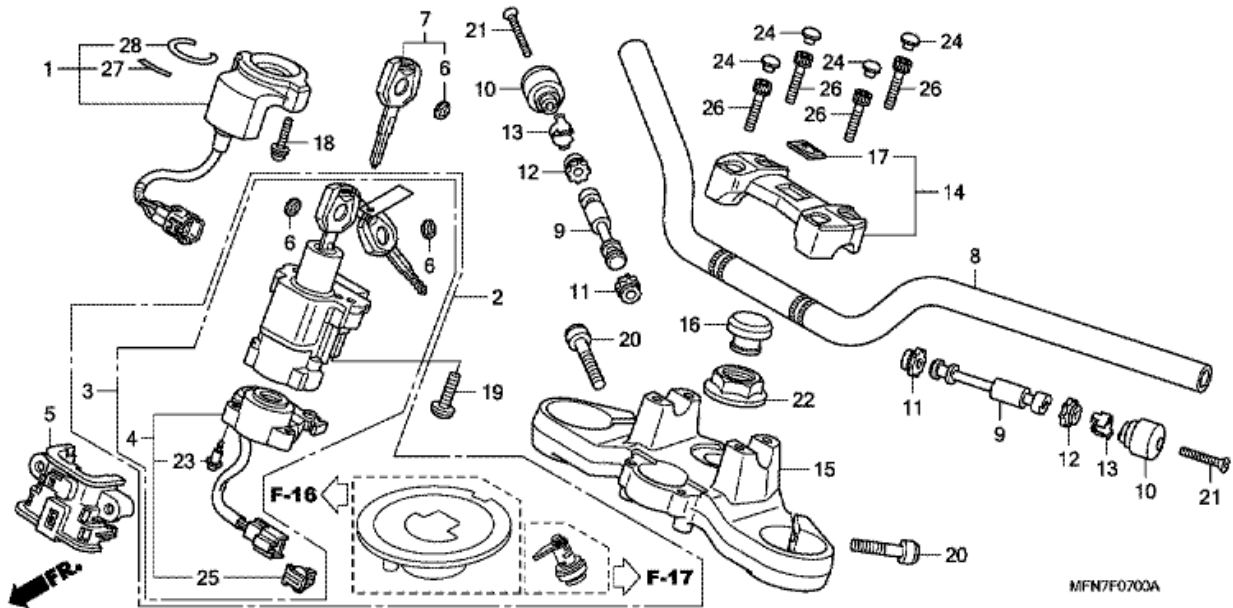

CB1000R ABS CB1000RAA 2010 ED

F-7 HANDLE PIPE/TOP BRIDGE

Refnr	Part Number	Description	Unit Qty	Order Qty	Repair Qty
1	30430-MFN-306	RECEIVER UNIT SET (HONDA LOCK)	001	0	0
2	35010-MFN-D00	KEY SET	001	0	0
3	35100-MFN-D01	SWITCH ASSY., COMBINATION & LOCK	001	0	0
4	35101-MFN-D00	BASE COMP., CONTACT	001	0	0
5	35105-MFN-D00	GUIDE, CORD	001	0	0
6	35113-MFJ-D01	EMBLEM, KEY	004	0	0
6	35113-MFJ-D01	EMBLEM, KEY	(2)	0	0
7	35121-MFN-D01	KEY, BLANK	(1)	0	0
8	53100-MFN-D00	PIPE, STEERING HANDLE	001	0	0
9	53104-KT7-010	WEIGHT B, HANDLE	002	0	0
10	53104-MY9-751	WEIGHT, STEERING HANDLE	002	0	0
11	53106-KR3-770	RUBBER A, HANDLE WEIGHT	002	0	0
12	53106-MFA-D00	RUBBER A, HANDLE WEIGHT	002	0	0
13	53108-KR3-940	RING, HANDLE WEIGHT SNAP	002	0	0
14	53130-MFN-D00	HOLDER ASSY., HANDLE UPPER	001	0	0
15	53230-MFN-D00	BRIDGE, FORK TOP	001	0	0
16	53232-MJ4-670	CAP, STEERING STEM NUT	001	0	0
17	86150-GFC-902	EMBLEM, PRODUCT (UEHARA)	001	0	0
18	90020-MBW-610	SCREW-WASHER, 5X22	002	0	0
19	90107-MBG-000	BOLT, ONE-WAY, 8MM	002	0	0
20	90160-MN0-000	BOLT, SOCKET, 8X32	002	0	0
21	90191-MJ0-000	SCREW, OVAL, 6X50	002	0	0
22	90304-MCF-000	NUT, STEERING STEM FLANGE	001	0	0
23	91059-KY2-711	SCREW, TAPPING, 3X16	003	0	0
24	91456-371-770	CAP, SOCKET BOLT	004	0	0
25	91533-S04-003	CLIP, COUPLER (NATURAL)	001	0	0
26	96600-08032-00	BOLT, SOCKET, 8X32	004	0	0
27	30432-MBW-E02	MARK, RECEIVER (HONDA LOCK)	001	0	0
28	30433-MBW-602	SEAL, IGNITION SWITCH	001	0	0