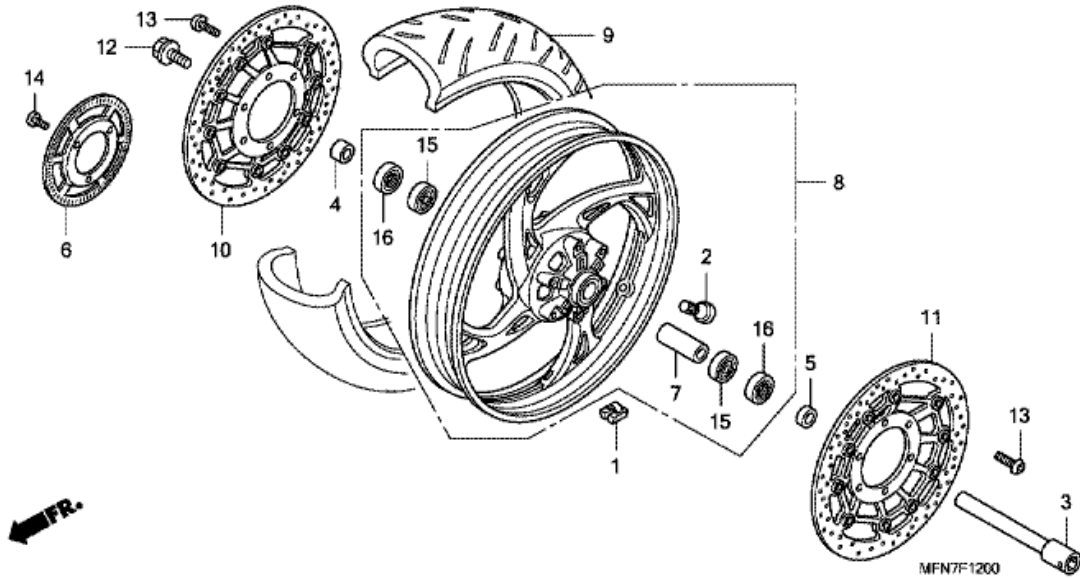

CB1000R ABS CB1000RAA 2010 ED

F-12 FRONT WHEEL

Refnr	Part Number	Description	Unit Qty	Order Qty	Repair Qty
1	42704-MER-D00	WEIGHT, BALANCE (10G)	N	0	0
1	42705-MER-D00	WEIGHT, BALANCE (20G)	N	0	0
1	42706-MER-D00	WEIGHT, BALANCE (30G)	N	0	0
2	42753-KBS-901	VALVE, RIM (WONDER)	001	0	0
3	44301-MFG-D00	AXLE, FR. WHEEL	001	0	0
4	44311-MBZ-G00	COLLAR, R. FR. WHEEL SIDE	001	0	0
5	44312-MBZ-G00	COLLAR, L. FR. WHEEL SIDE	001	0	0
6	44515-MFN-D10	RING, FR. PULSER	001	0	0
7	44620-MFG-D00	COLLAR, FR. AXLE DISTANCE	001	0	0
8	44650-MFN-D10	WHEEL SUB ASSY., FR.	001	0	0
9	44711-MFN-D01	TIRE, FR. (BRIDGESTONE) (120/70ZR17 M/C 58W)	001	0	0
10	45120-MFN-D01	DISK COMP., R. FR. BRAKE	001	0	0
11	45220-MFN-D01	DISK COMP., L. FR. BRAKE	001	0	0
12	90105-MBT-610	BOLT, FR. AXLE	001	0	0
13	90106-MBB-000	BOLT, DISK, 6X17	012	0	0
14	90131-KPB-751	BOLT, TORX, 5X10	003	0	0
15	91052-MBW-E11	BEARING, RADIAL BALL, 20X45X12	002	0	0
16	91252-MC4-013	OIL SEAL, 28X47.2X7 (ARAI)	002	0	0