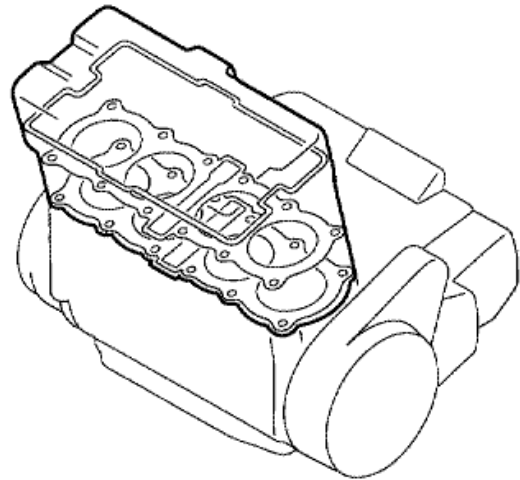

CB1000R ABS CB1000RAA 2010 ED

EOP-1 GASKET KIT A

ENG1X0005A

Refnr	Part Number	Description	Unit Qty	Order Qty	Repair Qty
1	06111-MFN-D00	GASKET KIT A (COMPONENT PARTS)	001	0	0
1	12251-MFA-D01	GASKET, CYLINDER HEAD	001	0	0
1	12391-MCJ-000	GASKET, HEAD COVER	001	0	0
1	12395-MCJ-000	GASKET, PLUG HOLE	004	0	0
1	14525-MFA-D01	GASKET, TENSIONER HOLE	001	0	0
1	18291-MN4-920	GASKET, EX. PIPE	004	0	0
1	90404-HW1-670	WASHER, SEALING, 6MM	002	0	0
1	90442-397-000	WASHER, SEALING, 6MM	001	0	0
1	90463-ML7-000	WASHER, SEALING, 6.5MM	008	0	0
1	90543-MV9-670	RUBBER, MOUNTING	004	0	0
1	91315-MB0-013	SEAL, WATER PIPE	001	0	0