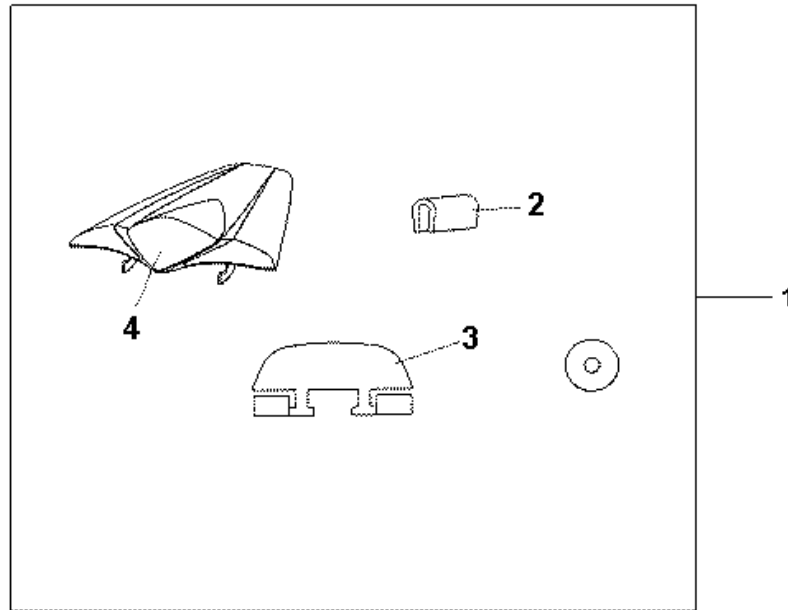

CB1000R ABS CB1000RAA 2010 ED

08F-74-02 SEAT COWL*NHA16P*

Refnr	Part Number	Description	Unit Qty	Order Qty	Repair Qty
1	08F74-MFN-820	SEAT COWL*NHA16P* NH-A16	001	0	0
2	77212-MFJ-D00	RUBBER PROTECTOR NH-A16	003	0	0
3	08F74-MFN-80007	PROTECTION TAPE NH-A16	001	0	0
4	08F74-MFN-80003	COVER SEAT COWL NH-A16	001	0	0