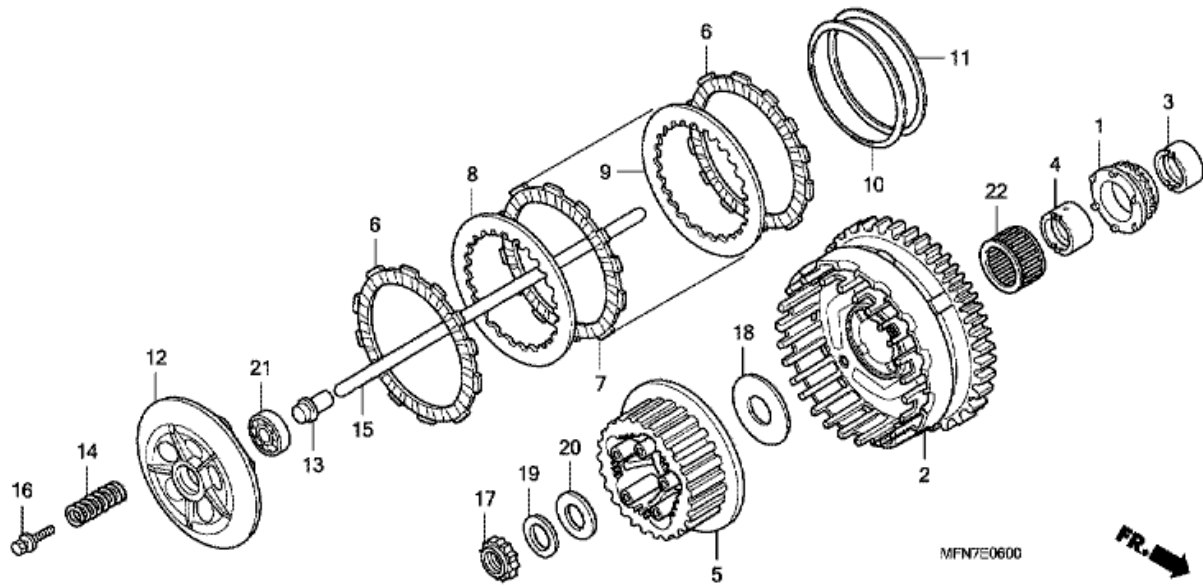

**CB1000R ABS CB1000RAA 2010 ED**

**E-6 CLUTCH**

Refnr	Part Number	Description	Unit Qty	Order Qty	Repair Qty
1	15131-MEL-003	SPROCKET, OIL PUMP DRIVE (26T)	001	0	0
2	22100-MEL-020	OUTER COMP. A, CLUTCH (77T) (INDENT MARK A)	001	0	0
2	22110-MEL-020	OUTER COMP. B, CLUTCH (77T) (INDENT MARK B)	001	0	0
3	22116-MEL-000	COLLAR, OIL PUMP SPROCKET	001	0	0
4	22117-MEL-000	GUIDE A, CLUTCH OUTER (HOLE NOTHING)	001	0	0
4	22118-MEL-000	GUIDE B, CLUTCH OUTER (2MM HOLE)	001	0	0
5	22120-MEL-000	CENTER, CLUTCH	001	0	0
6	22201-MBB-000	DISK, CLUTCH FRICTION	002	0	0
7	22201-MEL-000	DISK, CLUTCH FRICTION	006	0	0
8	22321-MEL-000	PLATE, CLUTCH (2.3)	006	0	0
9	22322-MEL-000	PLATE B, CLUTCH (2.3)	001	0	0
10	22325-MEL-000	SPRING, CLUTCH PLATE	001	0	0
11	22326-MEL-000	SEAT, JUDDER SPRING	001	0	0
12	22350-MFA-D00	PLATE, CLUTCH PRESSURE	001	0	0
13	22366-MM5-000	PIECE, CLUTCH JOINT	001	0	0
14	22401-MCH-000	SPRING, CLUTCH	005	0	0
15	22850-MEL-000	ROD, CLUTCH LIFTER	001	0	0
16	90022-MAT-000	BOLT-WASHER, 6X32	005	0	0
17	90231-MS2-610	NUT, LOCK, 25MM	001	0	0
18	90401-MS2-610	WASHER, THRUST, 28.2X56X2	001	0	0
19	90432-MM8-003	WASHER, SPRING, 25MM (CHUO SPRING)	001	0	0
20	90451-VM0-000	WASHER, THRUST, 25X40X2	001	0	0
21	91008-362-000	BEARING, RADIAL BALL, 16003	001	0	0
22	91101-MEE-003	BEARING A, NEEDLE, 35X41X23.8 (RED)	001	0	0
22	91102-MEE-003	BEARING B, NEEDLE, 35X41X23.8 (WHITE)	001	0	0
22	91103-MEE-003	BEARING C, NEEDLE, 35X41X23.8 (PURPLE)	001	0	0