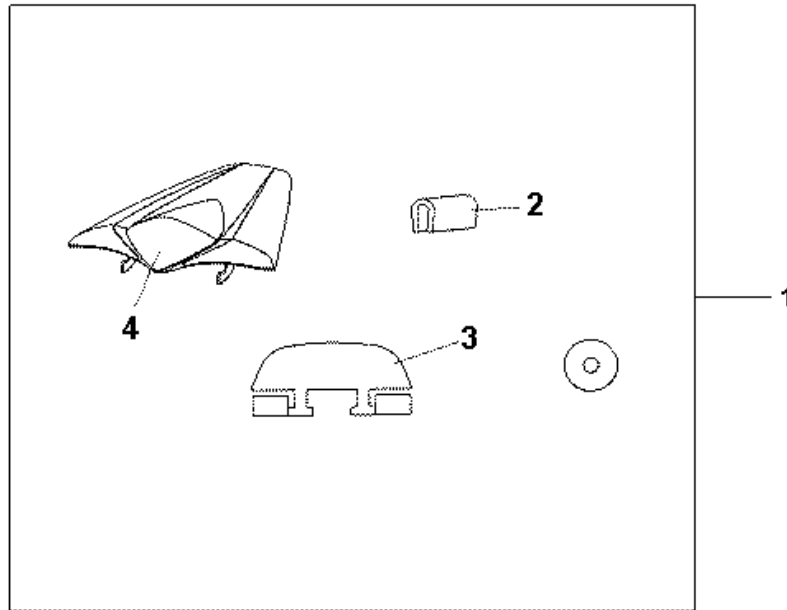

CB1000R ABS CB1000RAA 2010 ED

08F-74-05 REAR SEAT COWL SIENNA RED

Refnr	Part Number	Description	Unit Qty	Order Qty	Repair Qty
1	08F74-MFN-850	REAR SEAT COWL SIENNA RED R-320	001	0	0
2	77212-MFJ-D00	RUBBER PROTECTOR R-320	003	0	0
3	08F74-MFN-80007	PROTECTION TAPE R-320	001	0	0
4	08F74-MFN-80003	COVER SEAT COWL R-320	001	0	0