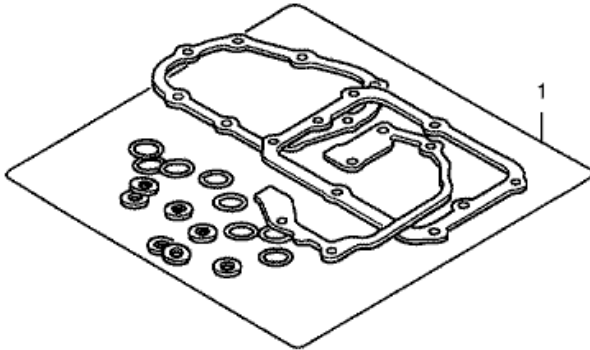

CB1000R ABS CB1000RAA 2010 ED

EOP-2 GASKET KIT B

ENG2KD005A

Refnr	Part Number	Description	Unit Qty	Order Qty	Repair Qty
1	06112-MFA-D00	GASKET KIT B (COMPONENT PARTS)	001	0	0
1	11372-MEL-000	GASKET, CHANGE COVER	001	0	0
1	15154-MAT-000	PACKING, OIL STRAINER	001	0	0
1	22862-MW7-650	GASKET, SLAVE CYLINDER	001	0	0
1	90443-MJ6-000	WASHER, NEUTRAL	001	0	0
1	90447-KE1-000	WASHER, SEALING, 7MM	001	0	0
1	90463-ML7-000	WASHER, SEALING, 6.5MM	001	0	0
1	91301-MEE-003	O-RING, 32X1.7	001	0	0
1	91301-ML7-003	O-RING, 48.1X3.6 (ARAI)	001	0	0
1	91302-377-000	O-RING, 15X2.5	001	0	0
1	91302-MB0-013	O-RING, 32.95X2.62 (ARAI)	001	0	0
1	91302-MEL-003	O-RING, 24.5X2	001	0	0
1	91307-KF0-003	O-RING, 18X3 (ARAI)	001	0	0
1	91309-425-003	O-RING, 24.4X3.1 (ARAI)	001	0	0
1	91313-MB0-003	O-RING, 14.7X2.2 (ARAI)	002	0	0
1	91354-MCT-003	O-RING, OIL COOLER	001	0	0
1	94109-12000	WASHER, DRAIN PLUG, 12MM	001	0	0