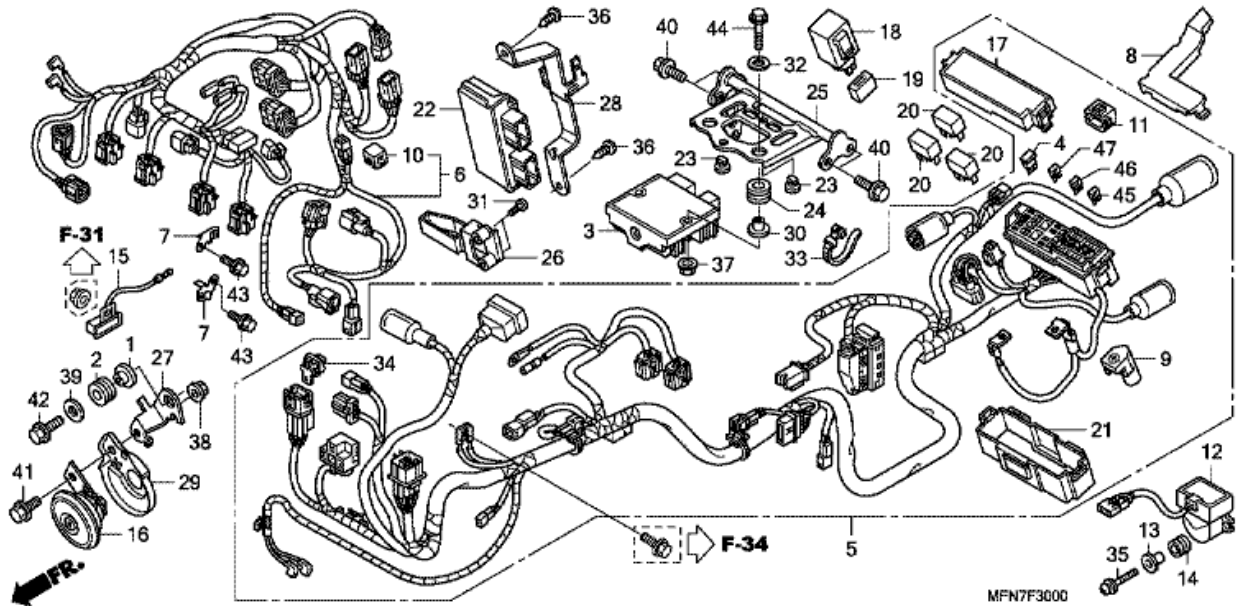

CB1000R ABS CB1000RAA 2010 ED

F-30 WIRE HARNESS

Refnr	Part Number	Description	Unit Qty	Order Qty	Repair Qty
1	18422-MR1-000	COLLAR, 8MM	001	0	0
2	19111-MF5-000	GROMMET, RESERVE TANK	001	0	0
3	31600-MFG-D01	RECTIFIER ASSY., REGULATE	001	0	0
4	31730-MAS-601	DIODE ASSY., THREE WAY (SUMITOMO)	001	0	0
5	32100-MFN-D10	HARNESS, WIRE	001	0	0
6	32103-MFN-D00	SUB HARNESS, INJECTOR	001	0	0
7	32109-MFN-D00	GUIDE, HARNESS	002	0	0
8	32131-MFN-D00	CORD, PROTECTOR	001	0	0
9	32414-MFN-D00	COVER, BATTERY TERMINAL	001	0	0
10	32606-GEV-761	CAP, DUMMY (4P) (RED)	001	0	0
11	32606-MEL-D01	CAP, DUMMY (6P) (NATURAL)	001	0	0
12	35161-MFN-D00	SENSOR COMP., BANK ANGLE	001	0	0
13	35162-MN5-003	COLLAR	002	0	0
14	35163-MN5-003	GROMMET	002	0	0
15	35400-MFN-D01	RESISTOR COMP.	001	0	0
16	38110-MFN-D01	HORN COMP.	001	0	0
17	38252-MFJ-D01	COVER, UPPER	001	0	0
18	38301-MEW-921	RELAY COMP., WINKER (MITSUBA)	001	0	0
19	38306-KK4-000	SUSPENSION, WINKER RELAY (MITSUBA)	001	0	0
20	38501-MEL-003	RELAY ASSY., POWER (MICRO ISO 4P)	003	0	0
21	38506-MFN-D00	SUSPENSION, POWER BOX	001	0	0
22	38770-MFN-D01	PGM-FI UNIT	001	0	0
23	47117-196-000	RUBBER, STOPPER	002	0	0
24	50124-MFG-D00	RUBBER, MOUNTING	002	0	0
25	50203-MFN-D00	STAY COMP., REGULATOR RECTIFIER	001	0	0
27	50312-MFN-D00	SUB STAY, HORN	001	0	0
28	50321-MFG-D00	STAY, ELECTRONIC CONTROL UNIT	001	0	0
29	50380-MFN-D00	GUARD, HORN	001	0	0
30	64209-MN5-000	COLLAR, FAIRING SETTING	002	0	0
32	90525-030-000	WASHER B, HANDLE HOLDER SETTING	002	0	0
33	90652-MB0-000	BAND, WIRE HARNESS	001	0	0
34	91565-SEL-003	CLIP, COUPLER (BLACK)	001	0	0
35	93893-04022-08	SCREW-WASHER, 4X22	002	0	0