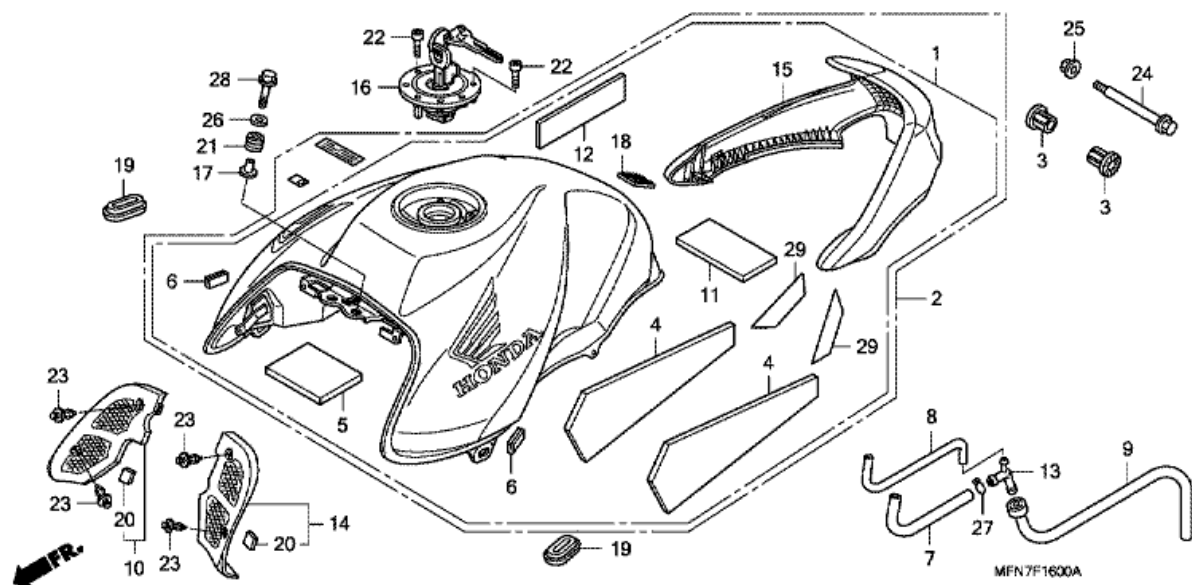

CB1000R ABS CB1000RAA 2010 ED

F-16 FUEL TANK

Refnr	Part Number	Description	Unit Qty	Order Qty	Repair Qty
1	17500-MFN-D20ZA	TANK SET, FUEL (WL) *TYPE1* (TYPE1)	001	0	0
1	17500-MFN-D20ZB	TANK SET, FUEL (WL) *TYPE2* (TYPE2)	001	0	0
1	17500-MFN-D20ZC	TANK SET, FUEL (WL) *TYPE3* (TYPE3)	001	0	0
1	17500-MFN-D20ZD	TANK SET, FUEL (WL) *TYPE4* (TYPE4)	001	0	0
3	17506-MBZ-K00	CUSHION, FUEL TANK RR. PIVOT	002	0	0
4	17515-MFN-D00	MAT, FUEL TANK SIDE	002	0	0
5	17516-MFN-D00	MAT, FUEL TANK CENTER	001	0	0
6	17518-MFN-D00	TRIM, FUEL TANK	002	0	0
7	17542-MFN-D00	TUBE, DRAIN	001	0	0
8	17544-MFG-D00	TUBE, BREATHER	001	0	0
9	17545-MFN-D00	TUBE, THREE WAY JOINT	001	0	0
10	17555-MFN-D00	COVER, R. TANK INNER	001	0	0
11	17556-MEL-300	FILM A, PROTECTOR	001	0	0
12	17557-MEE-300	FILM B, PROTECTOR	001	0	0
13	17559-MEL-D20	JOINT, THREE WAY	001	0	0
14	17565-MFN-D00	COVER, L. TANK INNER	001	0	0
15	17580-MFN-D00	PAD COMP., FUEL TANK	001	0	0
16	17620-MAS-E02	CAP COMP., FUEL FILLER	001	0	0
17	61104-422-000	COLLAR, SETTING	002	0	0
18	64215-MER-R60	FASTENER A, DUAL LOCK, 30X30	001	0	0
19	83551-ME9-000	GROMMET, SIDE COVER	002	0	0
20	83606-MFN-D00	RUBBER, TANK INNER COVER	002	0	0
21	84703-425-000	RUBBER, TAILLIGHT MOUNTING	002	0	0
22	90074-MT4-000	BOLT, SOCKET, 4X21	003	0	0
23	90116-MCS-G00	RIVET, PUSH	004	0	0
24	90135-MS2-000	BOLT, TANK HINGE	001	0	0
25	90301-473-003	NUT, U, 6MM	001	0	0
26	90525-428-900	WASHER, PLAIN, 6MM	002	0	0
27	95002-02120	CLIP, TUBE (B12)	001	0	0
28	96001-06028-07	BOLT, FLANGE, 6X28	002	0	0
29	17551-MFN-D00	FILM, TANK PROTECTOR	002	0	0