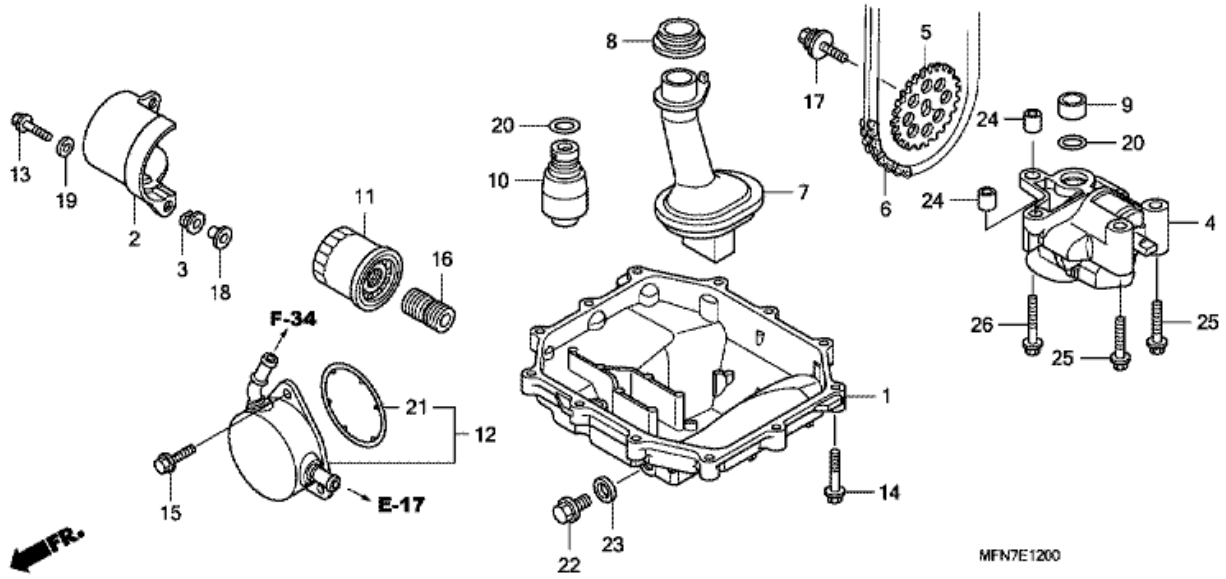

CB1000R ABS CB1000RAA 2010 ED

E-12 OIL PAN/OIL PUMP

Refnr	Part Number	Description	Unit Qty	Order Qty	Repair Qty
1	11210-MFN-D00	PAN, OIL	001	0	0
2	11810-MFA-D00	GUARD COMP., OIL FILTER	001	0	0
3	11815-MFA-D00	RUBBER, OIL FILTER GUARD	002	0	0
4	15100-MEL-000	PUMP ASSY., OIL	001	0	0
5	15134-MEL-000	SPROCKET, OIL PUMP DRIVEN (25T)	001	0	0
6	15141-MEL-003	CHAIN, OIL PUMP (68L) (BORG WARNER)	001	0	0
7	15150-MFA-D00	STRAINER COMP., OIL	001	0	0
8	15154-MAT-000	PACKING, OIL STRAINER	001	0	0
9	15155-MEL-000	COLLAR, O-RING	001	0	0
10	15220-MFA-D00	VALVE ASSY., RELIEF	001	0	0
11	15410-MFJ-D01	CARTRIDGE, OIL FILTER (TOYO ROKI)	001	0	0
12	15700-MFA-D01	COOLER COMP., OIL	001	0	0
13	90004-MFN-D00	BOLT, FLANGE, 6X22	002	0	0
14	90005-MFN-D00	BOLT, FLANGE, 6X25	012	0	0
15	90006-GHB-640	BOLT, FLANGE, 6X18 (NSHF)	003	0	0
16	90019-MB0-000	BOSS, OIL FILTER	001	0	0
17	90021-MM5-000	BOLT-WASHER, 6X12	001	0	0
18	90402-MFA-D00	COLLAR, OIL FILTER GUARD	002	0	0
19	90403-MFA-D00	WASHER, 6MM	002	0	0
20	91313-MB0-003	O-RING, 14.7X2.2 (ARAI)	002	0	0
21	91354-MCT-003	O-RING, OIL COOLER	001	0	0
22	92800-12000	BOLT, DRAIN PLUG, 12MM	001	0	0
23	94109-12000	WASHER, DRAIN PLUG, 12MM	001	0	0
24	94301-08140	DOWEL PIN, 8X14	002	0	0
25	95701-06040-00	BOLT, FLANGE, 6X40	002	0	0
26	95701-06050-00	BOLT, FLANGE, 6X50	001	0	0