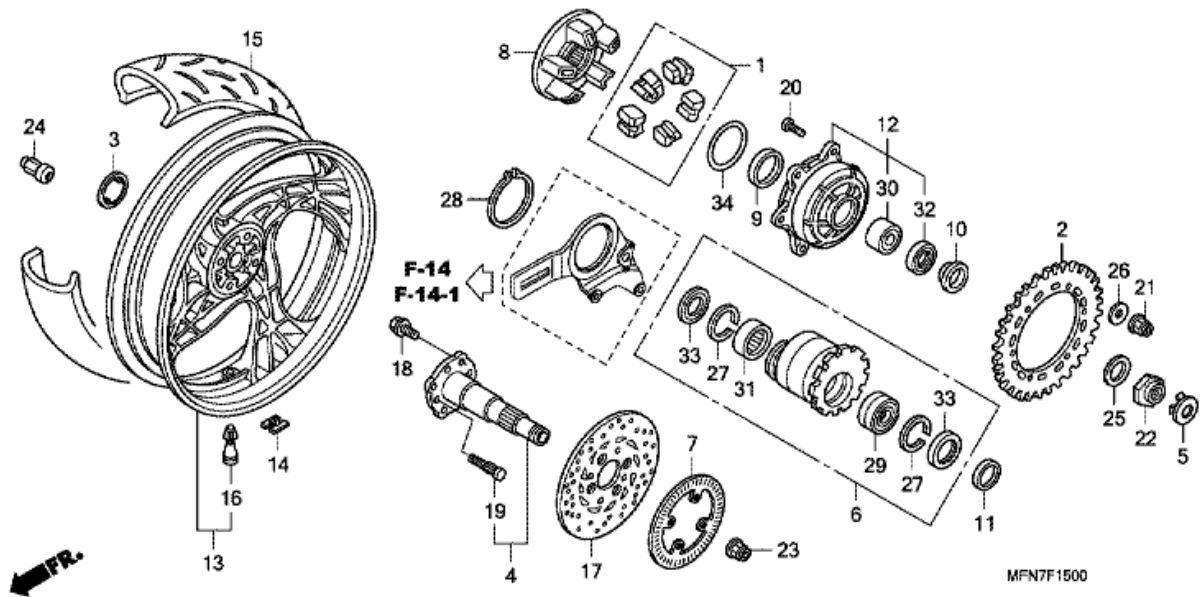

CB1000R ABS CB1000RAA 2010 ED

F-15 REAR WHEEL

Refnr	Part Number	Description	Unit Qty	Order Qty	Repair Qty
1	06410-MFN-D00	DAMPER SET, FINAL DRIVEN	001	0	0
2	41201-MFN-D00	SPROCKET, FINAL DRIVEN (44T)	001	0	0
3	42120-GCM-900	CAP, RR. WHEEL	001	0	0
4	42300-MFN-D00	AXLE COMP., RR.	001	0	0
5	42303-MFN-D00	CAP, RR. AXLE	001	0	0
6	42500-MBG-000	HOLDER COMP., BEARING	001	0	0
7	42515-MFN-D10	RING, RR. PULSER	001	0	0
8	42605-MFN-D00	HUB COMP., FINAL DRIVEN	001	0	0
9	42621-MT4-000	COLLAR, RR. AXLE DISTANCE	001	0	0
10	42622-MT4-000	COLLAR, RR. AXLE SIDE	001	0	0
11	42623-MBG-000	COLLAR, RR. AXLE	001	0	0
12	42630-MFN-D00	HUB ASSY., SPROCKET	001	0	0
13	42650-MFN-D00	WHEEL SUB ASSY., RR.	001	0	0
14	42704-MER-D00	WEIGHT, BALANCE (10G)	N	0	0
14	42705-MER-D00	WEIGHT, BALANCE (20G)	N	0	0
14	42706-MER-D00	WEIGHT, BALANCE (30G)	N	0	0
15	42711-MFN-D01	TIRE, RR. (BRIDGESTONE) (180/55ZR17 M/C 73W)	001	0	0
16	42753-KBS-901	VALVE, RIM (WONDER)	001	0	0
17	43251-MFN-D01	DISK, RR. BRAKE	001	0	0
18	90102-MFN-D00	BOLT, FLANGE, 8X20	004	0	0
19	90113-SA0-025	BOLT, WHEEL (NAGOYA RASHI)	004	0	0
20	90121-MFN-D00	BOLT, 10X30	006	0	0
21	90304-MFN-D01	NUT, U, FLANGE, 10MM	006	0	0
22	90306-MFN-D00	NUT, LOCK, 35MM	001	0	0
23	90309-KF0-003	NUT, FLANGE, 8MM	004	0	0
24	90381-S4L-003	NUT, WHEEL (FUSE RASHI)	004	0	0
25	90501-MBG-003	WASHER, CONICAL SPRING, 35	001	0	0
26	90502-MFN-D00	WASHER, 10MM	006	0	0
27	90651-ML0-731	CIRCLIP, INTERNAL, 62MM	002	0	0
28	90652-ML0-731	CIRCLIP, EXTERNAL, 75MM	001	0	0
29	91061-ML0-731	BEARING, RADIAL BALL, 6908LU	001	0	0
30	91061-MT4-003	BEARING, RADIAL BALL, 35X55X10	001	0	0
31	91062-MR7-003	BEARING, RR. AXLE NEEDLE	001	0	0