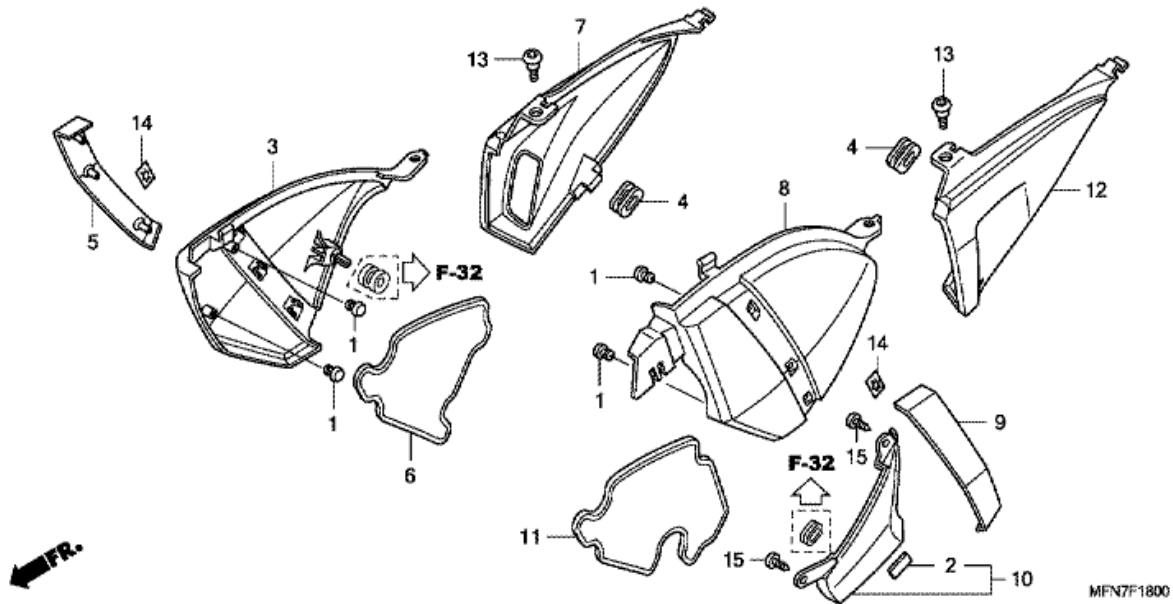

CB1000R ABS CB1000RAA 2010 ED

F-18 SIDE COVER

Refnr	Part Number	Description	Unit Qty	Order Qty	Repair Qty
1	61112-727-000	RUBBER, TENSIONER ARM	004	0	0
2	64121-MBG-000	RUBBER, PROTECTOR	001	0	0
3	83600-MFN-D00	COVER, R. SIDE	001	0	0
3	83600-MFN-D40ZA	COVER, R. SIDE *R320P* (R320P PEARL SIENA RED)	001	0	0
4	83601-MB0-000	GROMMET A, SIDE COVER	002	0	0
5	83601-MFN-D00	PLATE, R. SIDE COVER	001	0	0
6	83605-MFN-D00	MAT, R. SIDE COVER	001	0	0
7	83650-MFN-D00	COVER, R. SEAT RAIL	001	0	0
8	83700-MFN-D00	COVER, L. SIDE	001	0	0
8	83700-MFN-D40ZA	COVER, L. SIDE *R320P* (R320P PEARL SIENA RED)	001	0	0
9	83701-MFN-D00	PLATE, L. SIDE COVER	001	0	0
10	83702-MFN-D00ZA	SUB COVER, L. SIDE *NH437M* (NH437M MAT RAY SILVER)	001	0	0
10	83702-MFN-D00ZB	SUB COVER, L. SIDE *R320P* (R320P PEARL SIENA RED)	001	0	0
11	83705-MFN-D00	MAT, L. SIDE COVER	001	0	0
12	83750-MFN-D00	COVER, L. SEAT RAIL	001	0	0
13	90114-MCJ-000	SCREW, SPECIAL, 6X14	002	0	0
14	90310-MY9-000	NUT, SPEED, 5MM	006	0	0
15	93903-24320	SCREW, TAPPING, 4X12	002	0	0