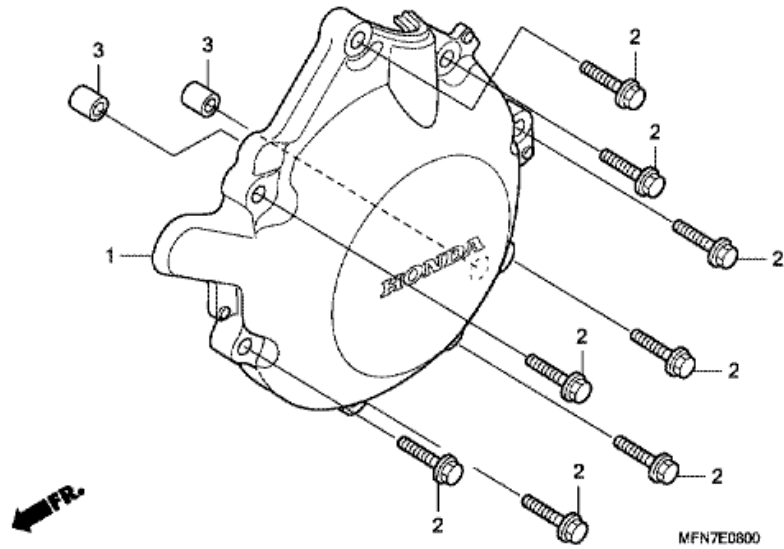

CB1000R ABS CB1000RAA 2010 ED

E-8 A.C. GENERATOR COVER

Refnr	Part Number	Description	Unit Qty	Order Qty	Repair Qty
1	11321-MEL-D20	COVER, A.C. GENERATOR	001	0	0
2	90006-MFN-D00	BOLT, FLANGE, 6X28	008	0	0
3	94301-08140	DOWEL PIN, 8X14	002	0	0