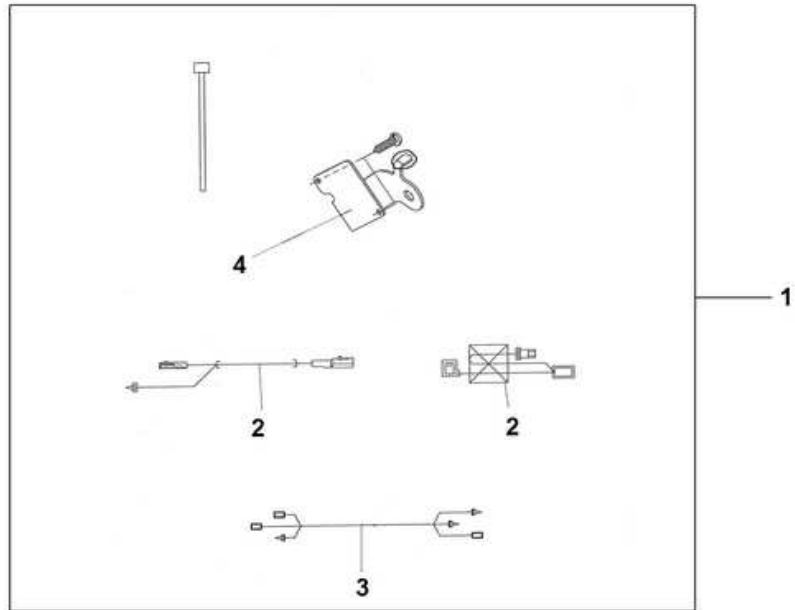

**CB1000R ABS CB1000RAA 2010 ED**

**08T-49-01 HEATED GRIP ATT.**

Refnr	Part Number	Description	Unit Qty	Order Qty	Repair Qty
1	08T49-MFN-800	HEATED GRIP ATT.	001	0	0
1	08T50-MFN-800A	HEATED GRIP KIT	001	0	0
2	08T49-MFG-800Y1	HARNES,G/H	001	0	0
3	08T49-MFN-800Y1	SUB HARNSS,G/H	001	0	0
4	08T49-MFN-80001	BRACKET,G/H SW.	001	0	0