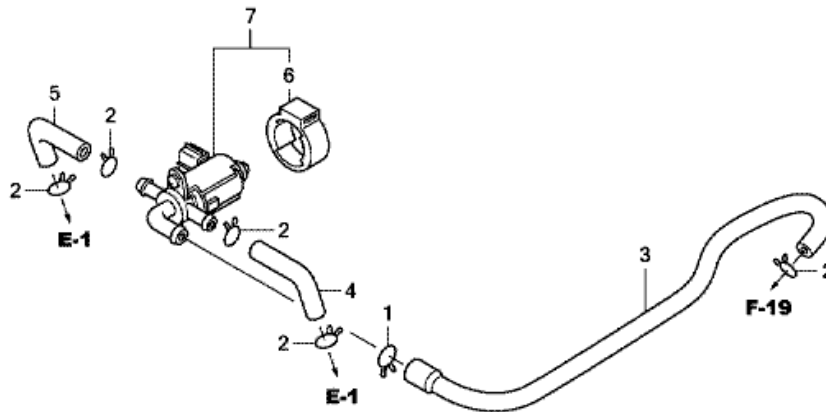

CB1000R ABS CB1000RAA 2010 ED

F-19-1 AIR INJECTION CONTROL VALVE

←FR.

MFN7F1901

Refnr	Part Number	Description	Unit Qty	Order Qty	Repair Qty
1	17554-MB0-000	CLIP, BREATHER TUBE	001	0	0
2	17724-102-700	CLIP, SUB TANK HOSE	005	0	0
3	18651-MFN-D00	TUBE A, AIR INJECTION CONTROL VALVE	001	0	0
4	18652-MFN-D00	TUBE B, AIR INJECTION CONTROL VALVE	001	0	0
5	18653-MFN-D00	TUBE C, AIR INJECTION CONTROL VALVE	001	0	0
6	36172-MCA-A61	SUSPENSION, SOLENOID VALVE	001	0	0
7	36450-MEL-D20	VALVE ASSY., EX. AIR INJECTION	001	0	0