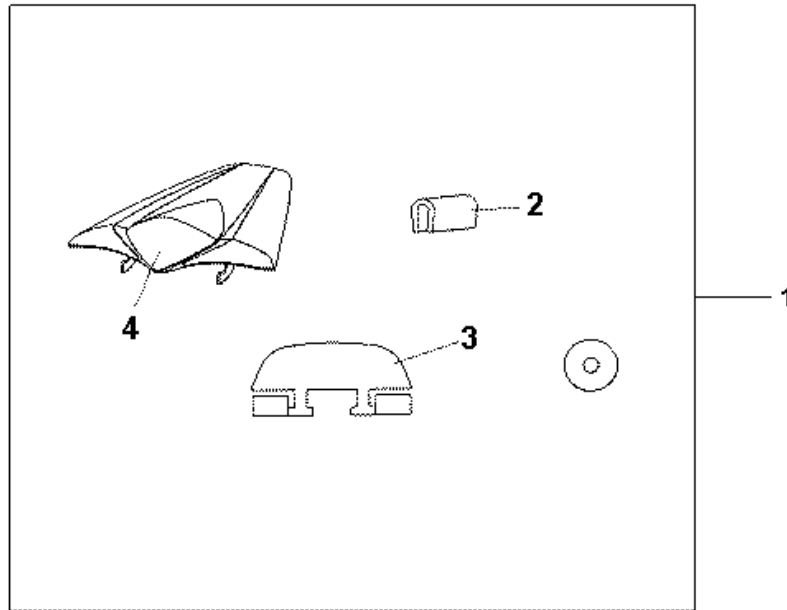

CB1000R ABS CB1000RAA 2010 ED

08F-74-06 REAR SEAT COWL VANGUARD BEIGE

Refnr	Part Number	Description	Unit Qty	Order Qty	Repair Qty
1	08F74-MFN-860	REAR SEAT COWL VANGUARD BEIGE Y-171	001	0	0
2	77212-MFJ-D00	RUBBER PROTECTOR Y-171	003	0	0
3	08F74-MFN-80007	PROTECTION TAPE Y-171	001	0	0
4	08F74-MFN-80003	COVER SEAT COWL Y-171	001	0	0