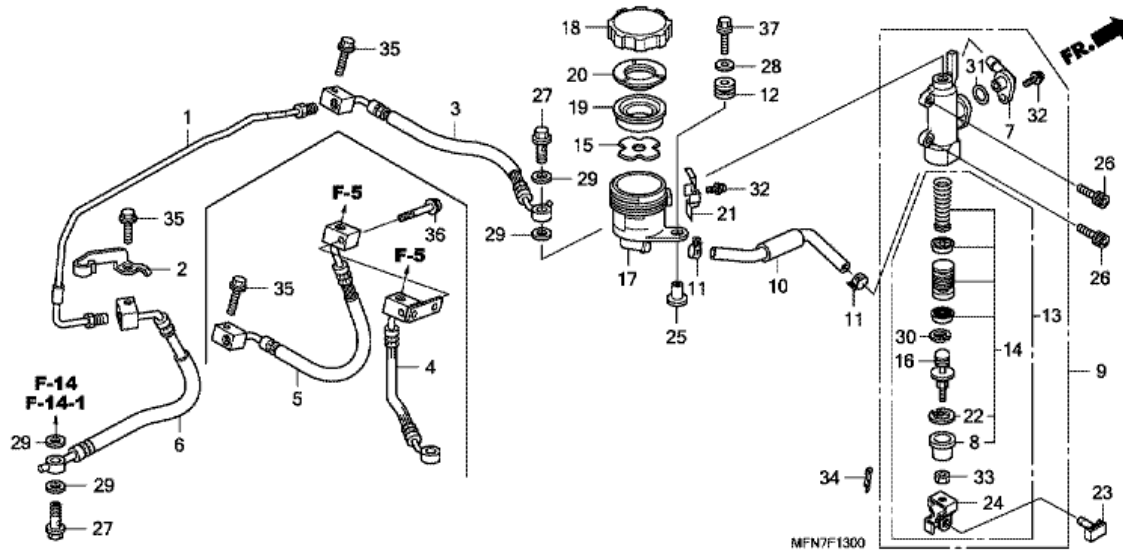

CB1000R ABS CB1000RAA 2010 ED

F-13 REAR BRAKE MASTER CYLINDER

Refnr	Part Number	Description	Unit Qty	Order Qty	Repair Qty
1	43135-MFN-D00	PIPE COMP. E, RR. BRAKE	001	0	0
2	43161-MFN-D00	STAY, RR. BRAKE PIPE	001	0	0
4	43310-MFN-D11	HOSE COMP. A, RR. BRAKE	001	0	0
5	43311-MFN-D11	HOSE COMP. B, RR. BRAKE	001	0	0
6	43312-MFN-D01	HOSE COMP. C, RR. BRAKE	001	0	0
7	43503-MFN-D01	CONNECTOR, MASTER CYLINDER	001	0	0
8	43504-MB2-006	BOOT COMP.	001	0	0
9	43510-MFN-D11	CYLINDER SUB ASSY., RR. MASTER	001	0	0
10	43512-MFN-D01	HOSE COMP., RR. BRAKE MASTER CYLINDER	001	0	0
11	43514-KS6-701	CLAMP, MASTER CYLINDER OIL HOSE	002	0	0
12	43516-MCJ-006	RUBBER, OIL CUP	001	0	0
13	43520-MFA-D12	PISTON SET, RR. MASTER CYLINDER	001	0	0
15	43523-MAH-671	FLOAT, RR. MASTER CYLINDER	001	0	0
16	43530-MBG-006	ROD COMP., PUSH	001	0	0
17	45511-MEL-D21	CUP COMP., OIL	001	0	0
18	45513-MEL-D21	CAP, OIL CUP	001	0	0
19	45520-300-000	DIAPHRAGM	001	0	0
20	45521-MJ6-006	PLATE, DIAPHRAGM	001	0	0
21	45535-MR8-901	PLATE, STOP	001	0	0
22	46182-MEL-D21	CIRCLIP	001	0	0
23	46503-MAL-000	PIN COMP., BRAKE ROD	001	0	0
24	46504-MAL-601	JOINT, BRAKE ROD	001	0	0
25	50324-425-010	COLLAR, 6.3X13	001	0	0
26	90040-MN5-000	BOLT, SOCKET, 6X18	002	0	0
27	90145-MS9-612	BOLT, OIL, 10X22	002	0	0
28	90473-147-000	WASHER, 6X16	001	0	0
29	90545-300-000	WASHER, OIL BOLT	004	0	0
30	90651-MBG-006	CIRCLIP, PISTON	001	0	0
31	91212-422-006	O-RING, 14.8X2.4	001	0	0
32	93893-04012-17	SCREW-WASHER, 4X12	002	0	0
33	94002-08000-0S	NUT, HEX., 8MM	001	0	0
34	94201-20120	PIN, SPLIT, 2.0X12	001	0	0
35	96001-06025-07	BOLT, FLANGE, 6X25	002	0	0
36	96001-06035-07	BOLT, FLANGE, 6X35	001	0	0
37	96300-06025-07	BOLT, FLANGE, 6X25	001	0	0