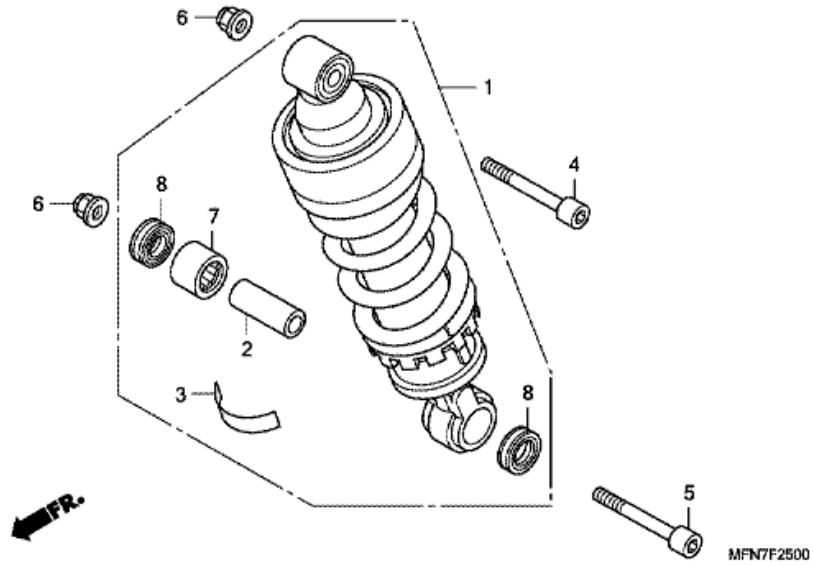

CB1000R ABS CB1000RAA 2010 ED

F-25 REAR CUSHION

Refnr	Part Number	Description	Unit Qty	Order Qty	Repair Qty
1	52400-MFN-D21	CUSHION ASSY., RR. (SHOWA)	001	0	0
2	52463-MAL-G00	COLLAR, CUSHION CONNECTING ROD	001	0	0
3	87516-MCA-G60	LABEL, RR. DAMPER	001	0	0
4	90107-MBL-610	BOLT, SOCKET, 10X57	001	0	0
5	90110-MR7-000	BOLT, SOCKET, 10X70	001	0	0
6	90304-MCS-G00	NUT, U, FLANGE, 10MM	002	0	0
7	91071-KV3-005	BEARING, NEEDLE (KOYO)	001	0	0
8	91262-KV3-831	DUST SEAL, 17X24X5 (ARAI)	002	0	0