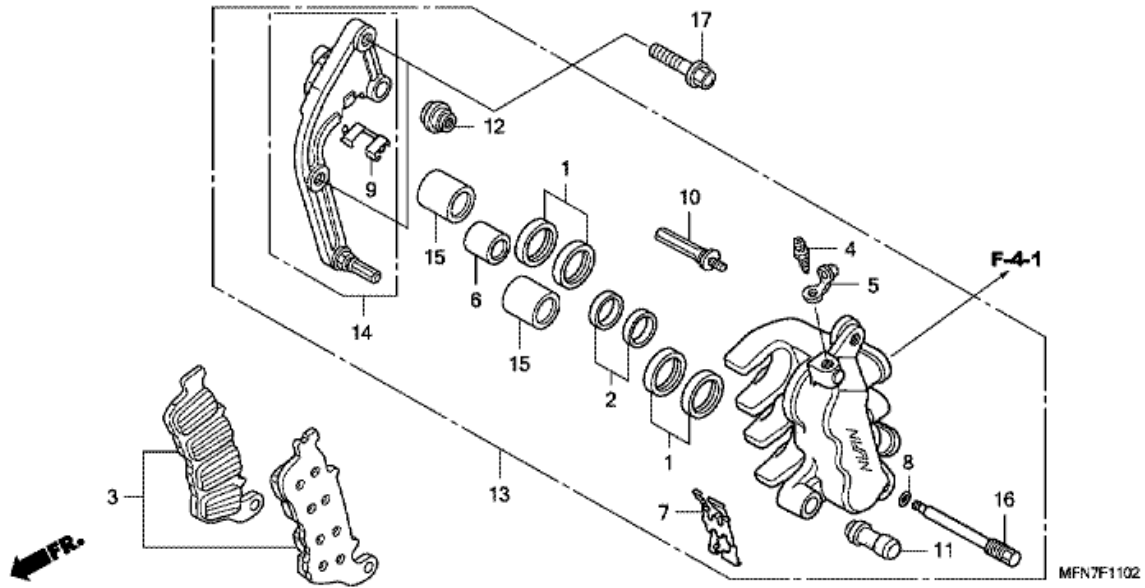

CB1000R ABS CB1000RAA 2010 ED

F-11-2 L. FRONT BRAKE CALIPER (CB1000RA)

Refnr	Part Number	Description	Unit Qty	Order Qty	Repair Qty
1	06451-GE2-405	SEAL SET, PISTON	002	0	0
2	06451-MZ2-405	SEAL SET, PISTON	001	0	0
3	06455-MFA-D12	PAD SET, FR.	001	0	0
4	43352-568-003	SCREW, BLEEDER (NISSIN)	001	0	0
5	43353-461-771	CAP, BLEEDER	001	0	0
6	45107-MEW-922	PISTON A, 22X27	001	0	0
7	45108-MBT-D52	SPRING, PAD	001	0	0
8	45111-MAJ-G41	RING, STOPPER	001	0	0
9	45112-MZ2-006	RETAINER, BRACKET	001	0	0
10	45131-ML7-921	BOLT A, PIN	001	0	0
11	45132-166-016	BOOT, PIN BUSH (NISSIN)	001	0	0
12	45133-MA3-006	BOOT B	001	0	0
13	45150-MFN-D12	CALIPER SUB ASSY., L. FR. (NISSIN)	001	0	0
14	45190-MFA-D11	BRACKET SUB ASSY., L. FR.	001	0	0
15	45207-MFN-D12	PISTON B, 25	002	0	0
16	45215-MBT-D51	PIN, HANGER	001	0	0
17	90131-KBV-003	BOLT, FLANGE, 8X32	002	0	0