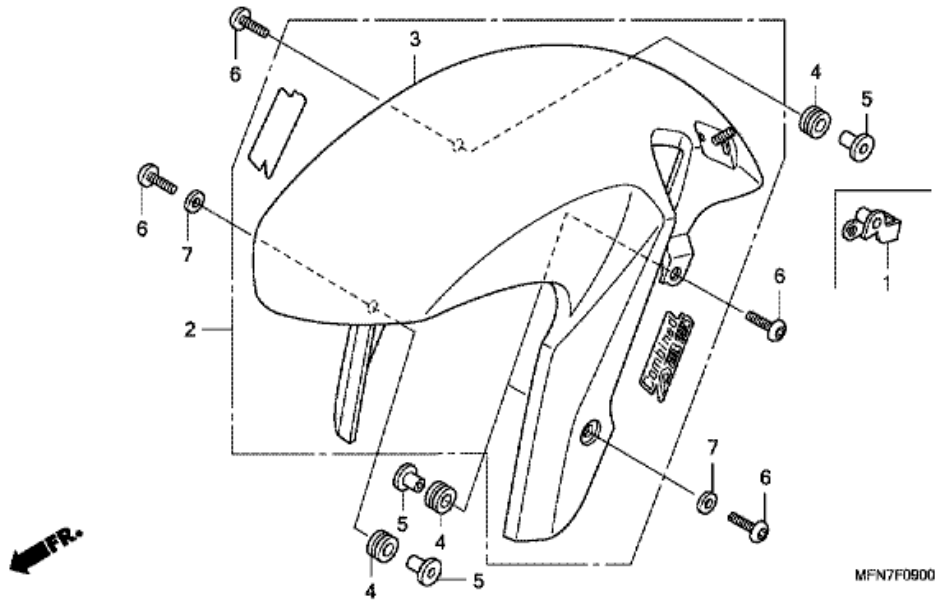

CB1000R ABS CB1000RAA 2010 ED

F-9 FRONT FENDER

Refnr	Part Number	Description	Unit Qty	Order Qty	Repair Qty
1	45166-MFN-D10	GUIDE A, FR. SPEED SENSOR	001	0	0
2	61000-MFN-D30ZA	FENDER SET, FR. (WL) *TYPE1* (TYPE1)	001	0	0
2	61000-MFN-D30ZB	FENDER SET, FR. (WL) *TYPE2* (TYPE2)	001	0	0
2	61000-MFN-D30ZC	FENDER SET, FR. (WL) *TYPE3* (TYPE3)	001	0	0
2	61000-MFN-D30ZD	FENDER SET, FR. (WL) *TYPE4* (TYPE4)	001	0	0
4	80101-165-000	RUBBER, RR. FENDER CUSHION	004	0	0
5	84706-163-670	COLLAR, TAILLIGHT MOUNTING	003	0	0
6	90118-MEL-000	SCREW, PAN, 6X20	004	0	0
7	90438-671-000	WASHER, SPECIAL, 6MM	002	0	0