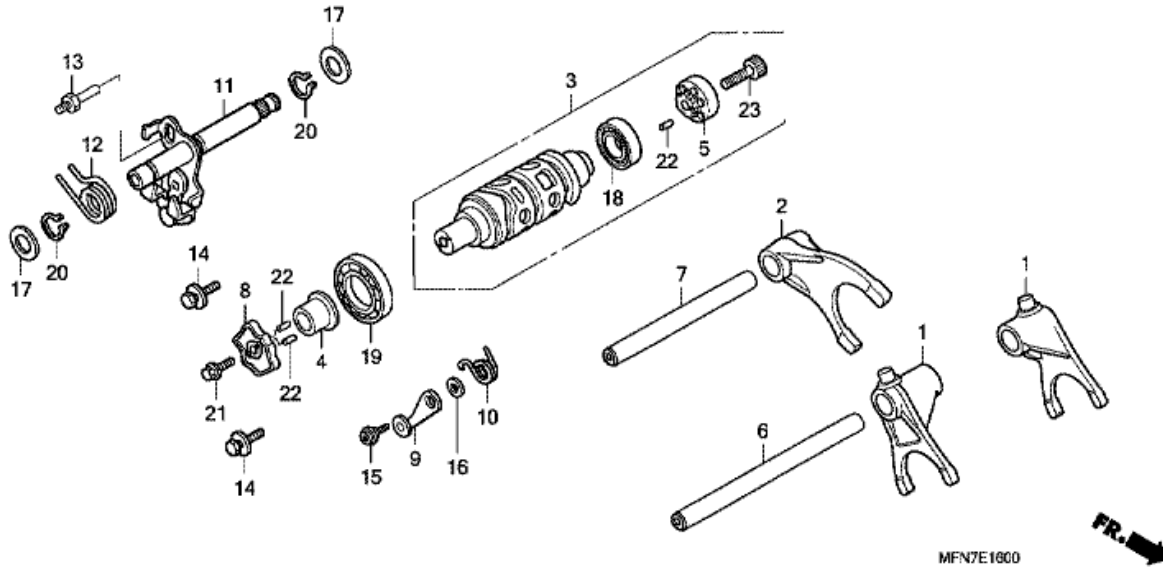

CB1000R ABS CB1000RAA 2010 ED

E-16 GEARSHIFT DRUM

MFN7E1800

Refnr	Part Number	Description	Unit Qty	Order Qty	Repair Qty
1	24211-MEL-000	FORK, GEARSHIFT	002	0	0
2	24212-MEL-000	FORK, CENTER GEARSHIFT	001	0	0
3	24310-MEL-D20	DRUM COMP., GEARSHIFT	001	0	0
4	24314-MEL-D20	COLLAR, SHIFT DRUM	001	0	0
5	24315-MEL-300	CENTER COMP., SHIFT DRUM	001	0	0
6	24321-MFA-D00	SHAFT A, GEARSHIFT FORK	001	0	0
7	24322-MEL-000	SHAFT B, GEARSHIFT FORK	001	0	0
8	24411-MFA-D01	PLATE, GEARSHIFT DRUM STOPPER	001	0	0
9	24430-MFL-000	STOPPER COMP., GEARSHIFT DRUM	001	0	0
10	24435-MFN-D00	SPRING, GEARSHIFT DRUM STOPPER	001	0	0
11	24610-MFA-D00	SPINDLE COMP., GEARSHIFT	001	0	0
12	24651-MBB-000	SPRING, SHIFT RETURN	001	0	0
13	24652-035-000	PIN, SHIFT RETURN SPRING	001	0	0
14	90021-MM5-000	BOLT-WASHER, 6X12	002	0	0
15	90022-MY5-600	PIVOT, SHIFT DRUM STOPPER ARM	001	0	0
16	90417-360-000	WASHER, DRUM STOPPER	001	0	0
17	90451-155-000	WASHER, 14MM	002	0	0
18	91002-MG8-003	BEARING, RADIAL BALL, 6804 (KOYO)	001	0	0
19	91008-374-003	BEARING, BALL, 16005 (NTN)	001	0	0
20	94510-14000	CIRCLIP, EXTERNAL, 14MM	002	0	0
21	95701-06016-00	BOLT, FLANGE, 6X16	001	0	0
22	96220-30080	ROLLER, 3X8	003	0	0
23	96600-08020-10	BOLT, SOCKET, 8X20	001	0	0