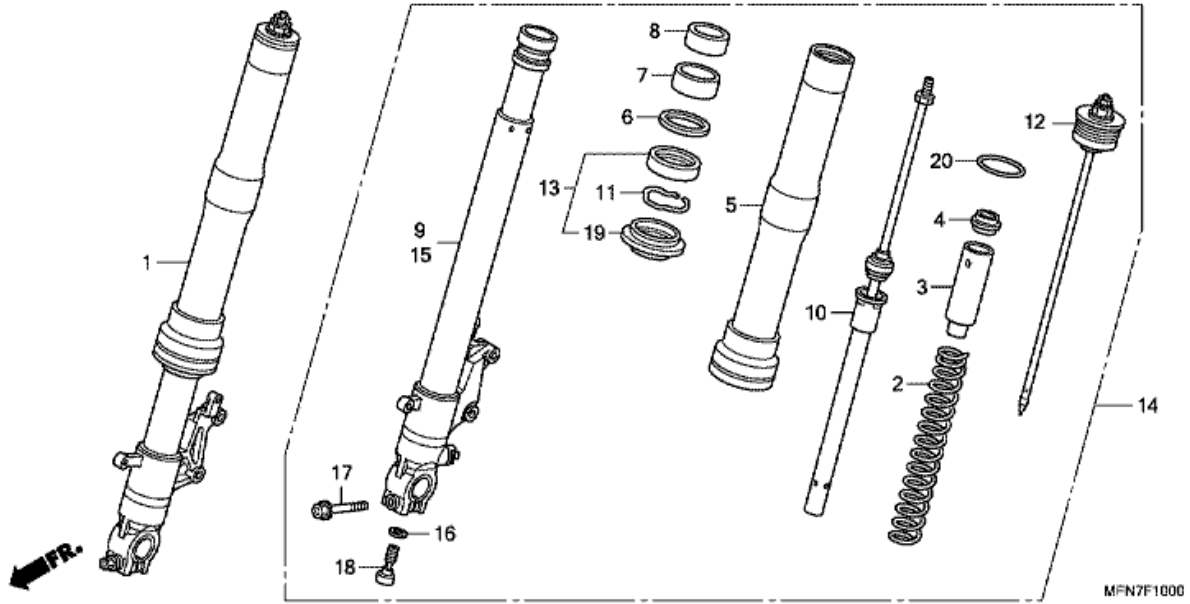

CB1000R ABS CB1000RAA 2010 ED

F-10 FRONT FORK

MFN7F1000

Refnr	Part Number	Description	Unit Qty	Order Qty	Repair Qty
1	51400-MFN-D11	FORK ASSY., R. FR. (SHOWA)	001	0	0
2	51401-MFN-D01	SPRING, FR. FORK	002	0	0
3	51403-MFG-D01	COLLAR, SPRING	002	0	0
4	51406-MW4-003	STOPPER, SPRING SEAT	002	0	0
5	51410-MFN-D01	TUBE, OUTER	002	0	0
6	51412-MEL-003	RING, BACK UP	002	0	0
7	51414-MFN-D01	BUSH, GUIDE	002	0	0
8	51415-MFN-D01	BUSH, SLIDER	002	0	0
9	51425-MFN-D11	PIPE COMP., R. SLIDE	001	0	0
10	51430-MFN-D01	DAMPER COMP., FR.	002	0	0
11	51447-MBL-611	RING, OIL SEAL STOP	002	0	0
12	51454-MFN-D01	BOLT COMP., FR. FORK	002	0	0
13	51490-MFL-003	SEAL SET, FR. FORK	002	0	0
14	51500-MFN-D11	FORK ASSY., L. FR. (SHOWA)	001	0	0
15	51525-MFN-D11	PIPE COMP., L. SLIDE	001	0	0
16	52442-KA3-711	WASHER, SPECIAL, 10MM	002	0	0
17	90109-MR7-000	BOLT, FLANGE, 8X45	002	0	0
18	90126-MR7-003	BOLT, SOCKET, 10X35	002	0	0
19	91254-MEJ-003	SEAL, DUST	002	0	0
20	91258-GF4-003	O-RING, 42.2X2.4	002	0	0