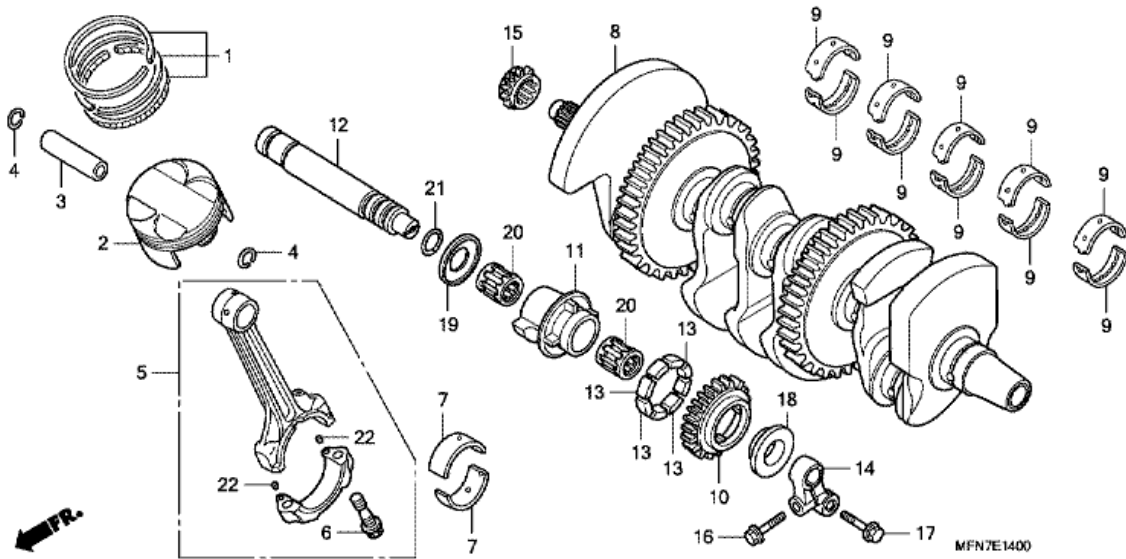

CB1000R ABS CB1000RAA 2010 ED

E-14 CRANKSHAFT/PISTON

Refnr	Part Number	Description	Unit Qty	Order Qty	Repair Qty
1	13031-MEL-010	RING SET, PISTON (STD.)	004	0	0
1	13041-MEL-010	RING SET, PISTON (OS 0.25)	(4)	0	0
2	13101-MFN-D00	PISTON	004	0	0
2	13103-MFN-D00	PISTON (0.25)	(4)	0	0
3	13111-MCJ-750	PIN, PISTON	004	0	0
4	13112-MEL-000	CLIP, PISTON PIN, 17MM	008	0	0
5	13210-MFN-D00	ROD ASSY., CONNECTING	004	0	0
6	13213-MEL-003	BOLT, CONNECTING ROD	008	0	0
7	13214-MEL-003	BEARING A, CONNECTING ROD (BLUE)	008	0	0
7	13215-MEL-003	BEARING B, CONNECTING ROD (BLACK)	008	0	0
7	13216-MEL-003	BEARING C, CONNECTING ROD (BROWN)	008	0	0
7	13217-MEL-003	BEARING D, CONNECTING ROD (GREEN)	008	0	0
7	13218-MEL-003	BEARING E, CONNECTING ROD (YELLOW)	008	0	0
8	13310-MFA-D00	CRANKSHAFT	001	0	0
9	13314-MEL-003	BEARING B, CRANKSHAFT (BROWN)	010	0	0
9	13315-MEL-003	BEARING C, CRANKSHAFT (GREEN)	010	0	0
9	13316-MEL-003	BEARING D, CRANKSHAFT (YELLOW)	010	0	0
9	13317-MEL-003	BEARING E, CRANKSHAFT (PINK)	010	0	0
9	13318-MEL-003	BEARING F, CRANKSHAFT (RED)	010	0	0
10	13421-MEL-D20	GEAR, BALANCER (26T)	001	0	0
11	13430-MEL-000	WEIGHT, BALANCER	001	0	0
12	13431-MEL-000	SHAFT, BALANCER	001	0	0
13	13435-MAT-000	RUBBER, DAMPER	004	0	0
14	13436-MM5-000	HOLDER, BALANCER SHAFT	001	0	0
15	14312-MEL-000	SPROCKET, TIMING (17T)	001	0	0
16	90002-MCZ-000	BOLT, FLANGE, 6X18	001	0	0
17	90022-MFA-D00	BOLT, FLANGE, 8X25	001	0	0
18	90457-MAT-000	WASHER A, BALANCER SIDE	001	0	0
19	90458-MAT-000	WASHER B, BALANCER SIDE	001	0	0
20	91015-MEL-003	BEARING B, NEEDLE, 18X27X23.8 (BLUE)	002	0	0
20	91016-MEL-003	BEARING C, NEEDLE, 18X27X23.8 (WHITE)	002	0	0
20	91017-MEL-003	BEARING D, NEEDLE, 18X27X23.8 (GREEN)	002	0	0
21	91302-377-000	O-RING, 15X2.5	001	0	0
22	94303-04065	PIN C, DOWEL, 4X6.5	008	0	0