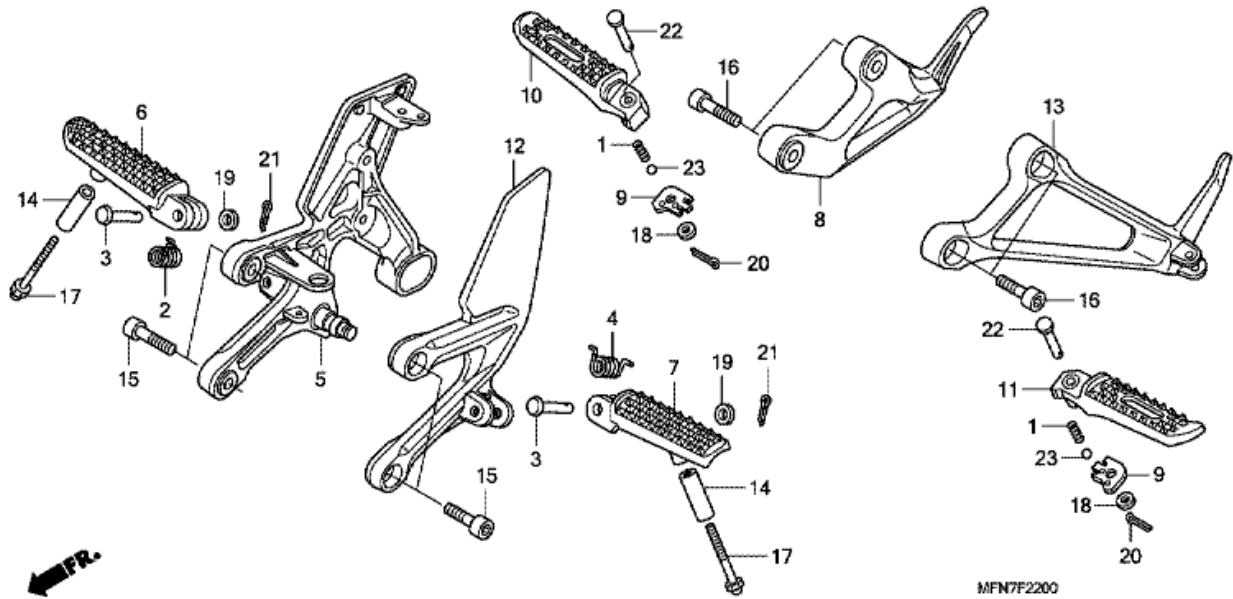

CB1000R ABS CB1000RAA 2010 ED

F-22 STEP

Refnr	Part Number	Description	Unit Qty	Order Qty	Repair Qty
1	28333-300-000	SPRING, KICK STARTER STOPPER	002	0	0
2	50617-MCJ-750	SPRING, R. STEP RETURN	001	0	0
3	50639-ML0-010	PIN, STEP BAR	002	0	0
4	50644-MCJ-750	SPRING, L. STEP RETURN	001	0	0
5	50655-MFN-D00ZA	HOLDER, R. MAIN STEP *NH437M* (NH437M MAT RAY SILVER)	001	0	0
6	50660-MEL-000	ARM, R. MAIN STEP	001	0	0
7	50665-MEL-000	ARM, L. MAIN STEP	001	0	0
8	50665-MFN-D00ZA	HOLDER, R. PILLION STEP *NH437M* (NH437M MAT RAY SILVER)	001	0	0
9	50718-MEE-D00	PLATE, PILLION STEP CLICK	002	0	0
10	50720-MEL-D00	ARM, R. PILLION STEP	001	0	0
11	50730-MEL-D00	ARM, L. PILLION STEP	001	0	0
12	50755-MFN-D00ZA	HOLDER, L. MAIN STEP *NH437M* (NH437M MAT RAY SILVER)	001	0	0
13	50765-MFN-D00ZA	HOLDER, L. PILLION STEP *NH437M* (NH437M MAT RAY SILVER)	001	0	0
14	51486-MFN-D00	COLLAR, STEP LOWER	002	0	0
15	90157-ME9-000	BOLT, SOCKET, 8X22	004	0	0
16	90158-KY4-900	BOLT, SOCKET, 8X26	004	0	0
17	92501-06065-0A	BOLT, HEX. CAP, 6X65	002	0	0
18	94101-06000	WASHER, PLAIN, 6MM	002	0	0
19	94102-08000	WASHER, PLAIN, 8MM	002	0	0
20	94201-16120	PIN, SPLIT, 1.6X12	002	0	0
21	94201-20150	PIN, SPLIT, 2.0X15	002	0	0
22	95015-83000	PIN C, PILLION STEP	002	0	0
23	96211-08000	BALL, STEEL, #8 (1/4)	002	0	0