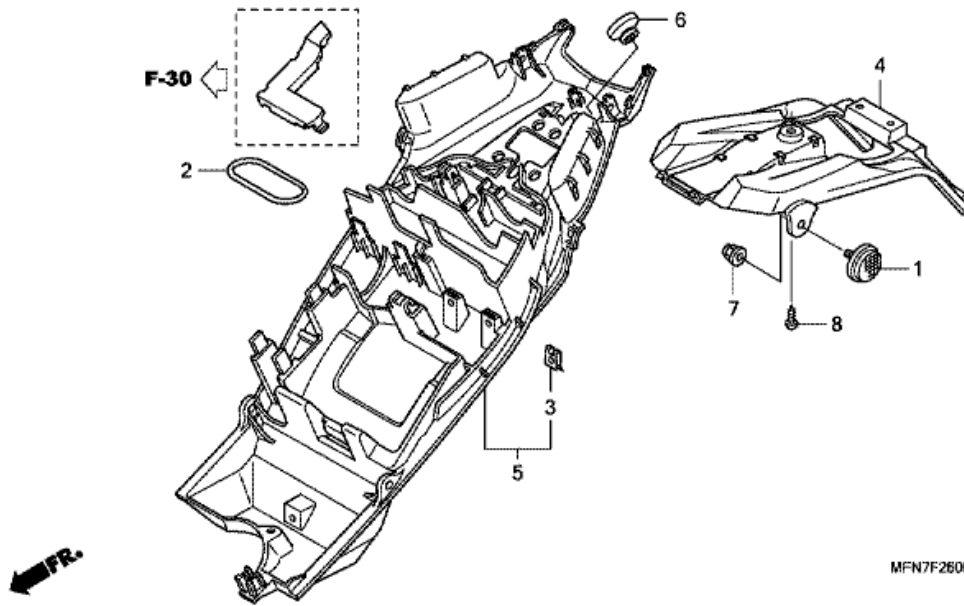

CB1000R ABS CB1000RAA 2010 ED

F-26 REAR FENDER

Refnr	Part Number	Description	Unit Qty	Order Qty	Repair Qty
2	50419-166-000	BAND, TOOL SETTING	001	0	0
3	64521-KY6-000	NUT, CLIP, 4MM	002	0	0
5	80105-MFN-D00	FENDER B, RR.	001	0	0
6	80106-MFN-D00	RUBBER, KEY SETTING	001	0	0