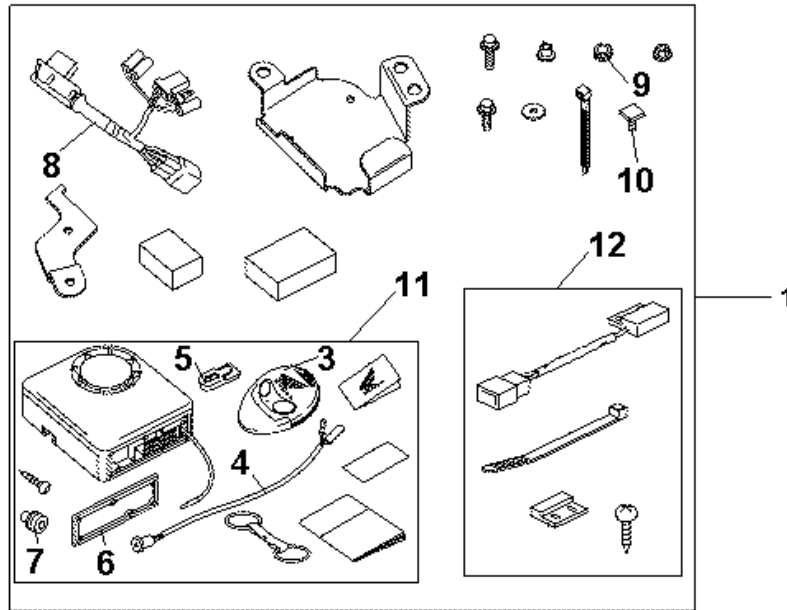

CB1000R ABS CB1000RAA 2010 ED

08E-55-01 ALARM SYS.

Refnr	Part Number	Description	Unit Qty	Order Qty	Repair Qty
1	08E55-MFN-800A	ALARM SYS.	001	0	0
2	08E50-EWN-BAT	3V BATTERY	001	0	0
3	08E50-EWN-80031	REMOTE CONTROL	001	0	0
4	08E55-MCT-80011	LED LAMP UNIT	001	0	0
5	08E55-MCT-80012	RIB	001	0	0
6	08E55-MCT-80006	RUBBER GASKET	001	0	0
7	08E55-MCT-80010	GROMMET, ANTENNA	001	0	0
8	08E55-MFN-800Y1	HARNES	001	0	0
9	08B08-MEW-80006	RUBBER, AUDIO	003	0	0
10	08E55-MBL-80003	BOLT SQUARE	002	0	0
11	08E50-EWN-800	REMOCON ALARM	001	0	0
12	08E56-MCS-800	KIT MAGNETIC SWITCH	001	0	0