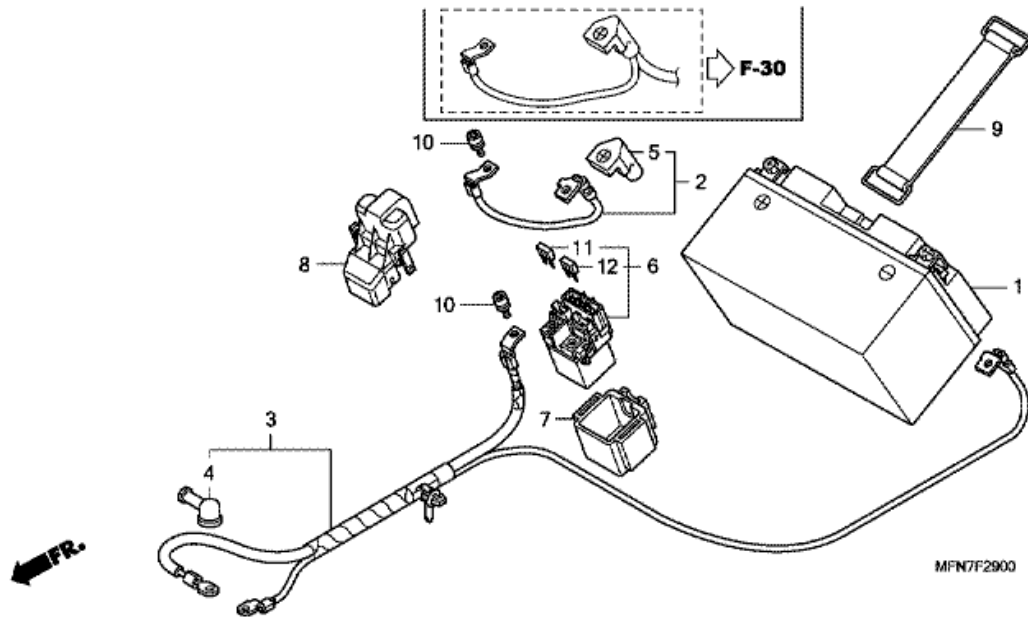

CB1000R ABS CB1000RAA 2010 ED

F-29 BATTERY

Refnr	Part Number	Description	Unit Qty	Order Qty	Repair Qty
1	31500-MCJ-642	BATTERY (YTZ10S) (GS YUASA)	001	0	0
3	32406-MFN-D00	CABLE, STARTER & EARTH	001	0	0
4	32411-253-000	COVER, STARTER MOTOR TERMINAL	001	0	0
6	35850-MFL-003	SWITCH ASSY., STARTER MAGNETIC	001	0	0
7	35856-MBG-003	RUBBER, SHOCK	001	0	0
8	35857-MFN-D00	COVER, MAGNETIC SWITCH	001	0	0
9	50323-MFG-D00	BAND, BATTERY	001	0	0
10	90111-MR5-000	BOLT, SOCKET, 5X9	002	0	0
11	98200-42000	FUSE, MINI (20A)	001	0	0
12	98200-43000	FUSE, MINI (30A)	001	0	0