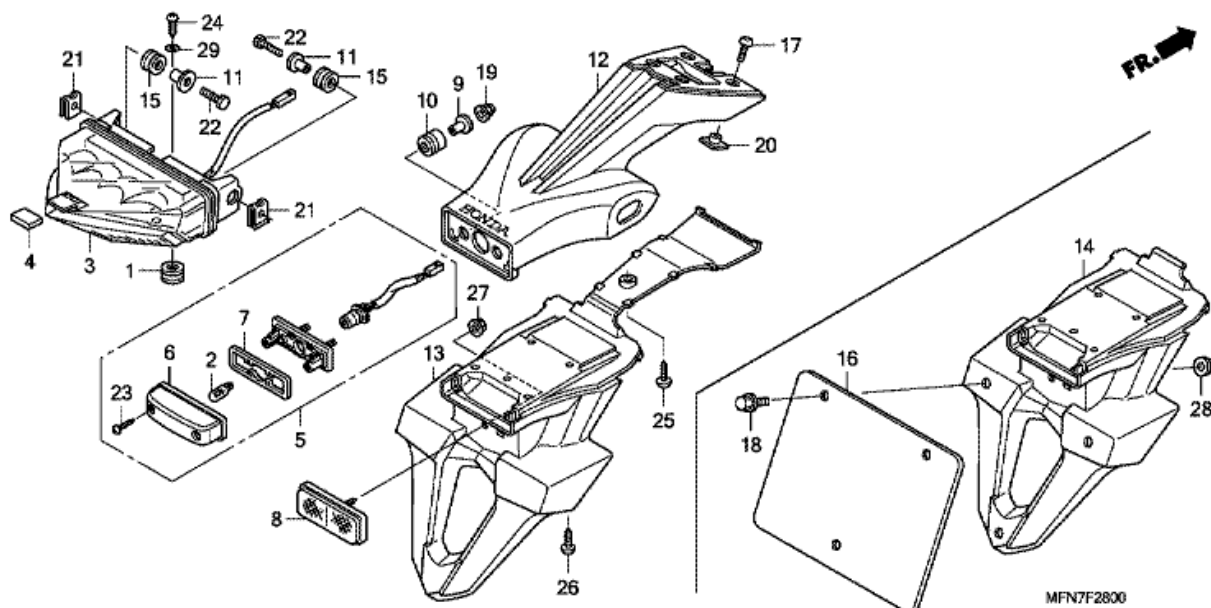

CB1000R ABS CB1000RAA 2010 ED

F-28 TAILLIGHT

Refnr	Part Number	Description	Unit Qty	Order Qty	Repair Qty
1	19034-MB3-000	GROMMET, RADIATOR SETTING	001	0	0
2	33301-SA0-741	BULB (12V 5W) (STANLEY)	001	0	0
3	33701-MFN-D02	TAILLIGHT UNIT	001	0	0
4	33706-MFN-D00	SUSPENSION, TAILLIGHT	001	0	0
5	33720-MFN-D01	LIGHT ASSY., LICENSE (12V 5W)	001	0	0
6	33721-GET-671	COVER COMP., LICENSE	001	0	0
7	33729-MCZ-003	PACKING, LENS	001	0	0
8	33741-KEB-621	REFLECTOR, REFLEX	001	0	0
9	37243-KV3-830	COLLAR, SPEEDOMETER MOUNTING	002	0	0
10	37244-MM4-000	RUBBER, SPEEDOMETER MOUNTING	002	0	0
11	61104-MFN-D00	COLLAR, TAILLIGHT	002	0	0
12	80050-MFN-D00ZA	STAY SET, RR. FENDER (WL) *TYPE1* (TYPE1)	001	0	0
13	80100-MFN-D00	FENDER A	001	0	0
15	80119-MEL-000	RUBBER A, MOUNTING	002	0	0
17	90106-MAV-000	SCREW, PAN, 6X12	004	0	0
19	90301-MG8-000	NUT, FLANGE, 5MM	002	0	0
20	90302-MCZ-000	NUT, SPECIAL, 6MM	004	0	0
21	90320-GE2-760	NUT, SPRING, 5MM	002	0	0
22	92101-05020-0A	BOLT, HEX., 5X20	002	0	0
23	93901-24480	SCREW, TAPPING, 4X16	002	0	0
24	93903-24320	SCREW, TAPPING, 4X12	001	0	0
25	93903-25320	SCREW, TAPPING, 5X16	001	0	0
26	93903-25480	SCREW, TAPPING, 5X20	005	0	0
27	94050-05000	NUT, FLANGE, 5MM	001	0	0
29	94103-05700	WASHER, PLAIN, 5MM	001	0	0