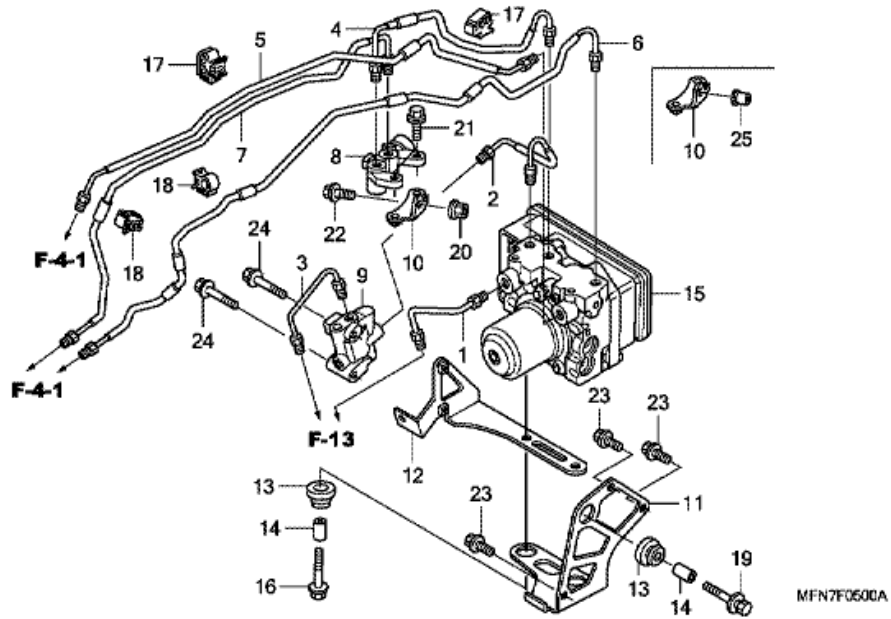

CB1000R ABS CB1000RAA 2010 ED

F-5 ABS MODULATOR

Refnr	Part Number	Description	Unit Qty	Order Qty	Repair Qty
1	43131-MFN-D10	PIPE COMP. A, RR. BRAKE	001	0	0
2	43132-MFN-D10	PIPE COMP. B, RR. BRAKE	001	0	0
3	43133-MFN-D10	PIPE COMP. C, RR. BRAKE	001	0	0
4	43134-MFN-D10	PIPE COMP. D, RR. BRAKE	001	0	0
5	45131-MFN-D10	PIPE COMP. A, FR. BRAKE	001	0	0
6	45132-MFN-D10	PIPE COMP. B, FR. BRAKE	001	0	0
7	45133-MFN-D10	PIPE COMP. C, FR. BRAKE	001	0	0
8	46300-MFG-D21	VALVE ASSY., DELAY	001	0	0
9	46400-MFG-D21	VALVE ASSY., PROPORTIONING CONTROL	001	0	0
10	50270-MFN-D10	STAY, DELAY VALVE	001	0	0
11	50280-MFN-D10	STAY, MODULATOR	001	0	0
12	50290-MFN-D10	STAY, P.C.V.	001	0	0
13	57101-MER-D21	RUBBER, MOUNTING	003	0	0
14	57103-SDA-003	COLLAR	003	0	0
15	57110-MFN-D11	MODULATOR ASSY.	001	0	0
16	90108-MJ1-000	BOLT, FLANGE, 6X25	002	0	0
17	90661-MEW-921	CLAMP, BRAKE PIPE (7.0X2)	002	0	0
18	90690-GHB-641	CLIP, CABLE, 10MM	002	0	0
19	93404-06025-00	BOLT-WASHER, 6X25	001	0	0
21	95701-06014-08	BOLT, FLANGE, 6X14	002	0	0
22	93401-05016-08	BOLT-WASHER, 5X16	001	0	0
23	95801-06014-00	BOLT, FLANGE, 6X14	003	0	0
24	95801-06045-08	BOLT, FLANGE, 6X45	002	0	0
25	90111-KW3-003	NUT, COWL SETTING, 5MM	001	0	0