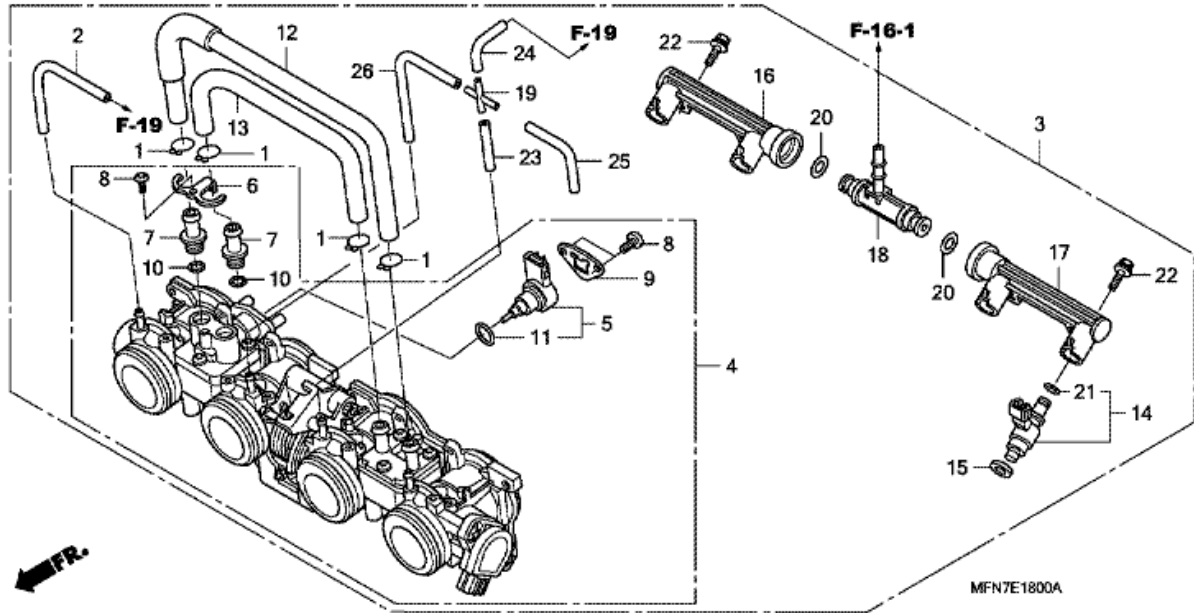

CB1000R ABS CB1000RAA 2010 ED

E-18 THROTTLE BODY

Refnr	Part Number	Description	Unit Qty	Order Qty	Repair Qty
1	15772-292-010	CLIP, BREATHER TUBE	004	0	0
2	16197-MFN-D01	TUBE, 3.5X970	001	0	0
3	16400-MFN-D01	THROTTLE BODY ASSY. (GQ3EA A)	001	0	0
4	16401-MFN-D01	THROTTLE BODY ASSY.	001	0	0
5	16430-MFJ-D01	MOTOR ASSY.	001	0	0
6	16431-MFJ-D01	PLATE, JOINT	001	0	0
7	16432-MFG-D01	JOINT, IDLE AIR CONTROL VALVE	002	0	0
8	16433-HN8-A61	SCREW, TORX	003	0	0
9	16433-MEW-921	PLATE, IDLE AIR CONTROL VALVE	001	0	0
10	16434-MFJ-D01	O-RING	002	0	0
11	16435-MFJ-D01	O-RING, 17.8X1.9	001	0	0
12	16440-MFA-D01	TUBE COMP., 9X285	001	0	0
13	16441-MFA-D01	TUBE	001	0	0
14	16450-MFA-D02	INJECTOR ASSY., FUEL	004	0	0
15	16472-MCW-000	SEAL RING, INJECTOR	004	0	0
16	16610-MFA-D01	PIPE COMP. A, FUEL	001	0	0
17	16620-MFA-D01	PIPE COMP. B, FUEL	001	0	0
18	16630-MFM-003	T-JOINT, FUEL	001	0	0
19	17201-MCZ-003	JOINT, FOUR WAY	001	0	0
20	91301-PLC-000	O-RING, 7.47X3.6	002	0	0
21	91301-P7A-004	O-RING	004	0	0
22	93401-05020-00	BOLT-WASHER, 5X20	004	0	0
23	95005-35060-20	TUBE, 3.5X60 (95005-35001-20M)	001	0	0
24	95005-35070-20	TUBE, 3.5X70 (95005-35001-20M)	001	0	0
25	95005-35080-20	TUBE, 3.5X80 (95005-35001-20M)	001	0	0
26	95005-35140-20	TUBE, 3.5X140 (95005-35001-20M)	001	0	0