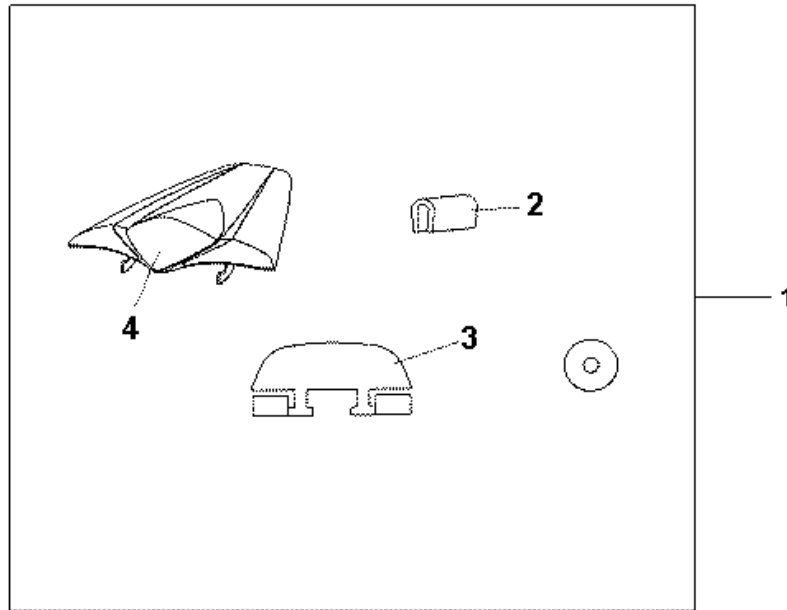

CB1000R ABS CB1000RAA 2010 ED

08F-63-01 HUGGER

Refnr	Part Number	Description	Unit Qty	Order Qty	Repair Qty
1	08F63-MFN-800	HUGGER	001	0	0

**CB1000R ABS CB1000RAA 2010 ED**

**08F-74-01 SEAT COWL\*NHA84P\***