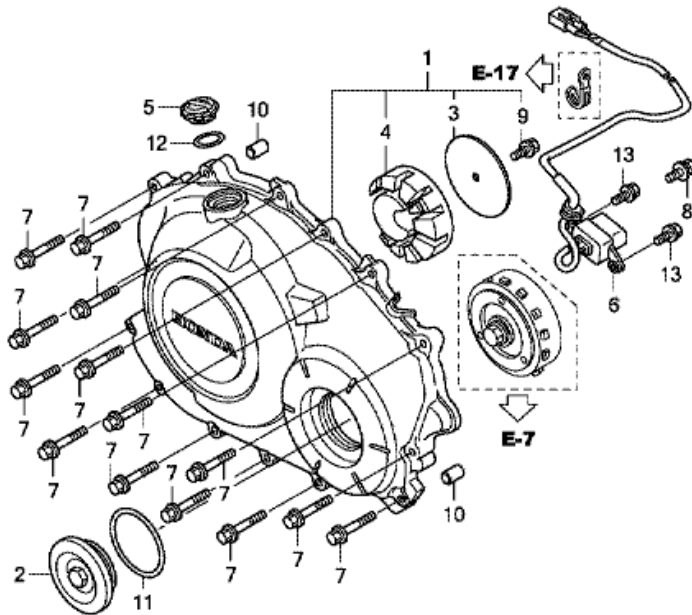

CB1000R ABS CB1000RAA 2010 ED

E-5 RIGHT CRANKCASE COVER

MFN7E0500

Refnr	Part Number	Description	Unit Qty	Order Qty	Repair Qty
1	11330-MFN-D00	COVER ASSY., R.	001	0	0
2	11332-MFN-D00	CAP, 45MM	001	0	0
3	11333-MZ1-000	PLATE, CLUTCH COVER RUBBER	001	0	0
4	11334-MZ1-000	RUBBER, CLUTCH COVER	001	0	0
5	15611-MFN-D00	CAP, OIL FILLER	001	0	0
6	30300-MFN-D01	GENERATOR ASSY., PULSE	001	0	0
7	90006-MFN-D00	BOLT, FLANGE, 6X28	014	0	0
8	90021-MM5-000	BOLT-WASHER, 6X12	001	0	0
9	90083-657-000	BOLT, FLANGE, 6X10	001	0	0
10	90701-MV9-670	DOWEL PIN, 10X16	002	0	0
11	91301-ML7-003	O-RING, 48.1X3.6 (ARAI)	001	0	0
12	91307-KF0-003	O-RING, 18X3 (ARAI)	001	0	0
13	95701-06016-00	BOLT, FLANGE, 6X16	002	0	0