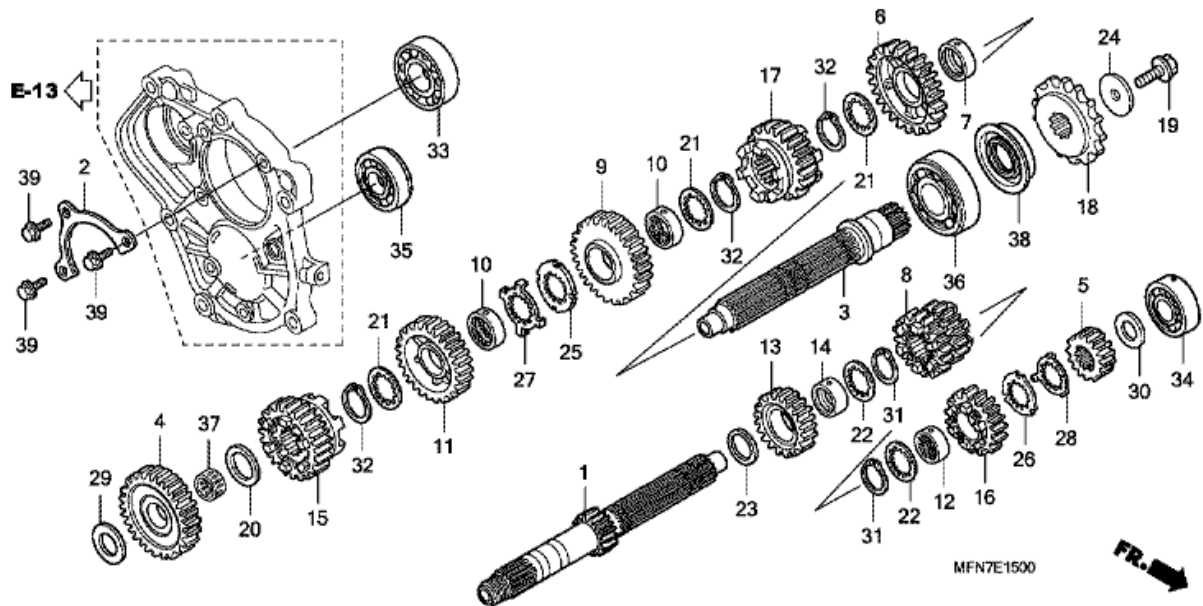

CB1000R ABS CB1000RAA 2010 ED

E-15 TRANSMISSION

Refnr	Part Number	Description	Unit Qty	Order Qty	Repair Qty
1	23211-MEL-000	MAINSHAFT (13T)	001	0	0
2	23212-MEL-D20	PLATE, BEARING SETTING	001	0	0
3	23220-MEL-000	COUNTERSHAFT COMP.	001	0	0
4	23421-MFN-D00	GEAR, COUNTERSHAFT FIRST (33T)	001	0	0
5	23431-MEL-000	GEAR, MAINSHAFT SECOND (17T)	001	0	0
6	23441-MFA-D00	GEAR, COUNTERSHAFT SECOND (33T)	001	0	0
7	23442-MCJ-000	COLLAR, 30X9.5	001	0	0
8	23451-MFA-D00	GEAR, MAINSHAFT THIRD & FOURTH (19T/22T)	001	0	0
9	23461-MFA-D00	GEAR, COUNTERSHAFT THIRD (30T)	001	0	0
10	23462-MAT-000	COLLAR, SPLINE, 30X11	002	0	0
11	23481-MFA-D00	GEAR, COUNTERSHAFT FOURTH (30T)	001	0	0
12	23482-MCJ-000	COLLAR, SPLINE, 28X16	001	0	0
13	23491-MFN-D00	GEAR, MAINSHAFT FIFTH (23T)	001	0	0
14	23495-MM5-000	COLLAR, 28X13	001	0	0
15	23501-MFN-D00	GEAR, COUNTERSHAFT FIFTH (28T)	001	0	0
16	23511-MFN-D00	GEAR, MAINSHAFT SIXTH (26T)	001	0	0
17	23521-MFN-D00	GEAR, COUNTERSHAFT SIXTH (29T)	001	0	0
18	23801-MCJ-750	SPROCKET, DRIVE (16T)	001	0	0
19	90037-422-003	BOLT, SPECIAL, 10MM	001	0	0
20	90402-HA5-000	WASHER, THRUST, 24MM	001	0	0
21	90452-MAT-000	WASHER, SPLINE, 30X36X1.5	003	0	0
22	90452-MR7-000	WASHER, SPLINE, 28X34X1.5	002	0	0
23	90458-729-920	WASHER, THRUST, 28MM	001	0	0
24	90459-438-000	WASHER, 10.2MM	001	0	0
25	90463-MAT-000	WASHER, SPLINE, 30MM	001	0	0
26	90463-MCJ-000	WASHER, SPLINE, 28MM	001	0	0
27	90464-MAT-000	WASHER, LOCK, 30MM	001	0	0
28	90464-MCJ-000	WASHER, LOCK, 28MM	001	0	0
29	90469-759-000	SHIM J, FINAL REDUCTION THIRD GEAR (2.0MM)	001	0	0
30	90554-MEL-000	WASHER, THRUST, 20MM	001	0	0
31	90603-MN4-000	CIRCLIP, 28MM	002	0	0
32	90604-MM5-000	CIRCLIP, 30MM	003	0	0
33	91001-MEL-003	BEARING, RADIAL BALL, 28X62X16	001	0	0