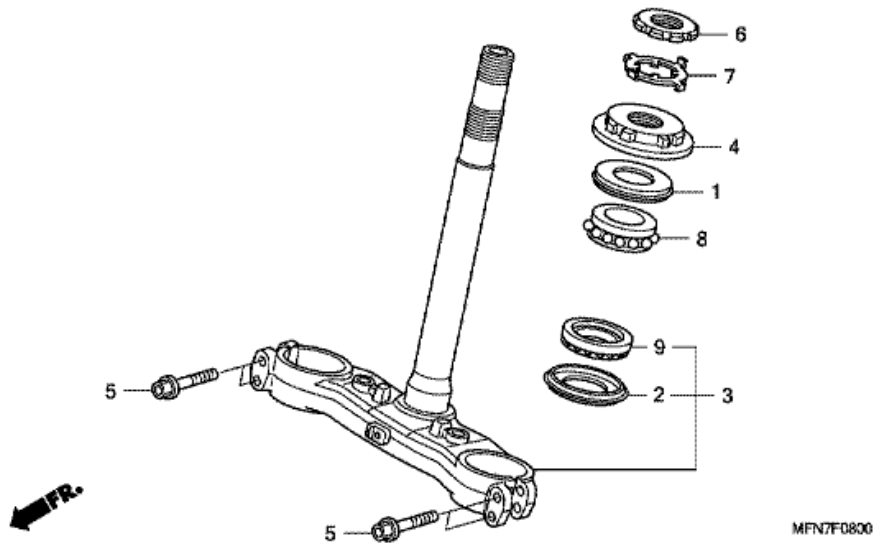

CB1000R ABS CB1000RAA 2010 ED

F-8 STEERING STEM

Refnr	Part Number	Description	Unit Qty	Order Qty	Repair Qty
1	53214-KA4-701	DUST SEAL, STEERING HEAD (ARAI)	001	0	0
2	53214-371-010	DUST SEAL, STEERING HEAD	001	0	0
3	53219-MFN-D00	STEM SUB ASSY., STEERING	001	0	0
4	53220-MCJ-D10	THREAD COMP., STEERING HEAD TOP	001	0	0
5	90134-MEE-D00	BOLT, 8X42	004	0	0
6	90302-425-830	THREAD B, STEERING HEAD TOP	001	0	0
7	90506-MBL-610	WASHER	001	0	0
8	91015-MB4-771	BEARING, HEAD PIPE UPPER	001	0	0
9	91016-MB4-771	BEARING, HEAD PIPE UNDER	001	0	0