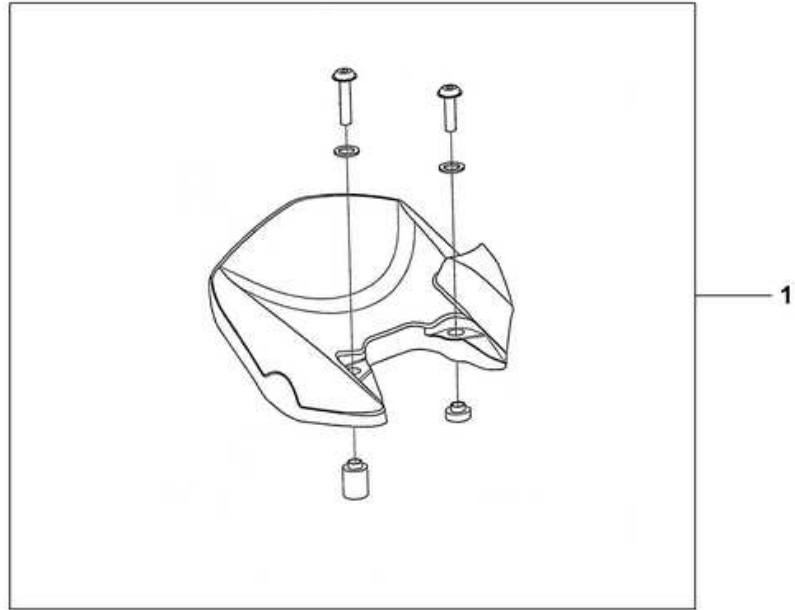

CB1000R ABS CB1000RAA 2010 ED

08F-63-01 HUGGER

Refnr	Part Number	Description	Unit Qty	Order Qty	Repair Qty
1	08F63-MFN-800	HUGGER	001	0	0

**CB1000R ABS CB1000RAA 2010 ED**

**08F-74-01 SEAT COWL\*NHA84P\***