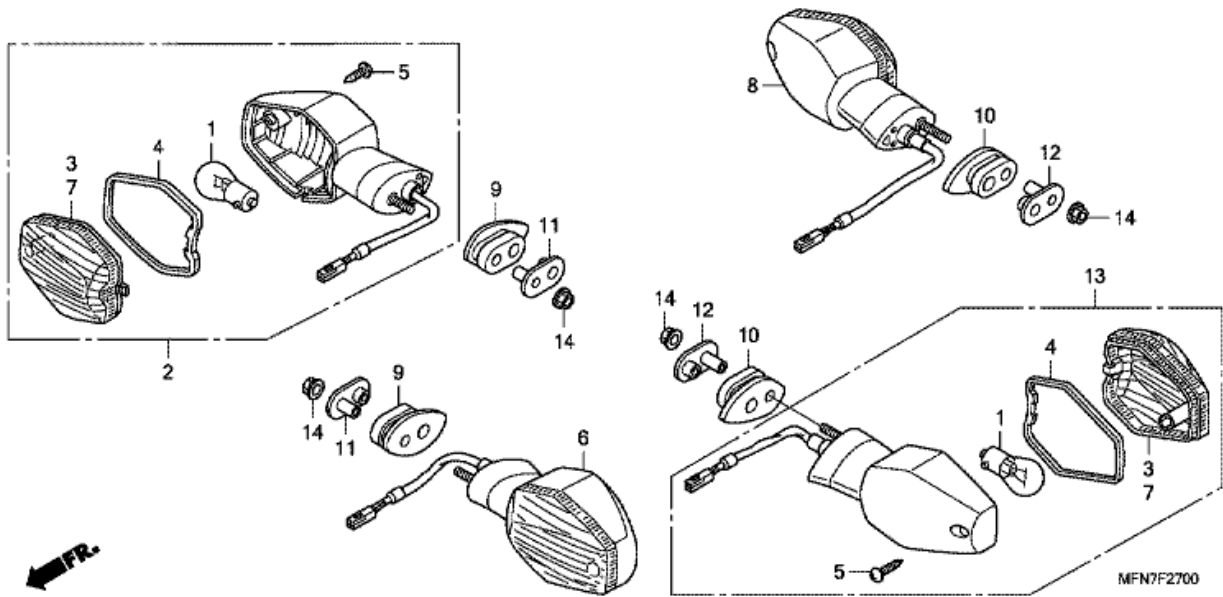

CB1000R ABS CB1000RAA 2010 ED

F-27 WINKER

Refnr	Part Number	Description	Unit Qty	Order Qty	Repair Qty
1	33301-S04-004	BULB, FR. TURN (12V 21W) (STANLEY) (AMBER)	004	0	0
2	33400-MFN-D01	WINKER ASSY., R. FR. (12V 21W)	001	0	0
3	33402-MBZ-C50	LENS, R. WINKER (R. FR./L. RR.)	002	0	0
4	33406-MBZ-G00	PACKING, LENS	004	0	0
5	33408-MFG-D01	SCREW, TAPPING, 4X14	004	0	0
6	33450-MFN-D01	WINKER ASSY., L. FR. (12V 21W)	001	0	0
7	33452-MBZ-C50	LENS, L. WINKER (L. FR./R. RR.)	002	0	0
8	33600-MFN-D01	WINKER ASSY., R. RR. (12V 21W)	001	0	0
9	33610-MFG-D00	RUBBER, WINKER MOUNTING (FR.)	002	0	0
10	33610-MFN-D00	RUBBER, WINKER MOUNTING (RR.)	002	0	0
11	33611-MEE-D00	COLLAR, WINKER (FR.)	002	0	0
12	33611-MFN-D00	COLLAR, WINKER (RR.)	002	0	0
13	33650-MFN-D01	WINKER ASSY., L. RR. (12V 21W)	001	0	0
14	94050-06070	NUT, FLANGE, 6MM	004	0	0