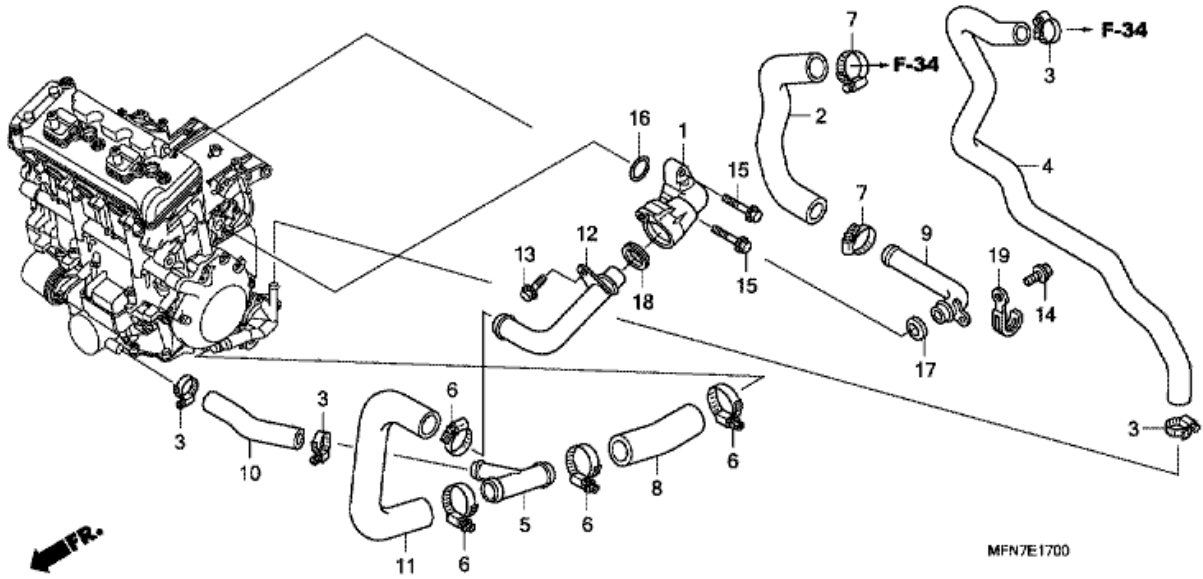

CB1000R ABS CB1000RAA 2010 ED

E-17 WATER PIPE

Refnr	Part Number	Description	Unit Qty	Order Qty	Repair Qty
1	19060-MFN-D00	JOINT, WATER	001	0	0
2	19501-MFN-D00	HOSE A, RADIATOR UPPER	001	0	0
3	19504-KY1-003	CLAMP, WATER HOSE, 25MM	004	0	0
4	19506-MFN-D00	HOSE, BYPASS	001	0	0
5	19507-MFN-D00	JOINT, HOSE THREE-WAY	001	0	0
6	19516-MER-D10	CLAMP, HOSE, 30-37MM	004	0	0
7	19516-ML7-691	CLAMP, HOSE, 24-32MM	002	0	0
8	19524-MEL-D20	HOSE A, CYLINDER BLOCK	001	0	0
9	19525-MFA-D00	PIPE, WATER	001	0	0
10	19526-MEL-D20	HOSE E, CYLINDER BLOCK	001	0	0
11	19528-MFN-D00	HOSE, WATER JOINT	001	0	0
12	19530-MFN-D00	PIPE, WATER JOINT	001	0	0
13	90002-MFN-D00	BOLT, FLANGE, 6X14	001	0	0
14	90006-GHB-620	BOLT, FLANGE, 6X14 (NSHF)	001	0	0
15	90006-MFN-D00	BOLT, FLANGE, 6X28	002	0	0
16	91302-MEL-003	O-RING, 24.5X2	001	0	0
17	91315-MB0-013	SEAL, WATER PIPE	001	0	0
18	91315-MFN-D00	SEAL, WATER PIPE	001	0	0
19	91410-679-000	CLIP, 2X60	001	0	0