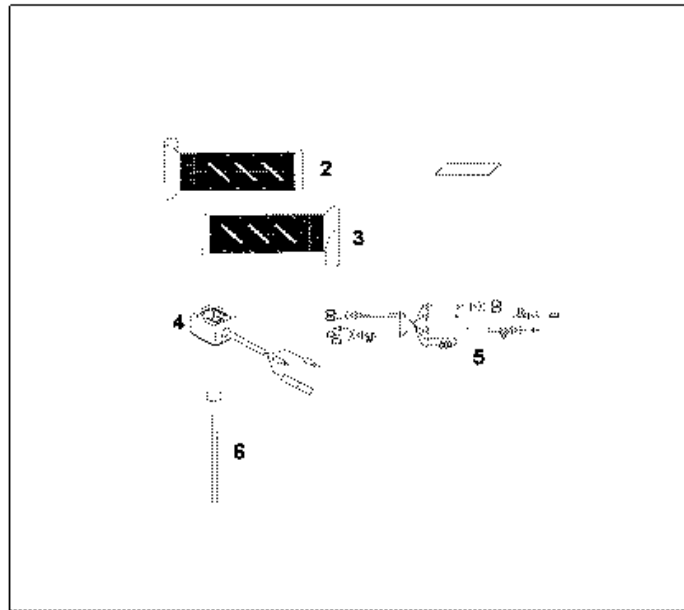

CB1000R ABS CB1000RAA 2010 ED

08T-50-01 GRIP HEATER(12A)

Refnr	Part Number	Description	Unit Qty	Order Qty	Repair Qty
1	08T50-EWA-800A	GRIP HEATER(12A)	001	0	0
1	08T50-MFN-800A	HEATED GRIP KIT	001	0	0
2	08T50-EWA-800A1	RIGHT GRIP	001	0	0
3	08T50-EWA-800A2	LEFT GRIP	001	0	0
4	08T50-EWA-00013	GRIP HEATER SW AS	001	0	0
5	08T50-EWA-000HC	HARNES, G/H	001	0	0
6	08T50-EWA-00014	CLAMP, CORD	006	0	0
7	08T49-EWA-800C	CAP GRIP HEATER	002	0	0