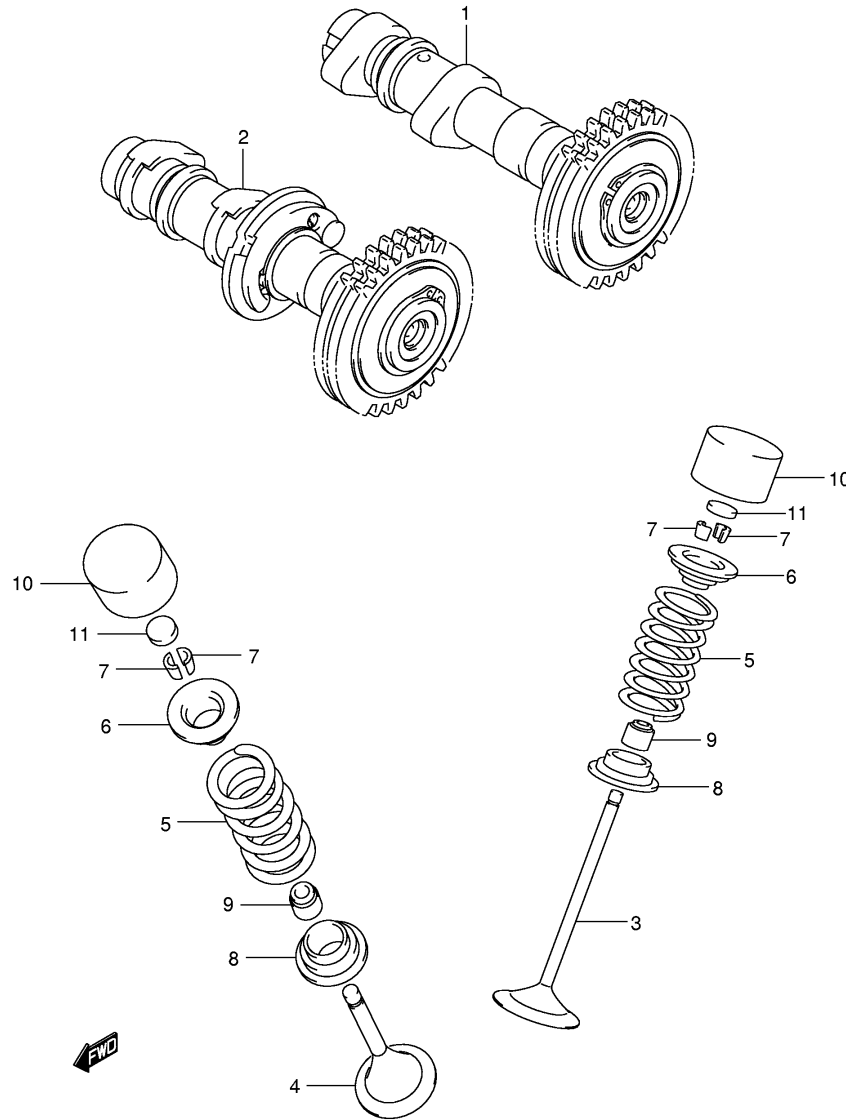

Ref No	Part No	Description
1	12710-31G00	Camshaft, Intake
2	12720-31G00	Camshaft, Exhaust
3	12911-31G00	Valve, Intake
4	12912-31G00	Valve, Exhaust
5	12921-31G00	Spring, Valve
6	12931-02F10	Retainer, Valve Spring
7	12932-24400	Cotter, Valve
8	12933-38400	Seat, Valve Spring
9	09289-05015	Seal, Oil
10	12891-02F00	Tappet
11	12892-41C00-230	Shim, Tappet
11	12892-41C00-235	Shim, Tappet
11	12892-41C00-240	Shim, Tappet
11	12892-41C00-245	Shim, Tappet
11	12892-41C00-250	Shim, Tappet
11	12892-41C00-255	Shim, Tappet
11	12892-41C00-260	Shim, Tappet
11	12892-41C00-265	Shim, Tappet
11	12892-41C00-270	Shim, Tappet
11	12892-41C00-275	Shim, Tappet
11	12892-41C00-280	Shim, Tappet
11	12892-41C00-285	Shim, Tappet
11	12892-41C00-290	Shim, Tappet
11	12892-41C00-295	Shim, Tappet
11	12892-41C00-300	Shim, Tappet
11	12892-41C00-305	Shim, Tappet
11	12892-41C00-310	Shim, Tappet
11	12892-41C00-315	Shim, Tappet
11	12892-41C00-320	Shim, Tappet
11	12892-41C00-325	Shim, Tappet
11	12892-41C00-330	Shim, Tappet
11	12892-41C00-335	Shim, Tappet
11	12892-41C00-340	Shim, Tappet
11	12892-41C00-345	Shim, Tappet
11	12892-41C00-350	Shim, Tappet
12	12800-41810	Shim Set, Tappet Inc.ref.no.11-4~11-25 (5pcs.each)& No.13
13	99000-69471	• . Case, Tappet Shim