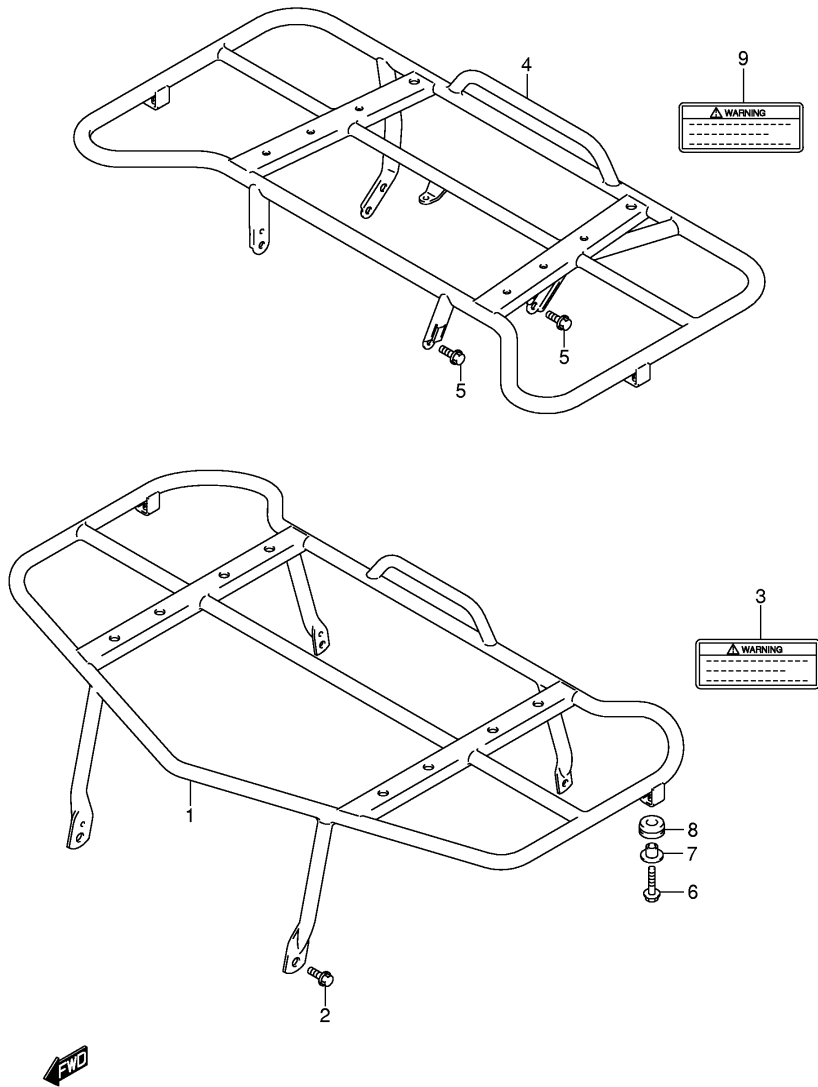

FIG.40

Ref No	Part No	Description
1	46410-31G00-YH5	Carrier, Front (black)
1	46410-31G10-YH5	Carrier, Front (black)
2	09103-08283	Bolt, Rear
3	68381-19B00	Label, Front Carrier
3	68381-19B20	Label, Front Carrier (french)
4	46310-31G20-YH5	Carrier, Rear (black)
4	46310-31G40-YH5	Carrier, Rear (black)
5	09103-08283	Bolt, Rear
6	09116-06147	Bolt, Lower
7	09180-06120	Spacer
8	09320-11008	Cushion
9	68391-19B00	Label, Rear Carrier
9	68391-19B20	Label, Rear Carrier (french)