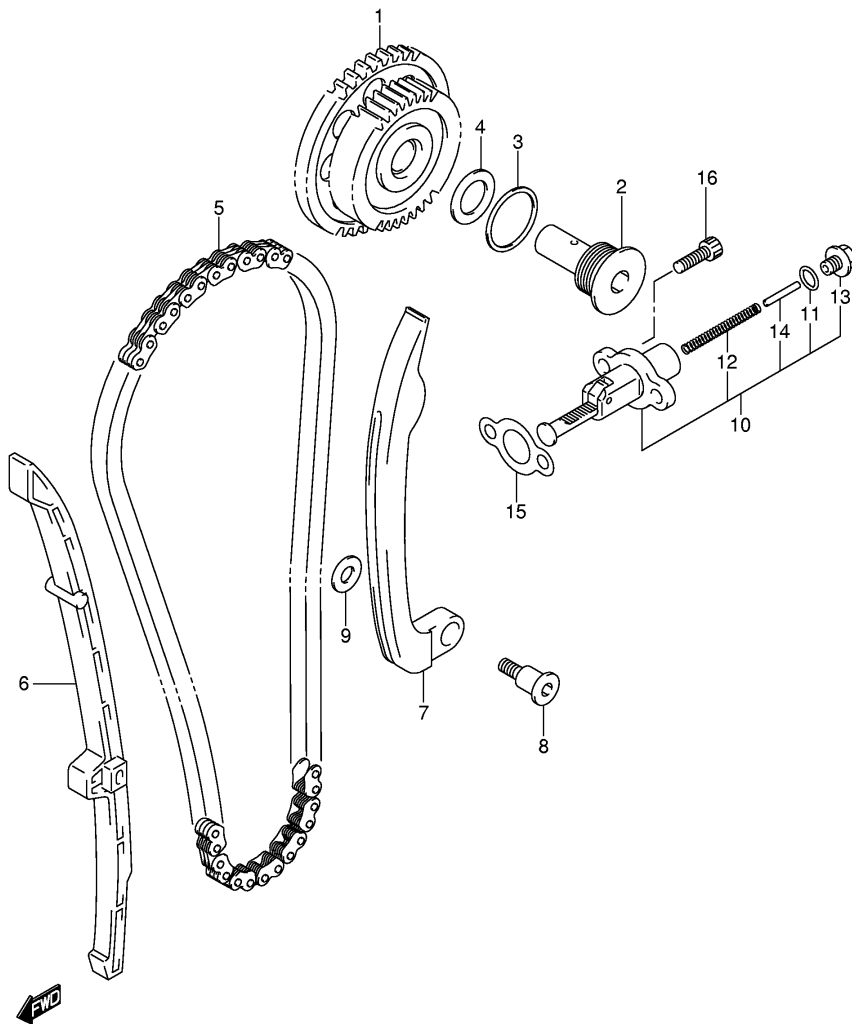

LT-A700XK6 P17_008
 CRANKSHAFT

FIG.9

Ref No	Part No	Description
1	12600-31810	Clutch Set, Starter
2	09263-35042	• Bearing, 35x45x20
3	09106-08106	Bolt, 8x20
4	12612-31G00	Gear, Starter Idle No.2
5	09206-12007	Pin, Starter Idle Gear No.2
6	12600-31G00	Limiter Assy, Starter Idle Gear
7	12618-31G00	Bush, Limiter Gear Shaft
8	08211-10221	Washer
9	09262-12001	Bearing, 12x28x8
10	08331-41286	Circlip

FIG.10

Ref No	Part No	Description
1	12651-31G02	Balancer, Crank
2	12666-31G11	Gear, Crank Balancer Driven
3	09103-10290	Bolt, 10x20
4	09421-04005	Key
5	08211-10305	Washer
6	09262-20137	Bearing, 20x42x12
7	09263-20091	Bearing, 20x28x16
8	24741-21A00	Retainer, Crank Gal Brg
9	09125-06110	Bolt, 6x12
10	16321-31G00	Sprocket, Oil Pump Drive
11	17451-31G00	Gear, Water Pump Drive

FIG.12

Ref No	Part No	Description
1	12750-31G00	Gear, Cam Chain Id
2	12755-02F01	Shaft, Cam Chain Idler
3	09168-26001	Gasket, Idler Shaft
4	09181-15164	Shim, Cam Chain Idler, T:0.9
4	09181-15166	Shim, Cam Chain Idler, T:1.0
4	09181-15172	Shim, Cam Chain Idler, T:1.1
4	09181-15176	Shim, Cam Chain Idler, T:1.2
4	09181-15181	Shim, Cam Chain Idler, T:1.3
4	09181-15182	Shim, Cam Chain Idler, T:1.4
5	12760-31G00	Chain, Camshaft Drive
6	12771-31G00	Guide, Cam Chain
7	12811-31G00	Tensioner, Cam Chain
8	12812-31G00	Bolt, Cam Chain Tensioner
9	08211-08202	Washer
10	12830-19B02	Adjuster Assy, Tensioner
11	12832-02A00	. O Ring
12	12833-19B00	. Spring
13	12834-19B00	. Plug
14	12835-19B00	. Bar
15	12837-19B10	Gasket, Tensioner Adjuster
16	07130-06203	Bolt