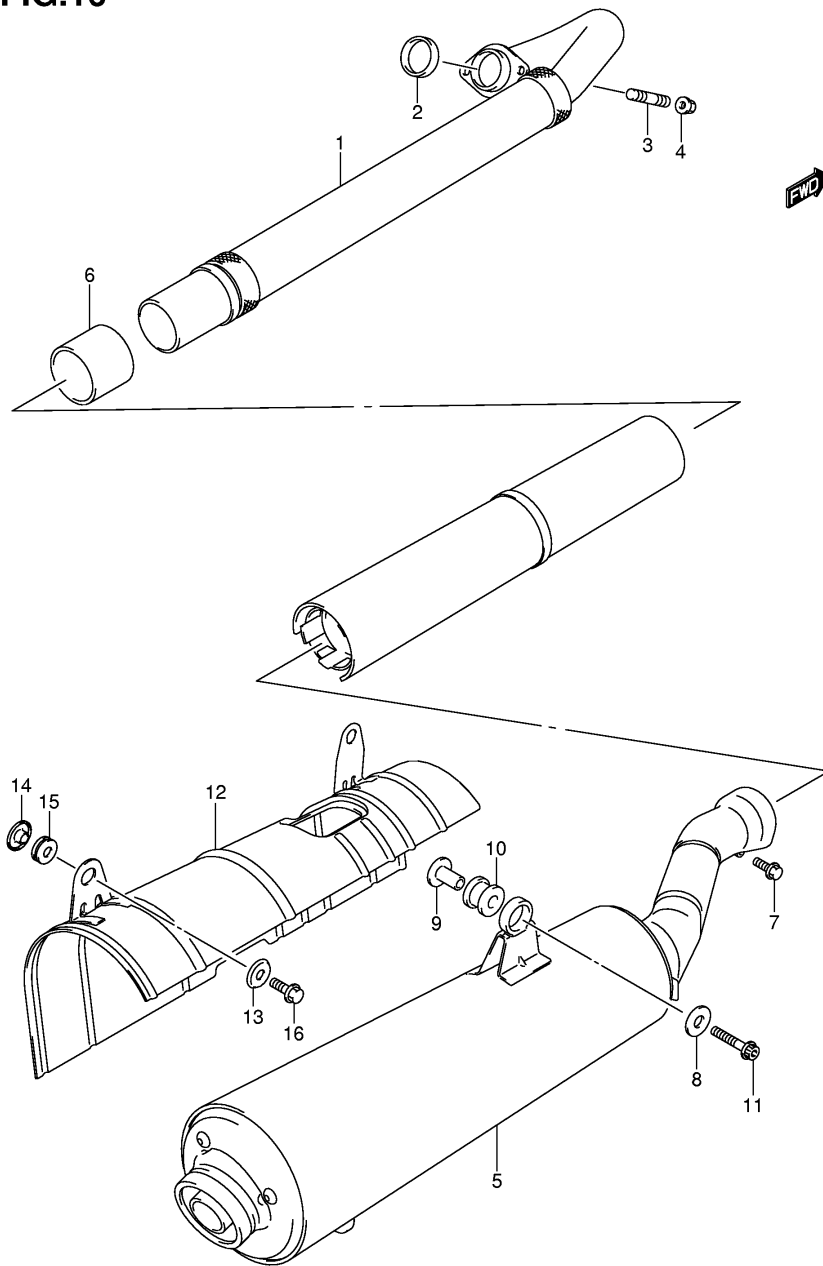

FIG.16

Ref No	Part No	Description
1	14100-31G01	Pipe Assy, Exh
2	14181-29E02	Gasket, Exh Pipe
3	01421-08203	Bolt, Stud
4	08319-31083	Nut
5	14310-31G01	Body, Muffler
6	14771-31G00	Connector, Muf Jt
7	07120-08353	Bolt
8	09160-08503	Washer, 8.5x30x2.3
9	09180-08152	Spacer, 8.6x12x24.2
10	09320-12071	Cushion, Muf Sprt
11	07120-08403	Bolt
12	14880-31G00	Cover, Muffler
13	14184-07G00	Washer, Muf Cover
14	14185-07G00	Spacer, Muf Cover
15	09320-08069	Cushion
16	01550-06163	Bolt

LT-A700XK6 P17_016
MUFFLER