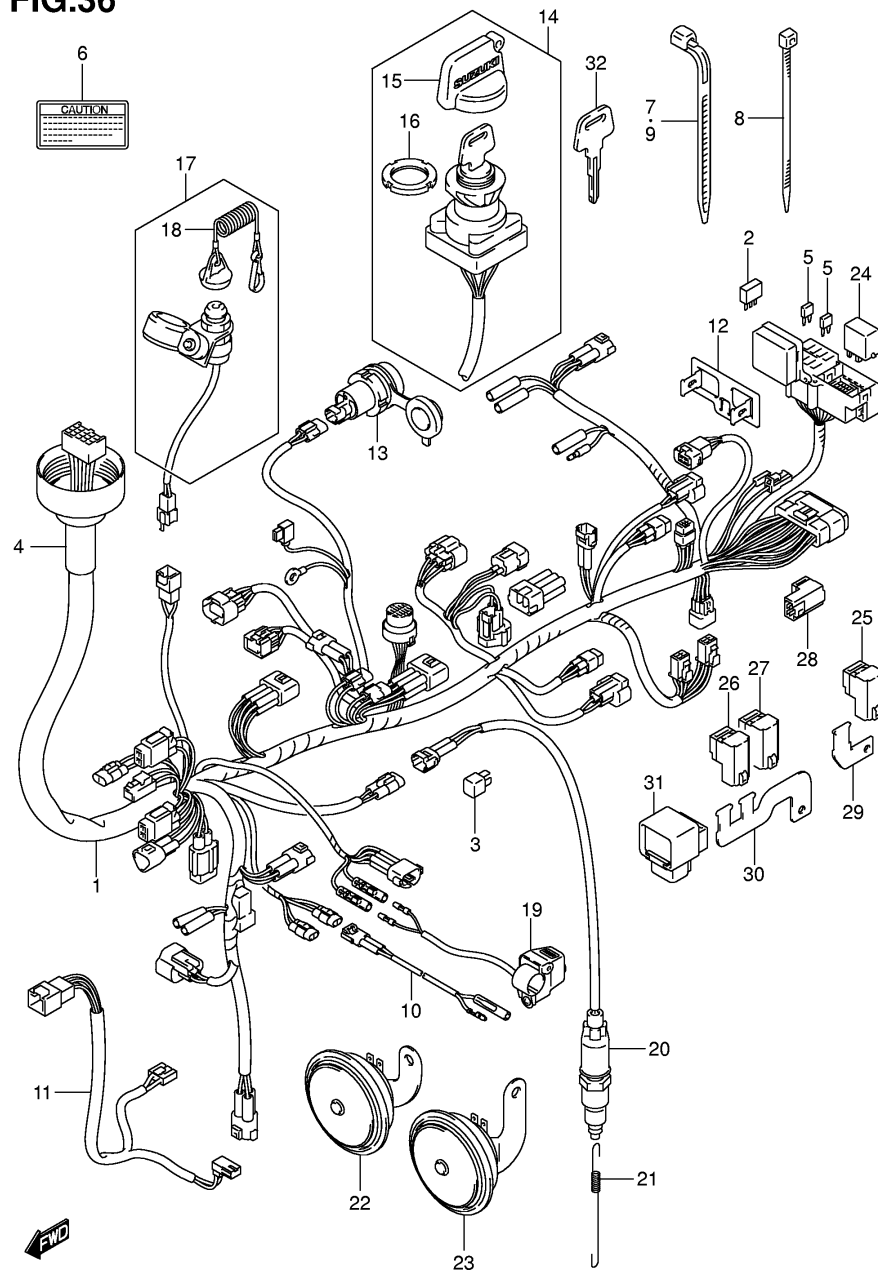

FIG.36

Ref No	Part No	Description
1	36610-31G10	Harness, Wiring
1	36610-31G20	Harness, Wiring
2	36611-38A00	. Diode
3	32800-16A00	. Rectifier Assy
4	36618-31G00	. Cover
5	09481-10501	. Fuse (10a)
5	09481-15501	. Fuse (15a)
6	38852-09F30	Label, Caution Max Amp
7	09407-11401	Clamp (l:95)
7	09407-14403	Clamp (l:125)
7	09407-18402	Clamp (l:165)
8	09407-14407	Clamp (l:145)
9	09407-19401	Clamp (l:190)
10	36852-31G00	Wire, Horn Lead
11	36854-03G00	Wire, Front Brake Sw Lead
12	36744-31G00	Bracket, Fuse
13	38850-03G00	Terminal, Power Source
14	37110-31G00	Switch Assy, Ignition
15	37142-19B00	. Mascot, Key
16	37112-24500	. Nut
17	37820-19B00	Switch Assy, Emergency
18	37825-24500	. Wire, Emergency Switch
19	37830-18A00	Switch Assy, Horn
20	37740-38F01	Switch Assy, Stop Lamp
21	09443-06080	Spring, Stop Lamp
22	38500-31G00	Horn Assy
23	38500-31G10	Horn Assy
24	38730-09F00	Relay, Neutral Start
25	38740-26E00	Relay Assy, Backup Lamp
26	38740-26E00	Relay Assy, Neutral Start
27	38740-26E00	Relay Assy, Def Lock
28	38740-31G01	Relay Assy, Fuel Pump
29	38741-05300	Bracket, Back Up Lamp Relay
30	38741-31G00	Bracket, Relay
31	38750-31G00	Relay Assy, Drive
32	37146-19B00	Key, Blank Type (c)
32	37146-19B10	Key, Blank Type (d)
32	37146-19B20	Key, Blank Type (e)
32	37146-19B30	Key, Blank Type (f)

LT-A700XK6 P17_036
WIRING HARNESS