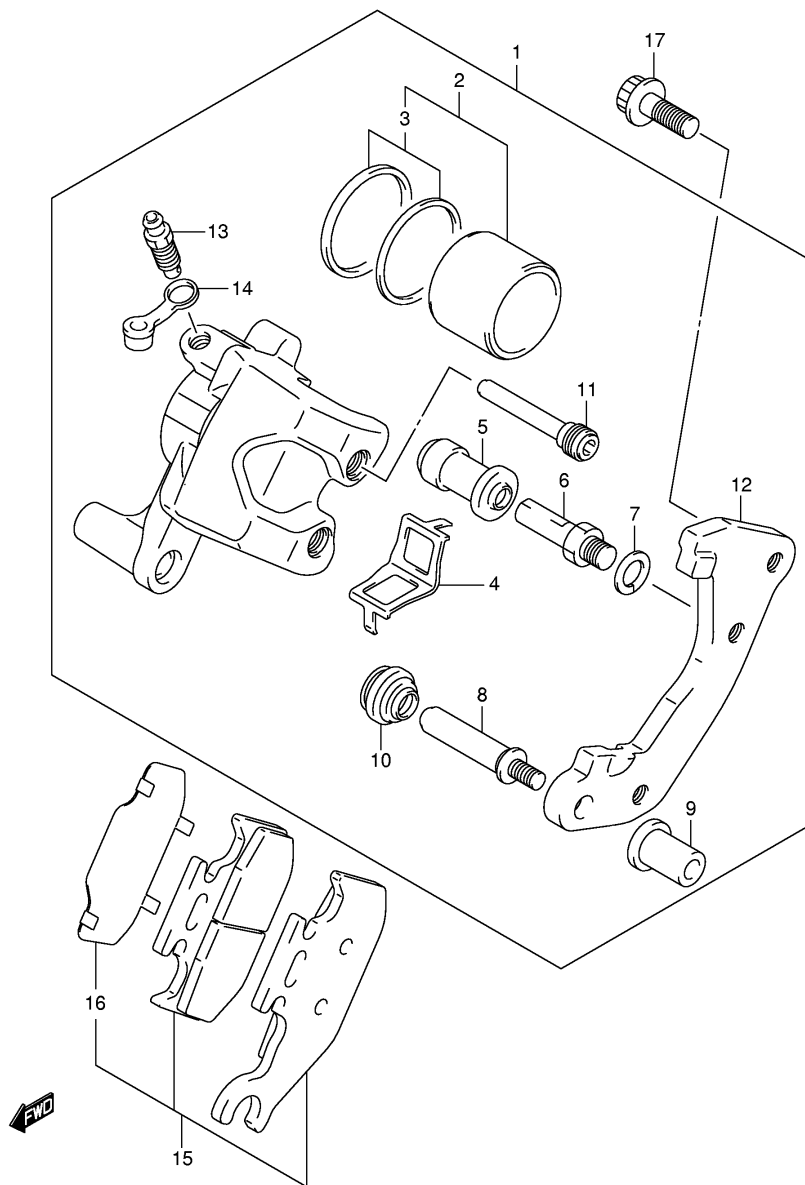

LT-A700XK6 P17_058
FRONT DRIVE SHAFT

FIG.59

Ref No	Part No	Description
1	59100-31G00-999	Caliper Assy, Front Rh
1	59300-31G00-999	Caliper Assy, Front Lh
2	59300-13810	• . Piston Set
3	69100-13820	•• .. Seal Set, Piston
4	59315-27C00	• . Spring, Pad
5	59386-13A00	• . Boot
6	59382-13A00	• . Pin
7	59314-13A00	• . Washer
8	59387-00B20	• . Pin
9	59388-00B20	• . Nut
10	59303-14500	• . Boot
11	59145-39D00	• . Pin, Hanger
12	59151-31G00	• . Bracket, Rh
12	59351-31G00	• . Bracket, Lh
13	59121-01A00	• . Bleeder
14	59122-01A00	• . Cap
15	59100-31850	Pad & Shim Set Rh
15	59100-31860	Pad & Shim Set Lh
16	69132-28C00	• . Shim
17	09106-08176	Bolt (8x20)

LT-A700XK6 P17_059
FRONT CALIPER