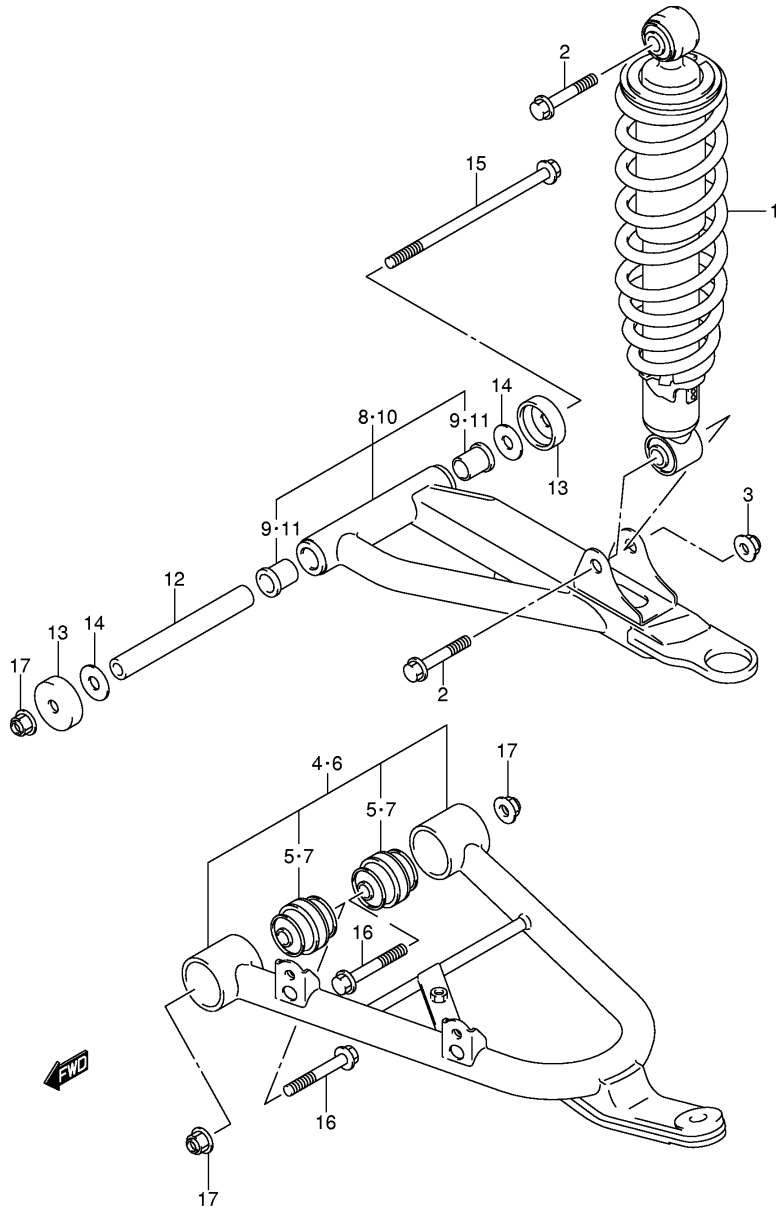

FIG.56

Ref No	Part No	Description
1	52100-31G00-019	Absorber Assy, Front Shock (black)
1	52100-31G10-019	Absorber Assy, Front Shock
2	09103-10126	Bolt (10x48)
3	09159-10058	Nut
4	52410-31810	Arm Set, Suspension Lower Rh
5	09319-10055	. Bush (10x35.1x38)
6	52420-31810	Arm Set, Suspension Lower Lh
7	09319-10055	. Bush (10x35.1x38)
8	52430-31810	Arm Set, Suspension Upper Rh
9	51236-40B00	. Bush
10	52440-31810	Arm Set, Suspension Upper Lh
11	51236-40B00	. Bush
12	52455-31G10	Spacer, Pivot
13	51255-18900	Seal, Fr Suspension Arm Pivot
14	08211-10281	Washer
15	09103-10389	Bolt, Suspension Upper (10x160)
16	09103-10255	Bolt, Suspension Lower (10x57)
17	09159-10058	Nut