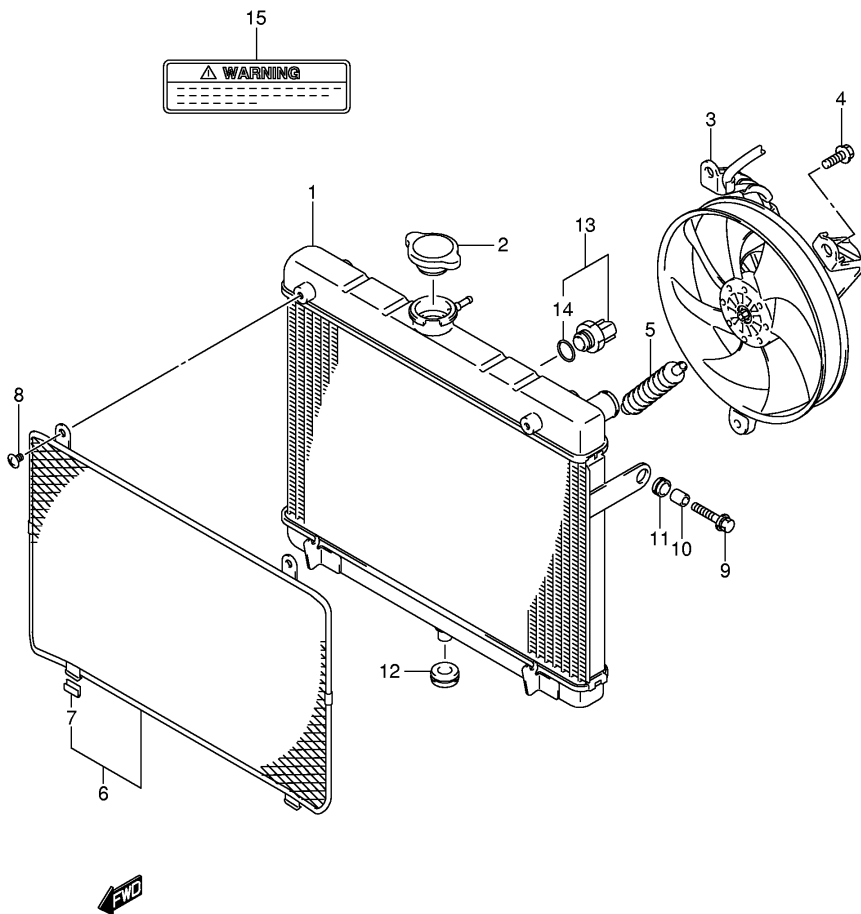

FIG.20

Ref No	Part No	Description
1	17710-31G00	Radiator Assy
2	17730-14G00	Cap Assy, Radiator
3	17800-31G00	Fan Assy, Radiator
4	01550-06103	Bolt
5	17820-07G10	Boot, Rdtr Fan Motor
6	17760-09F00	Cover, Radiator
7	17765-09F00	• . Protector
8	02142-06083	Screw
9	09118-06097	Bolt, 6x25
10	09180-06290	Spacer, 6.5x10x12
11	09320-10042	Cushion
12	09320-12036	Cushion, Lower
13	17680-50F00	Switch, Radiator Fan
14	17689-50F00	• . O Ring
15	17991-02F40	Label, Cooling Fan
15	17991-02F01	Label, Cooling Fan