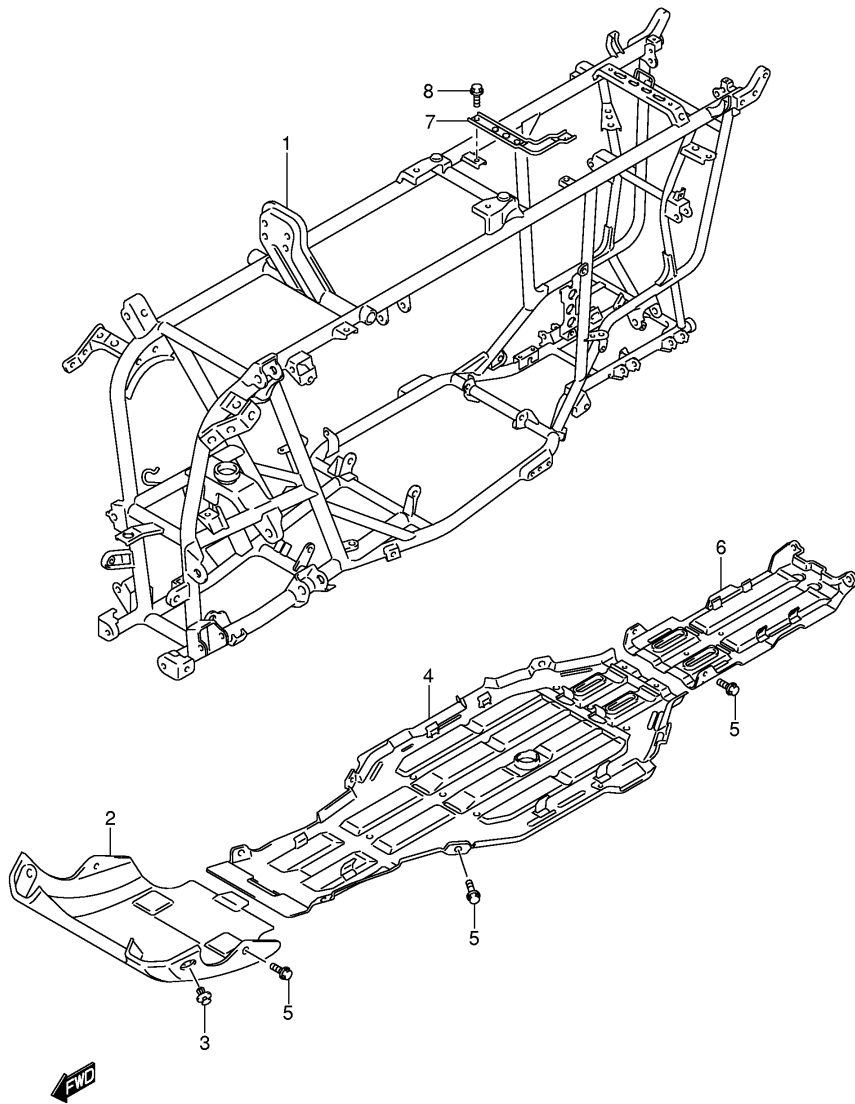

FIG.37

Ref No	Part No	Description
1	41100-31G00-019	Frame (black)
1	41100-31GA0-019	Frame (black)
2	42521-31G00-291	Protector, Front (black)
3	09409-08335	Clip
4	42511-31G01	Protector, Engine
5	09111-06085	Screw, Protector
6	42531-31G00	Protector, Rear
7	41561-31G00	Plate, Battery
8	01550-06163	Bolt