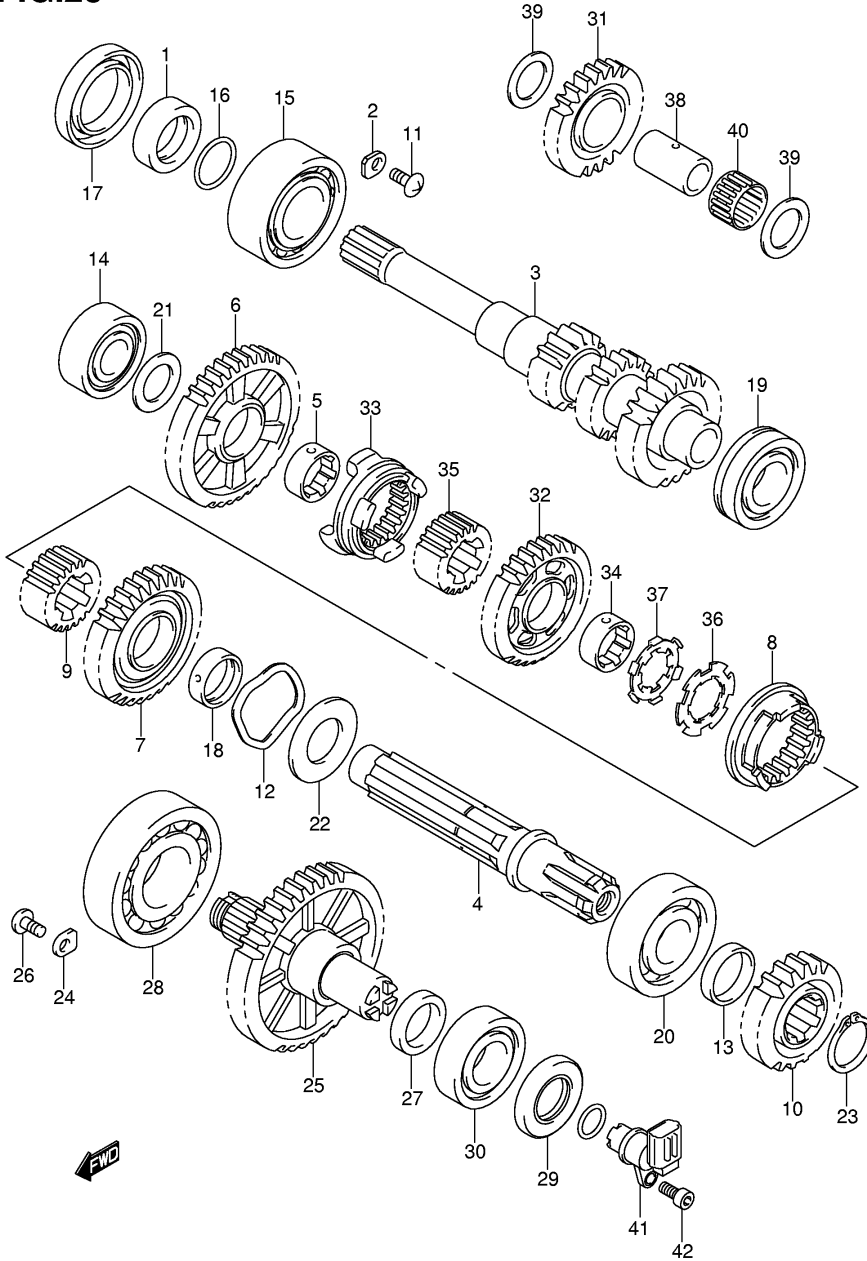

FIG.23

Ref No	Part No	Description
1	21102-31G00	Spacer, Drive Shaft
2	24741-21A00	Retainer, Drive Shaft, R
3	29111-31G00	Shaft, Drive (nt:25/17/16)
4	29131-31G00	Shaft, Sub T/m Counter
5	29215-07G00	Bush, Sub T/m Driven Gr Low
6	29311-31G00	Gear, Sub T/m Driven Low
7	29321-31G00	Gear, Sub T/m Driven High
8	29331-31G00	Dog, Gear Shift High
9	29332-31G00	Spacer, Sub T/m Select
10	29411-31G00	Gear, Sub T/m Drive No.2
11	09125-06110	Screw, Rtnr Drive Shaft, R
12	09164-34001	Washer, Sub T/m Driven
13	09180-25097	Spacer, Sub T/m Drive Gear
14	09262-20139	Bearing, Sub T/m Counter, R
15	09267-30005	Bearing, Drive Shaft, R
16	09280-25004	O-ring, Drive Shaft
17	09283-38025	Seal, Drive Shaft Space
18	24252-19F00	Bush, Sub T/m Driven Gr
19	09262-25003	Bearing, Drive Shaft, L
20	09262-25073	Bearing, Sub T/m Counter, L
21	08211-20363	Washer, Sub T/m Driven, R
22	08211-25463	Washer, Sub T/m Driven, L
23	08331-31256	Circlip, Sub T/m Gear
24	24741-21A00	Retainer, Sec Drive Shaft
25	29120-31G00	Shaft, Sub T/m Output
26	09125-06110	Screw, Retainer (6x12)
27	09180-25083	Spacer, Sub T/m Output
28	09262-35076	Bearing, Sub T/m Output, R
29	09283-25076	Seal, Sub T/m Output, L
30	09262-25003	Bearing, Sub T/m Output, L
31	24561-31G01	Gear, Reverse Idle (nt:23)
32	24571-31G00	Gear, Reverse Driven (nt:32)
33	24581-31G00	Dog, Sub T/m Select SI
34	29215-07G00	Bush, Reverse Driven Gear
35	29332-31G00	Spacer, Reverse Select
36	09167-25013	Washer, Lock
37	09169-25001	Washer, Lock
38	24551-31G00	Shaft, Reverse Idle
39	09181-20195	Washer, Reverse Idle Gear
40	09263-20060	Bearing, Reverse Idle Gear
41	34990-31G00	Sensor, Speed
42	07130-06163	Bolt, Sensor