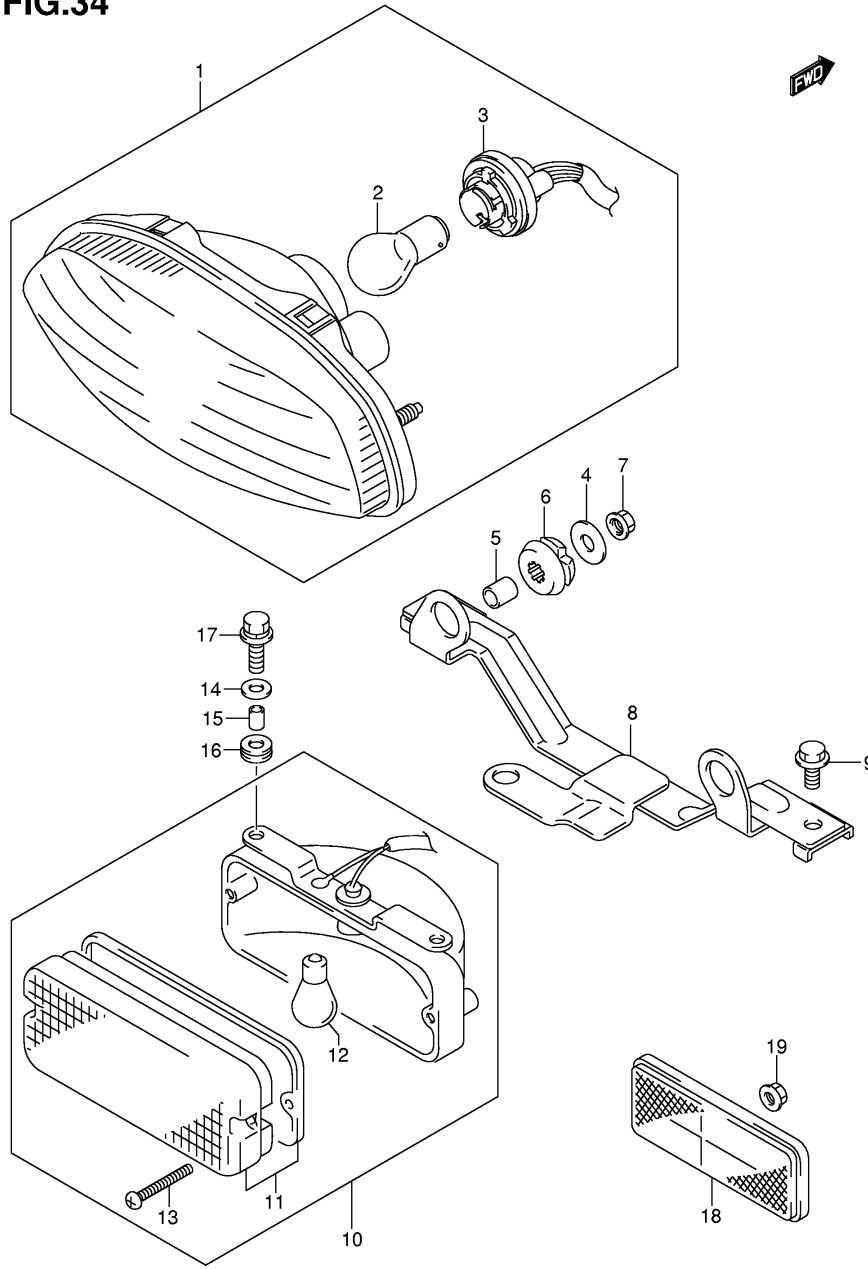

FIG.34

Ref No	Part No	Description
1	35710-31G00	Lamp Assy, Rear Comb
2	09471-12128	• Bulb (12v,21/5w)
3	35718-03G30	• Socket & Bulb
4	09160-06077	Washer, Rear Comb Lamp
5	09180-06264	Spacer, Rear Comb
6	09320-09018	Cushion, Rear Comb
7	08316-10063	Nut, Rear Comb
8	35726-31G20	Bracket, Rear Comb
9	01550-06123	Bolt, Rear Comb Bracket
10	36250-09F00	Lamp Assy, Back Up
11	36252-09F01	• Lens Set
12	09471-12045	• Bulb (12v21w)
13	03211-04203	• Screw
14	09160-06079	Washer (6.5x16x1.2)
15	09180-06248	Spacer (6.1x8x9.5)
16	09320-08501	Cushion
17	01550-06203	Bolt
18	35970-07F00	Reflector Assy, Rear
19	08316-10053	Nut, Rear Rr

LT-A700XK6 P17_034
REAR COMBINATION LAMP