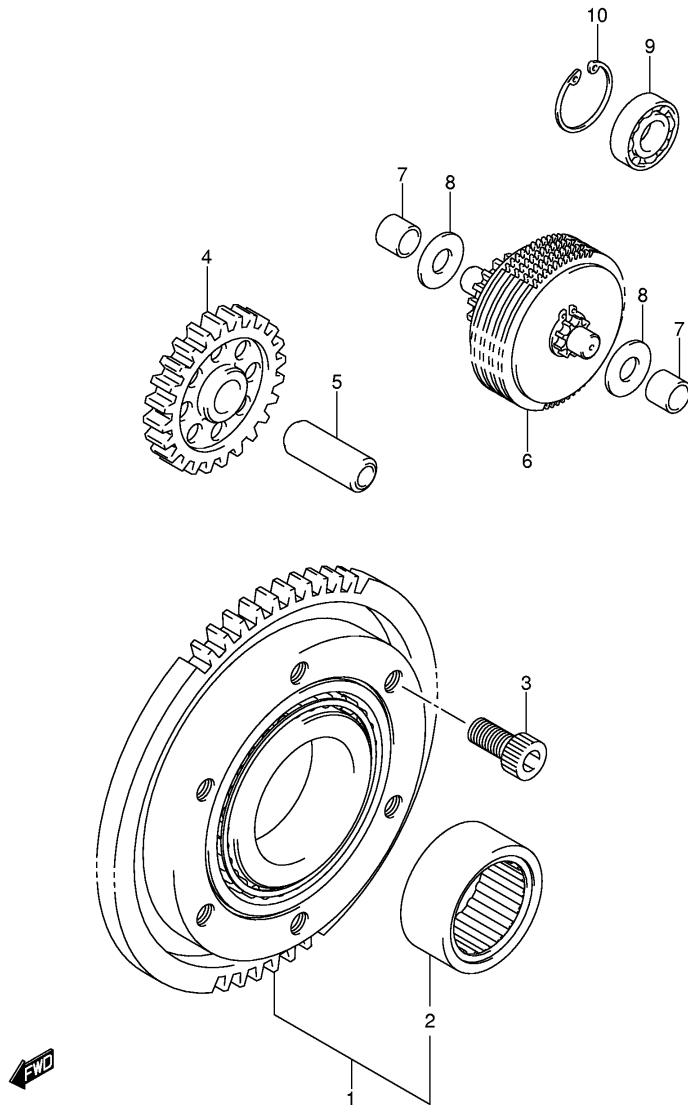

LT-A700XK6 P17_006
 CRANKCASE COVER

FIG.7

Ref No	Part No	Description
1	11385-31G00	Connector, Clg Duct Fr
2	11386-31G00	Connector, Clg Duct Rr
3	11387-31G00	Duct, Belt Clg Fr No.1
4	11388-31G00	Duct, Belt Clg Fr No.2
5	11389-09F50	Clamp, Belt Clg Duct Fr
6	11397-31G00	Connector, Clg Duct Rr
7	11398-31G00	Duct, Belt Clg Rr No.1
8	11399-31G00	Duct, Belt Clg Rr No.2
9	11487-31G00	Shield, Belt Clg Duct R
10	11488-31G00	Shield, Belt Clg Duct Fr
11	09402-82202	Clamp

LT-A700XK6 P17_008
 CRANKSHAFT

FIG.9

Ref No	Part No	Description
1	12600-31810	Clutch Set, Starter
2	09263-35042	• Bearing, 35x45x20
3	09106-08106	Bolt, 8x20
4	12612-31G00	Gear, Starter Idle No.2
5	09206-12007	Pin, Starter Idle Gear No.2
6	12600-31G00	Limiter Assy, Starter Idle Gear
7	12618-31G00	Bush, Limiter Gear Shaft
8	08211-10221	Washer
9	09262-12001	Bearing, 12x28x8
10	08331-41286	Circlip