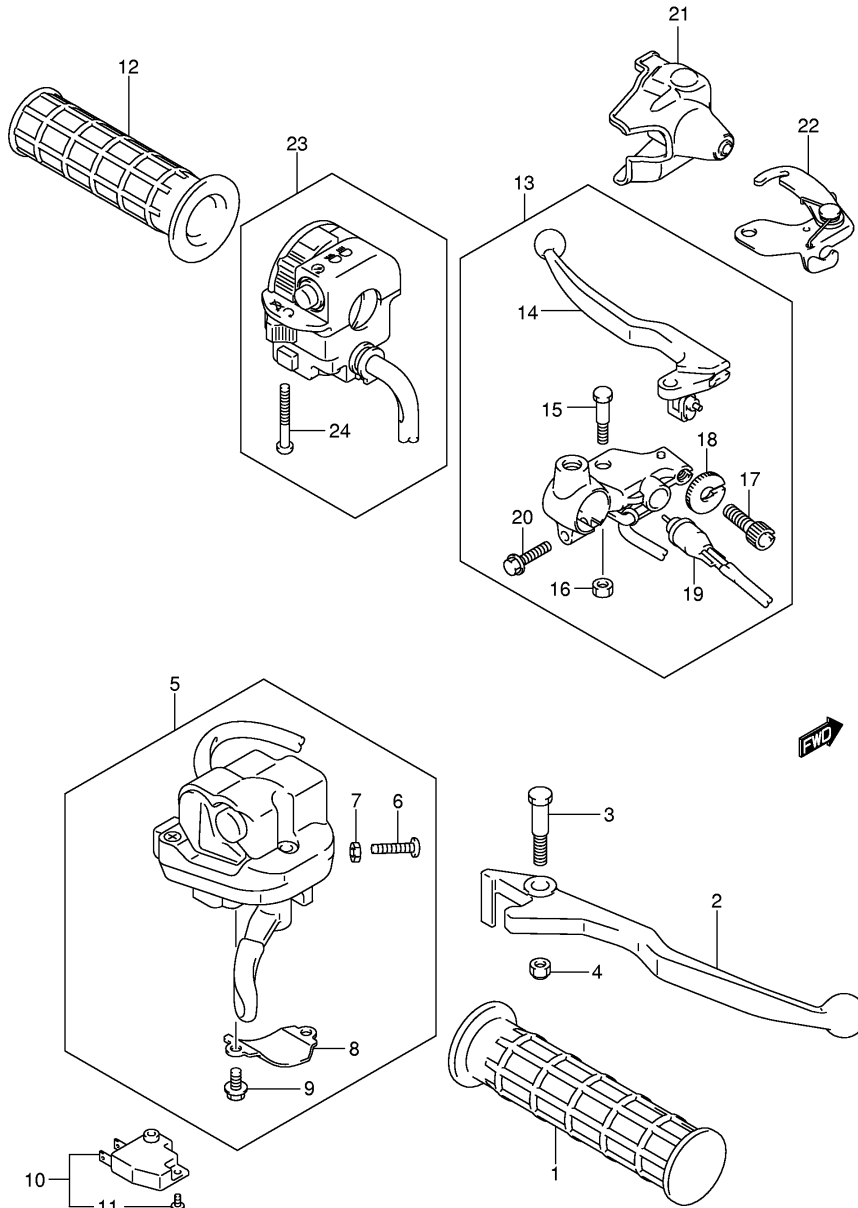

FIG.46

Ref No	Part No	Description
1	57211-21G00	Grip
2	57421-39D20	Lever, Brake
3	57431-04F00	Bolt
4	57433-09F00	Nut
5	57100-31G01	Case Assy, Throttle
6	02112-05203	. . Screw
7	08310-00053	. . Nut
8	57126-07G00	. . Holder
9	57127-07G00	. . Bolt
10	57460-17C11	Switch Assy, Stop
11	57465-17C00	. . Screw
12	57211-21G00	Grip
13	57500-38FC0	Lever Assy, Rear Brake
14	57620-21821	. . Lever Set, Brake
15	57431-09F00	. . Bolt, Pivot
16	08319-21063	. . Nut
17	57441-08C00	. . Adjuster, Cable
18	57442-08C00	. . Lock Nut
19	57560-38FA1	. . Switch Assy, Stop
20	01547-06203	. . Bolt
21	57541-38FA0	Cover, Brake Lever
22	57790-38FA0	Stopper, Brake Lever
23	37400-31G00	Switch Assy, Lh
24	02112-05353	. . Screw