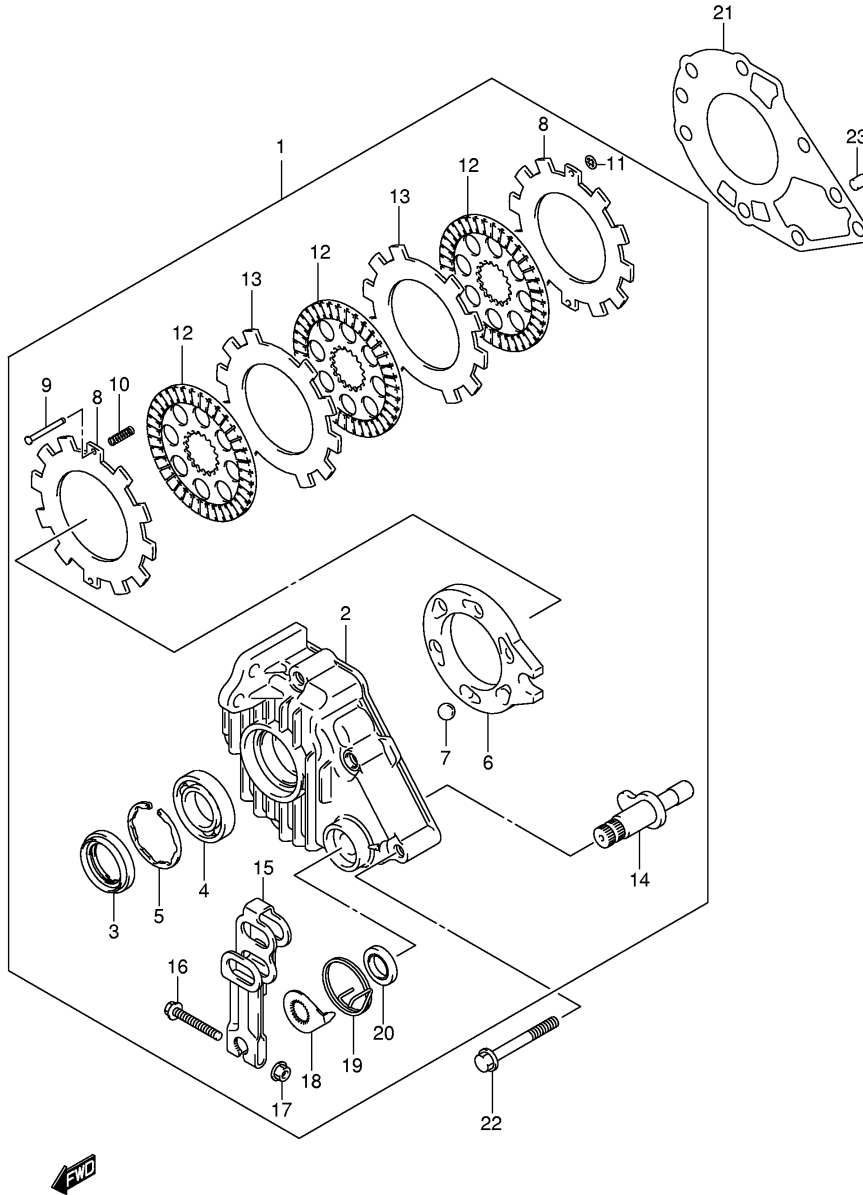

FIG.67

Ref No	Part No	Description
1	64200-31G00	Brake Assy, Rear
2	64290-31G00	. Case, Rear Brake
3	09283-34013	. Seal, Rear Brake Case
4	08113-60050	. Bearing
5	64215-31G00	. Circlip, Rr Brake Case
6	64292-31G00	. Plate, Pressure
7	64295-31G00	. Ball
8	64293-31G00	. Plate, Side
9	64297-31G00	. Pin, Side Plate
10	64296-31G00	. Sprig, Side Plate
11	64298-31G00	. Nut, Side Plate
12	64420-31G00	. Plate, Friction
13	64294-31G00	. Plate, Separator
14	64440-31G00	. Cam, Rear Brake
15	64451-31G00	. Lever, Rr Brake Cam
16	64455-31G00	. Bolt, Rr Brake Cam Lever
17	64456-31G00	. Nut, Rr Brake Cam Lever
18	64492-31G00	. Plate, Brake Lining Indicator
19	64484-31G00	. Spring, Rr Brake Cam Lever
20	64443-31G00	. Seal, Rr Brake Cam
21	64124-31G00	Gasket, Rr Brake Case
22	09103-08332	Bolt, Rr Brake Case
23	09261-09002	Pin, Rr Brake Case Knock