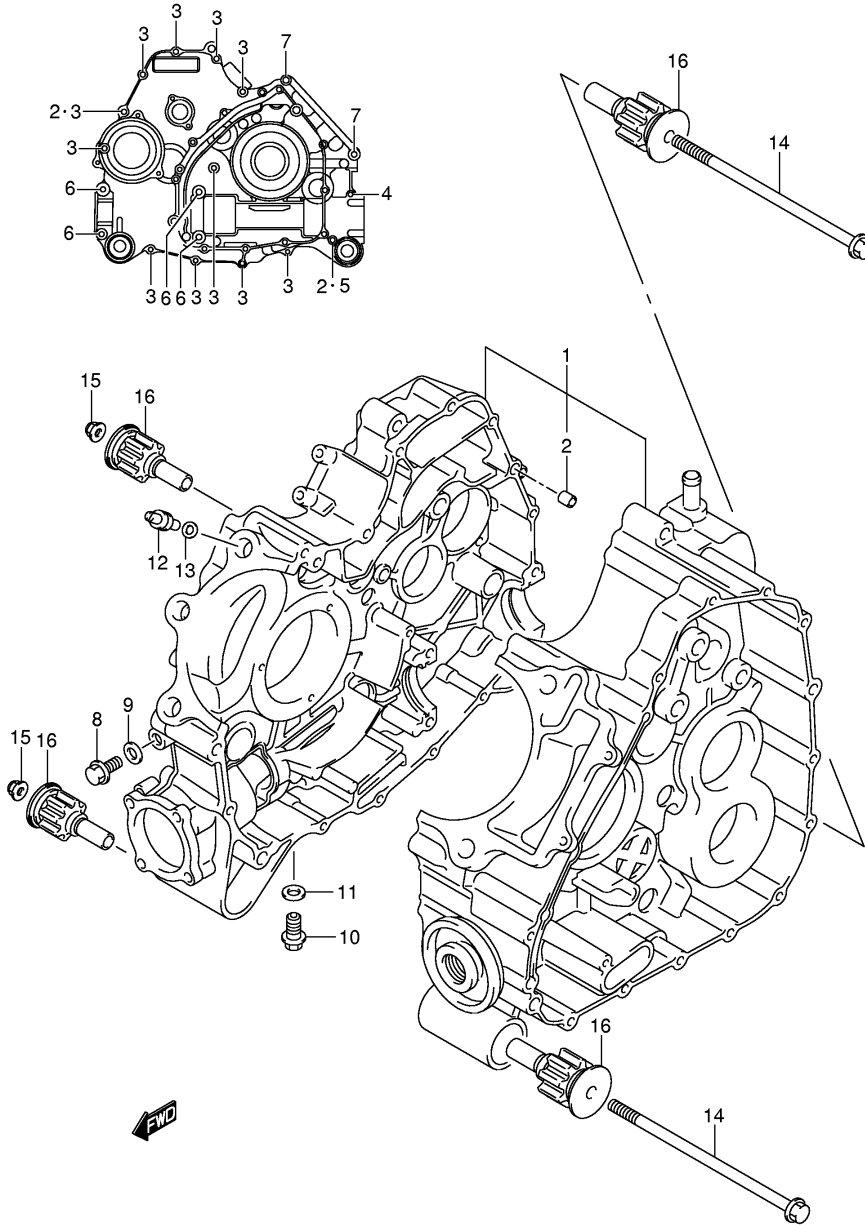

LT-A700XK6 P17_003
 CYLINDER HEAD

FIG.4

Ref No	Part No	Description
1	11211-31G00-0F0	Cylinder
1	11211-31G10-0F0	Cylinder
2	11241-31G00	Gasket, Cylinder
3	04211-13189	Pin
4	01421-06203	Bolt, Stud
5	08316-10063	Nut
6	17857-31G00	Union, Water Hose
7	09280-21015	O-ring (d:2.7,id:21.4)
8	07130-06123	Bolt

FIG.5

Ref No	Part No	Description
1	11300-31810	Crankcase Set
2	04211-11169	. Pin
3	01547-06503	. Bolt
4	01547-06803	. Bolt
5	01547-06903	. Bolt
6	01550-08503	. Bolt
7	01550-08753	. Bolt
8	01550-08123	Plug, Oil Gallery
9	09168-08016	Gasket
10	09247-12104	Plug, Oil Drain
11	09168-12002	Gasket
12	09493-20014	Jet, T/m Oil Gallery
13	09280-04004	O-ring
14	09103-10118	Bolt, Eng Mtg (l:195)
15	09159-10058	Nut, Eng Mtg
16	11651-31G00	Bush, Eng Mtg