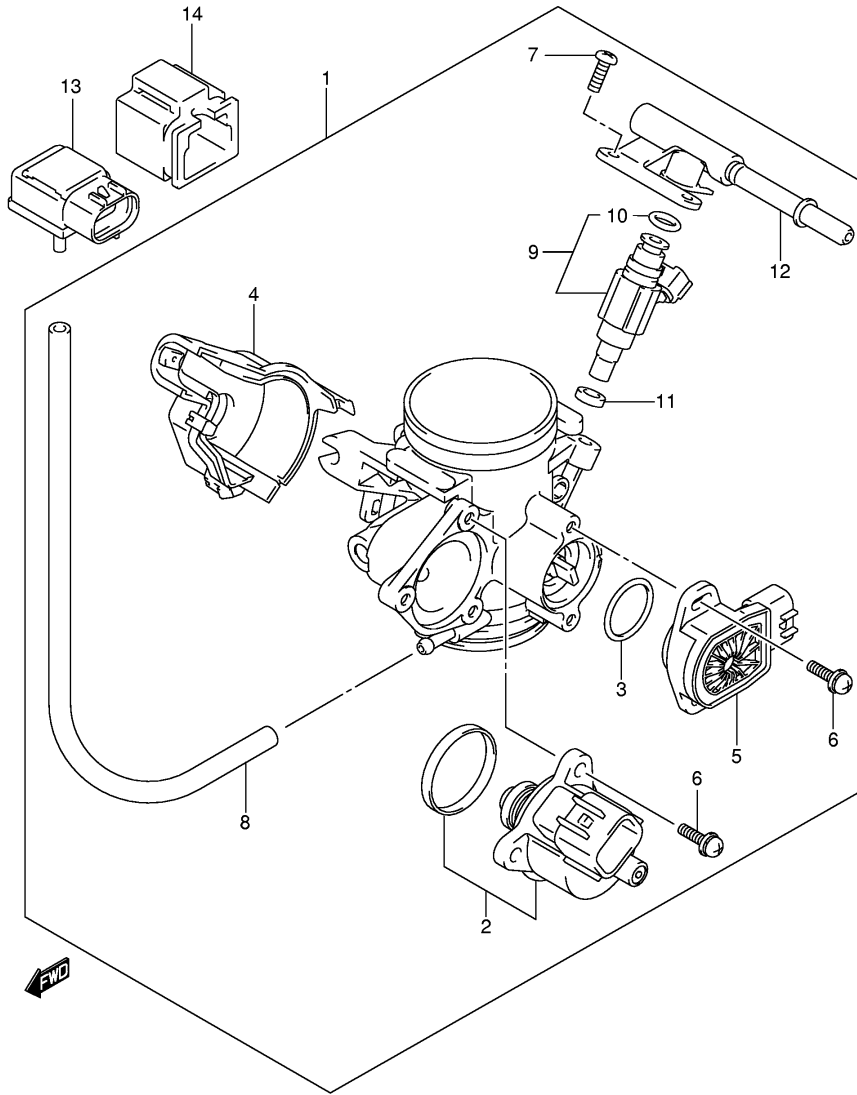

FIG.11

Ref No	Part No	Description
1	12710-31G00	Camshaft, Intake
2	12720-31G00	Camshaft, Exhaust
3	12911-31G00	Valve, Intake
4	12912-31G00	Valve, Exhaust
5	12921-31G00	Spring, Valve
6	12931-02F10	Retainer, Valve Spring
7	12932-24400	Cotter, Valve
8	12933-38400	Seat, Valve Spring
9	09289-05015	Seal, Oil
10	12891-02F00	Tappet
11	12892-41C00-230	Shim, Tappet
11	12892-41C00-235	Shim, Tappet
11	12892-41C00-240	Shim, Tappet
11	12892-41C00-245	Shim, Tappet
11	12892-41C00-250	Shim, Tappet
11	12892-41C00-255	Shim, Tappet
11	12892-41C00-260	Shim, Tappet
11	12892-41C00-265	Shim, Tappet
11	12892-41C00-270	Shim, Tappet
11	12892-41C00-275	Shim, Tappet
11	12892-41C00-280	Shim, Tappet
11	12892-41C00-285	Shim, Tappet
11	12892-41C00-290	Shim, Tappet
11	12892-41C00-295	Shim, Tappet
11	12892-41C00-300	Shim, Tappet
11	12892-41C00-305	Shim, Tappet
11	12892-41C00-310	Shim, Tappet
11	12892-41C00-315	Shim, Tappet
11	12892-41C00-320	Shim, Tappet
11	12892-41C00-325	Shim, Tappet
11	12892-41C00-330	Shim, Tappet
11	12892-41C00-335	Shim, Tappet
11	12892-41C00-340	Shim, Tappet
11	12892-41C00-345	Shim, Tappet
11	12892-41C00-350	Shim, Tappet
12	12800-41810	Shim Set, Tappet Inc.ref.no.11-4~11-25 (5pcs.each)& No.13
13	99000-69471	• . Case, Tappet Shim

LT-A700XK6 P17_012
 CAM CHAIN

FIG.13

Ref No	Part No	Description
1	13400-31G00	Body Assy, Throttle
2	13520-31G00	• Motor, Isc Stepping
3	13575-31G00	• O Ring
4	13578-31G00	• Cover
5	13580-31G00	• Sensor Assy
6	13601-20G00	• Screw
7	13602-06128	• Screw
8	13683-10F70	• Hose
9	15710-31G00	• Injector Assy
10	15717-16G00	•• O Ring
11	15722-29G00	• Seal
12	15731-31G00	• Delivery Pipe
13	15620-10G00	Sensor, Air Pressure
14	15625-10G00	Holder, Air Pressure