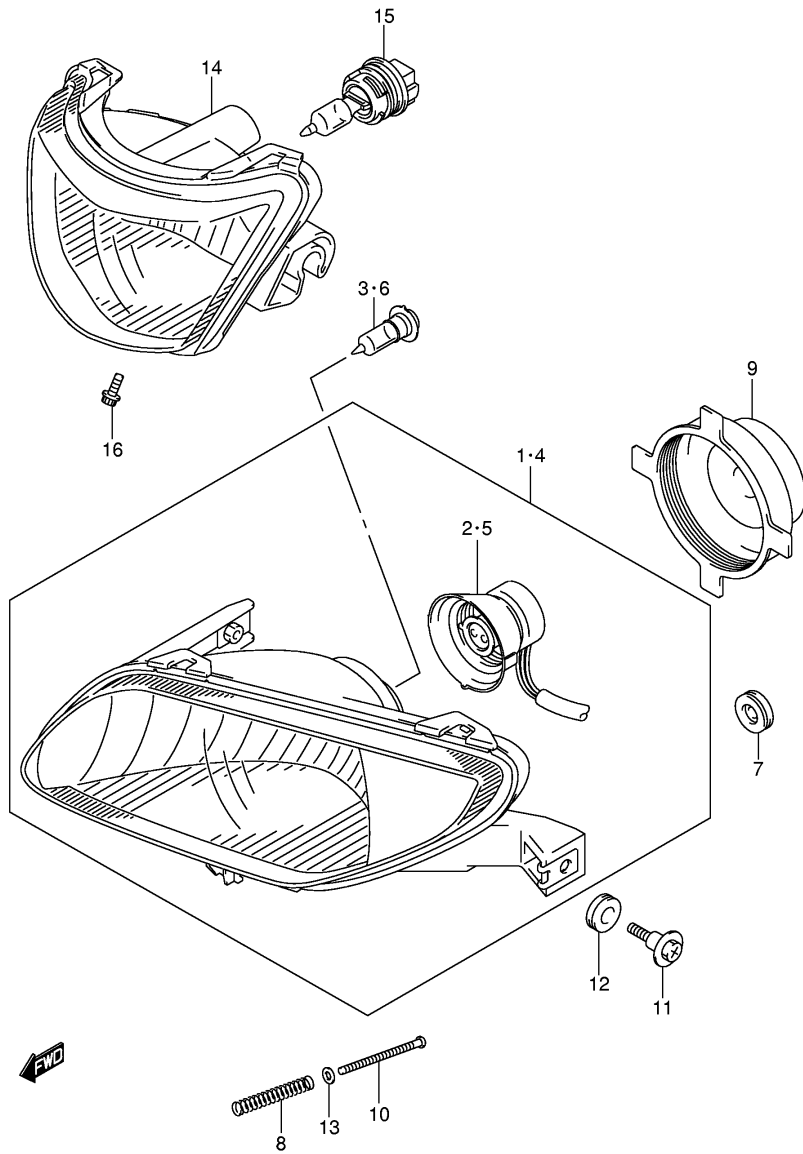

FIG.33

Ref No	Part No	Description
1	35100-31G00-999	Headlamp Assy, R
2	35171-31GR0	• Cord Assy, R
3	09471-12097	Bulb (14v30/30w)
4	35300-31G00-999	Headlamp Assy, L
5	35171-31GL0	• Cord Assy, L
6	09471-12097	Bulb (14v30/30w)
7	09308-07011	Grommet, Headlamp Housing
8	35154-31300	Spring, Headlamp Adjust
9	35174-31G00	Cover, Headlamp Housing
10	09125-04031	Screw, Headlamp Adjust
11	09139-06118	Screw, Headlamp
12	09320-10501	Cushion, Headlamp
13	08322-01043	Washer, Headlamp
14	35100-31GA0-999	Headlamp Assy, Aux
15	09471-12217	Bulb (12v,40/40w)
16	07120-05123	Bolt, Headlamp Adjust