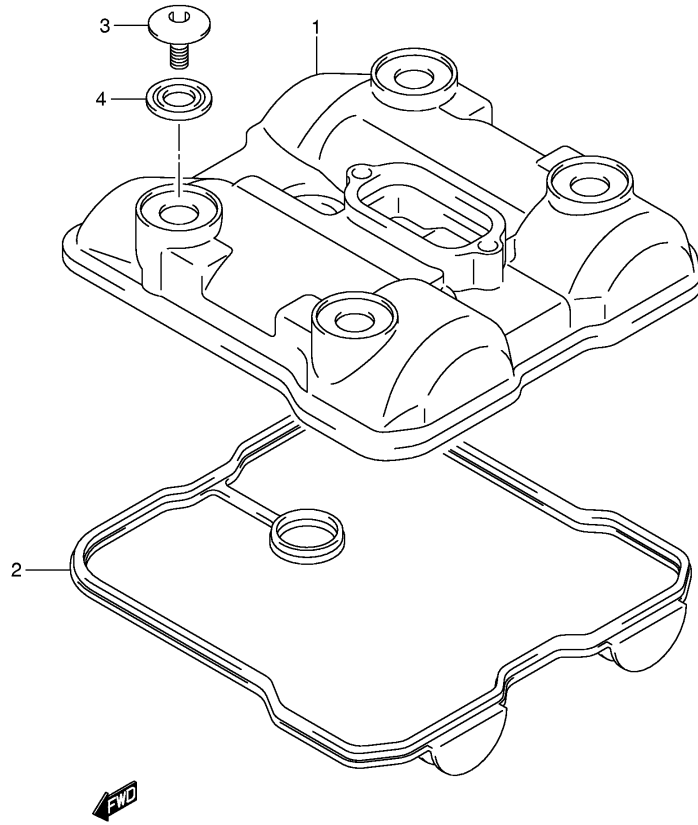

FIG.2

Ref No	Part No	Description
1	11171-31G00	Cover, Cylinder Head
2	11173-31G00	Gasket, Cyl Head Cover
3	09106-07009	Bolt, 7x17.5
4	09161-11008	Washer

LT-A700XK6 P17_002
CYLINDER HEAD COVER

FIG.3

Ref No	Part No	Description
1	11100-31G00	Head Assy, Cylinder
2	09103-06266	• Bolt, 6x40
3	09206-08001	• Pin, 6.2x8x11
4	11115-32E70	Guide, Valve (os:0.3)
5	11141-31G00	Gasket, Cylinder Head
6	11161-31G00	Bolt, Cylinder Head (l:200)
7	09103-06060	Bolt, 6x100
8	09103-06103	Bolt, 6x70
9	04211-13189	Pin
10	07120-06123	Plug
11	09168-06023	Gasket, 5.8x13x1.2
12	09482-00528	Plug, Spark (cr6e)
12	09482-00529	Plug, Spark (u20esr-n)
12	09482-00456	Plug, Spark (cr8e)
12	09482-00457	Plug, Spark (u24esr-n)
12	09482-00516	Plug, Spark (cr7e)
12	09482-00515	Plug, Spark (u22esr-n)
12	09482-00458	Plug, Spark (cr9e)
12	09482-00459	Plug, Spark (u27esr-n)
12	09482-00590	Plug, Spark (cr6eia-9)
13	13101-31G00	Pipe Assy, Intake
14	09106-06105	Bolt, Intake Pipe
15	09402-62208	Clamp, Intake Pipe
16	13650-10G00	Sensor, Water Pump
17	09168-12017	Gasket, Water Temp Sensor
18	17661-31G00	Cover
19	17670-06G60	Thermostat
20	01550-08253	Bolt
21	11653-31G00	Plate, Eng Mtg Damper
22	11654-31G00	Damper, Eng Mtg
23	11655-31G00	Stopper, Eng Mtg
24	01550-08123	Bolt

LT-A700XK6 P17_003
 CYLINDER HEAD

FIG.4

Ref No	Part No	Description
1	11211-31G00-0F0	Cylinder
1	11211-31G10-0F0	Cylinder
2	11241-31G00	Gasket, Cylinder
3	04211-13189	Pin
4	01421-06203	Bolt, Stud
5	08316-10063	Nut
6	17857-31G00	Union, Water Hose
7	09280-21015	O-ring (d:2.7,id:21.4)
8	07130-06123	Bolt