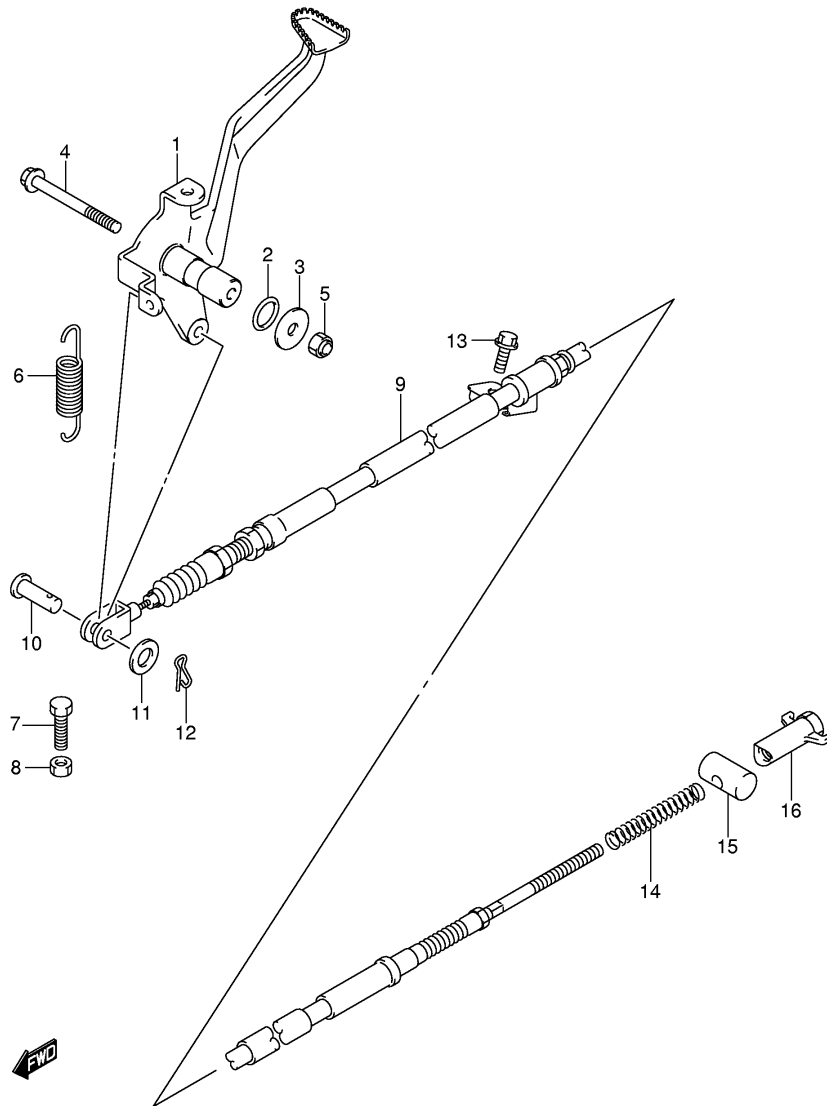

FIG.38

Ref No	Part No	Description
1	43110-31G00	Pedal, Brake
2	09280-14011	O Ring
3	09160-06138	Washer
4	01550-06653	Bolt
5	08319-21063	Nut
6	09443-12019	Spring, Return
7	01500-06203	Bolt, Adjuster
8	08310-00063	Nut
9	58510-31G00	Cable, Rear Brake
10	09200-05001	Pin, Front
11	08322-01063	Washer
12	09385-06012	Cotter Pin
13	01550-06163	Bolt, Cable
14	09440-08042	Spring
15	09209-13006	Pin
16	09150-06015	Nut