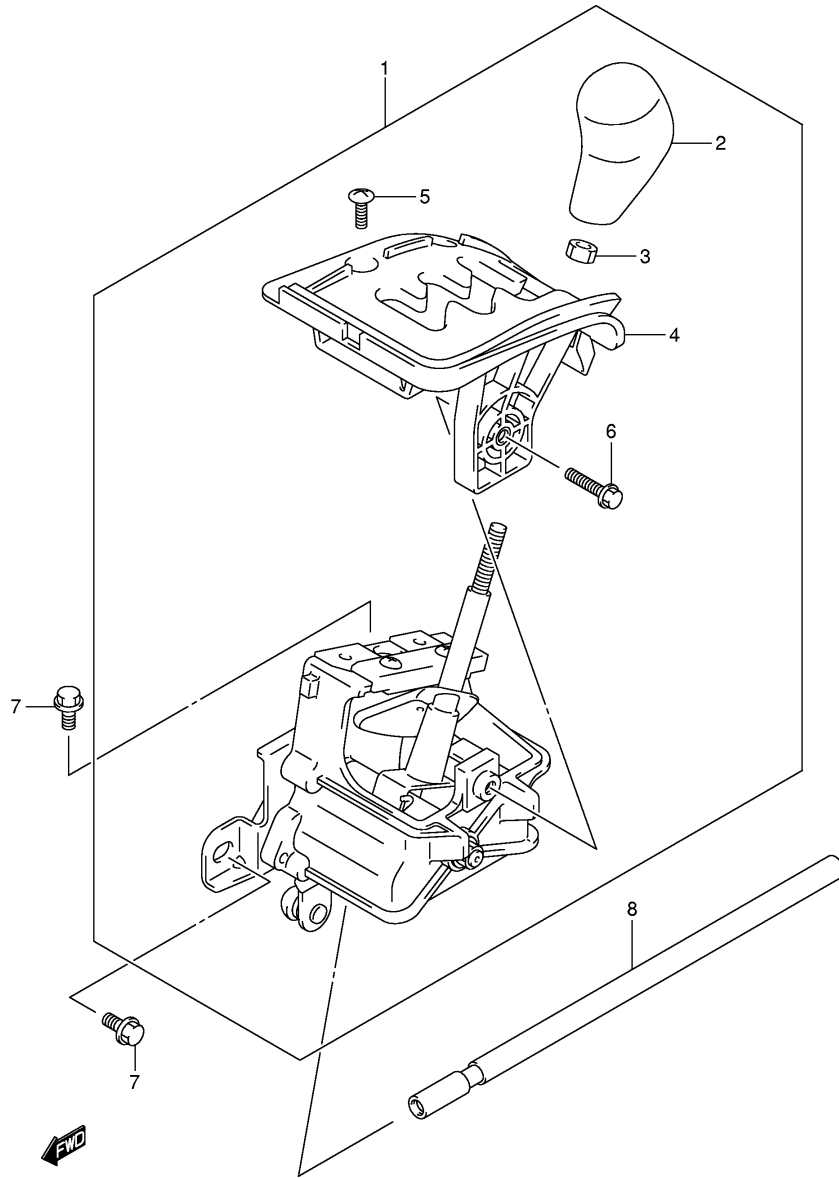

LT-A700XK6 P17_046
HANDLE LEVER

FIG.47

Ref No	Part No	Description
1	57800-31G00	Lever Assy, Transmission
2	57830-31G00	• Knob, T/m Lever
3	08310-00083	• Nut
4	57940-31G00	• Cover, T/m Lever
5	09139-06083	• Screw, Upper
6	02162-06253	• Bolt, Side
7	01550-08163	Bolt
8	57911-31G00	Rod, Lever