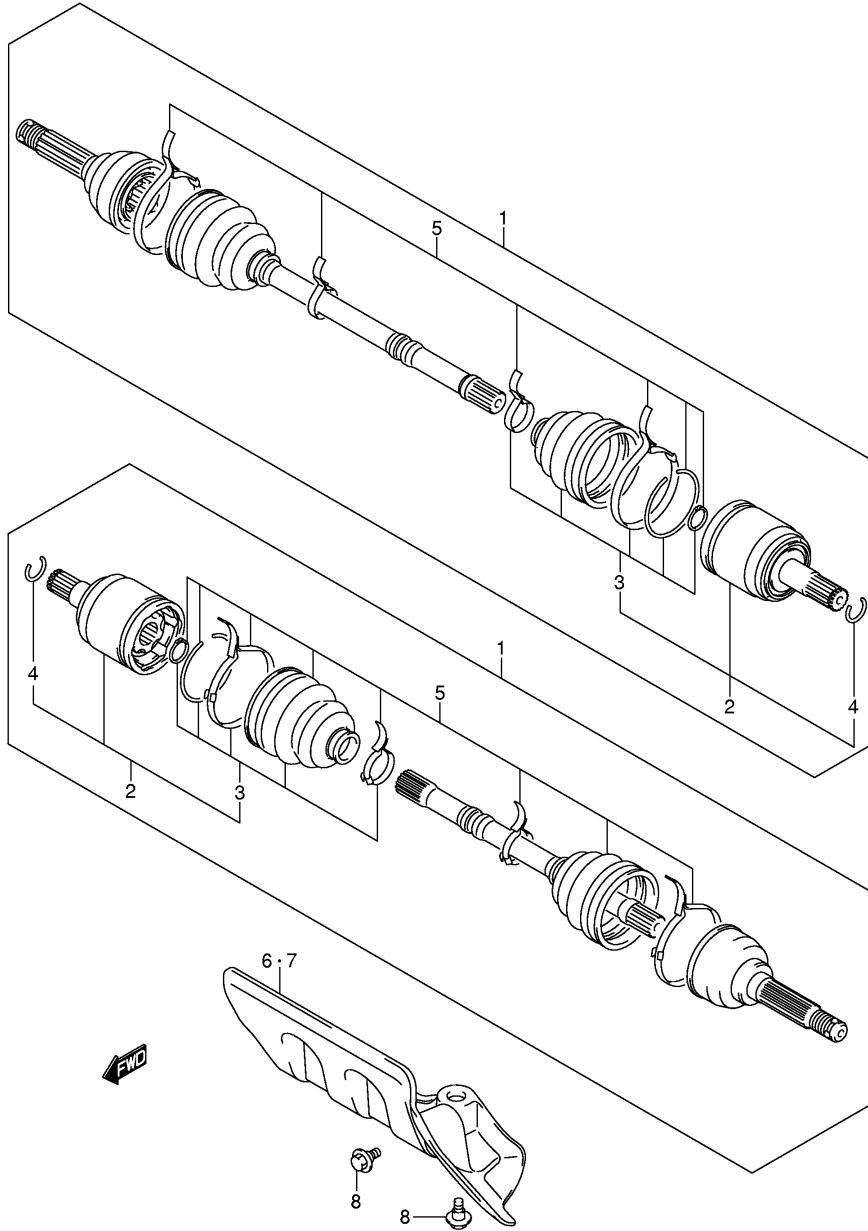

Ref No	Part No	Description
1	54901-31G10	Shaft Assy, Front Drive
2	54933-31G10	• . Joint Set
3	54931-31G10	•• . Boot Set, Inner
4	54925-19B00	•• . Circlip
5	54930-31G01	• . Boot Set, Outer
6	54903-31G00	Protector, Drive Shaft Rh
7	54904-31G00	Protector, Drive Shaft Lh
8	09111-06085	Bolt

FIG.58