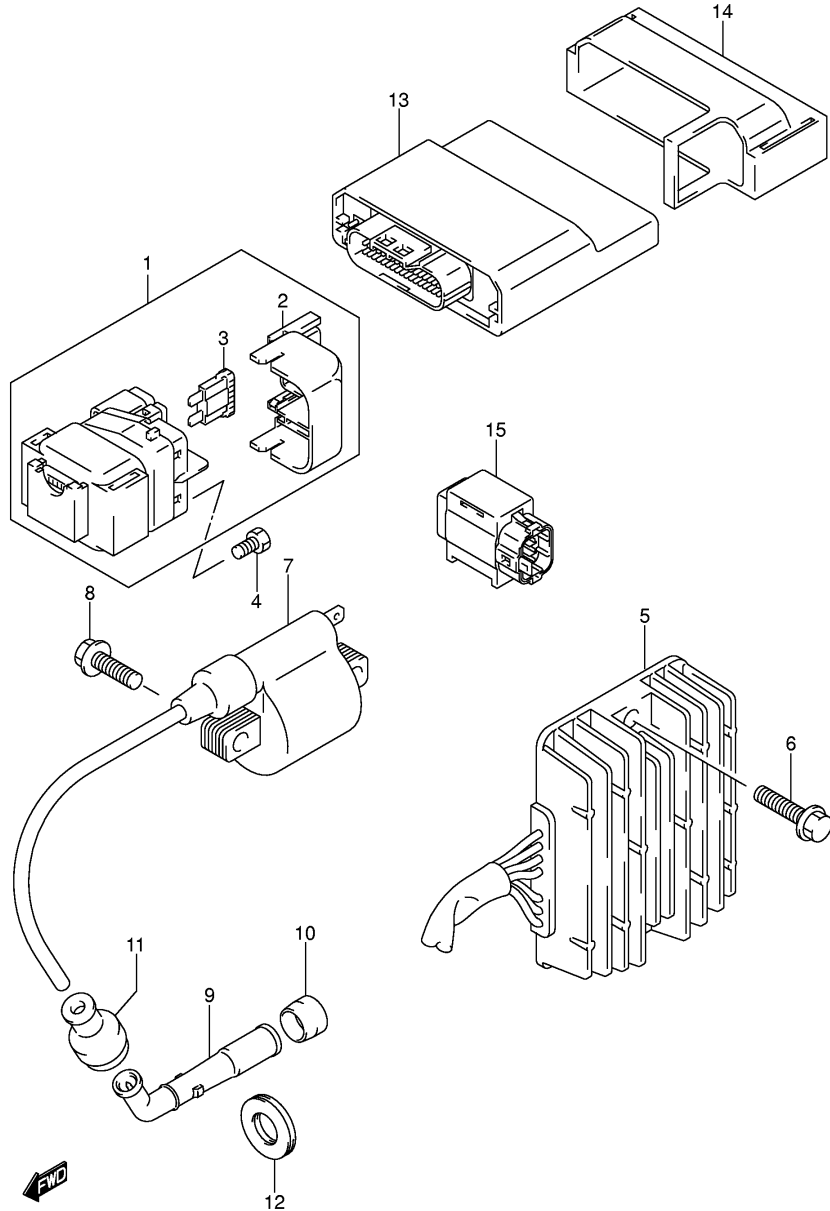

ELECTRICAL (~F.NO.5SAAP41A 67110000)

FIG.30

Ref No	Part No	Description
1	31800-35F00	Relay Assy, Starting Mot
2	31861-26E00	• . Cover, Starter Relay
3	09481-30101	• . Fuse (30a)
4	09128-06013	Bolt, Starting Motor (6x8)
5	32800-41F10	Rectifier Assy
6	02162-06253	Bolt, Rectifier
7	33410-19B10	Coil Assy, Ignition
8	01550-06203	Bolt, Ignition Coil
9	33510-17G00	Cap Assy, Spark Plug
10	33541-23E01	Seal, Spark Plug Cap
11	33542-38B00	Seal, High Tension Cord
12	33543-33E01	Cover, Spark Plug Cap
13	32920-31GA0	Control Unit, Fi
14	32980-31G00	Holder, Fi Control Unit
15	33960-06G10	Sensor Assy, Fuel Cut

LT-A700XK6 P17_030
ELECTRICAL