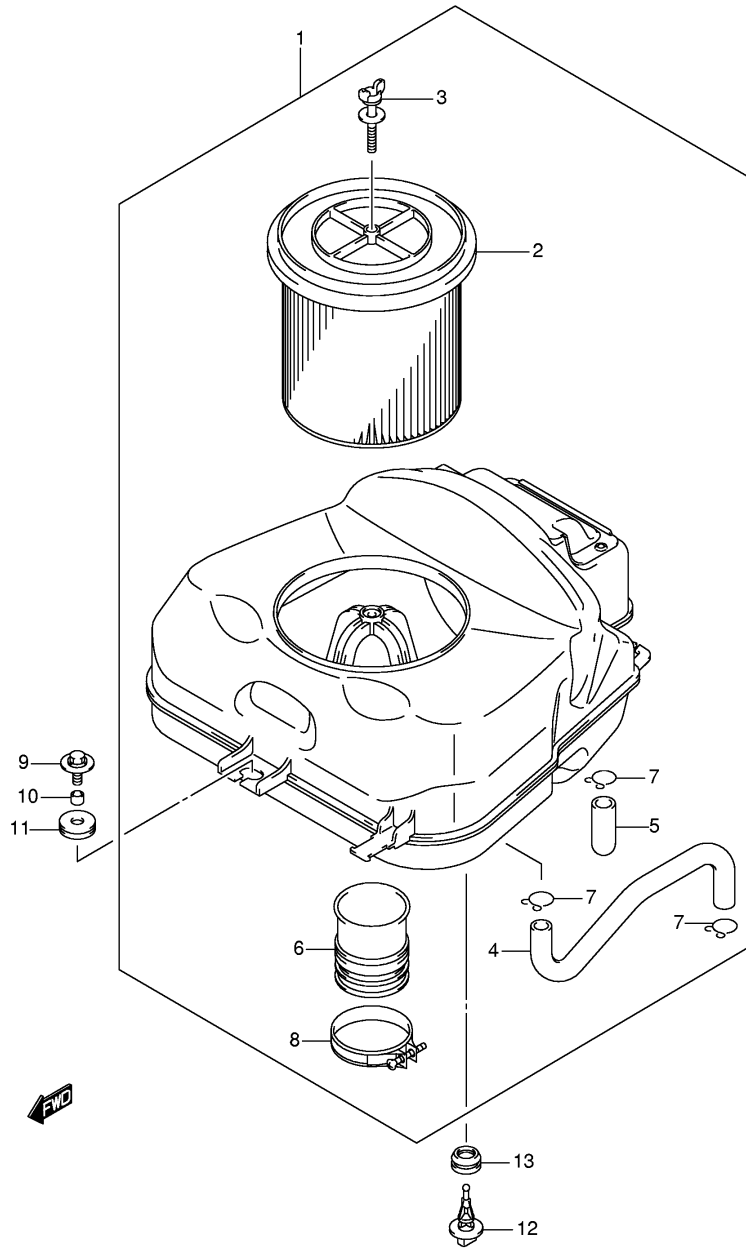

FIG.14

Ref No	Part No	Description
1	13700-31G00	Cleaner Assy, Air
2	13780-31G00	. Filter Assy
3	13831-31G00	. Bolt, Wing
4	13853-31G00	. Tube, Breather
5	13878-09F00	. Plug, Drain
6	13881-31G00	. Tube, Outlet
7	09401-14301	. Clip
8	09402-58208	. Clamp
9	09116-06149	Bolt, 6x20
10	09180-06247	Spacer, 6.1x8x7
11	09320-08028	Cushion
12	13650-52G00	Sensor, Air Temp
13	13655-77E00	Grommet, Air Temp Sensor

LT-A700XK6 P17_014
AIR CLEANER