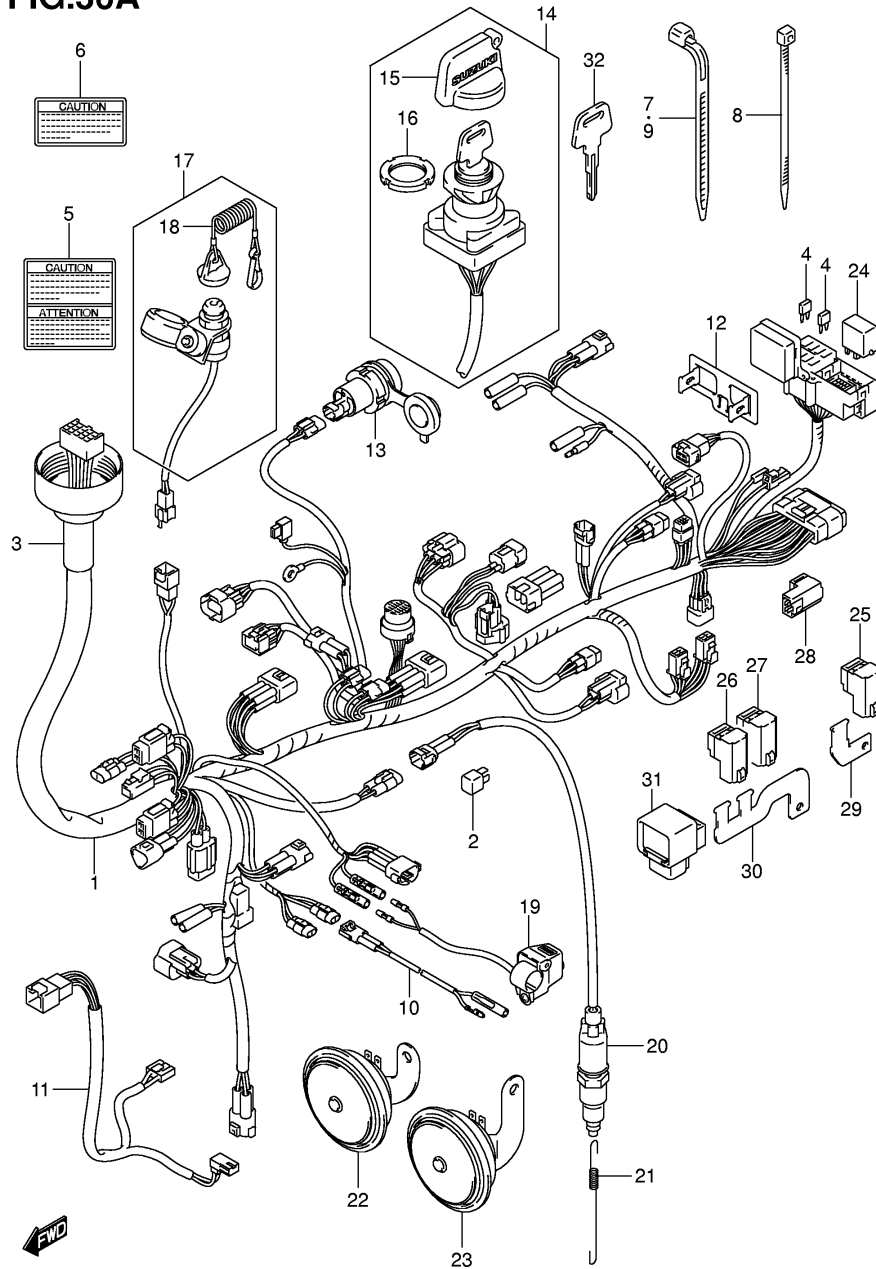

FIG.36A

Ref No	Part No	Description
1	36610-31G40	Harness, Wiring
1	36610-31G50	Harness, Wiring
2	32800-16A00	• . Rectifier Assy
3	36618-31G00	• . Cover
4	09481-10501	• . Fuse (10a)
4	09481-15501	• . Fuse (15a)
5	38852-03G10	Label, Caution Max Amp
6	38852-09F30	Label, Caution Max Amp
7	09407-11401	Clamp (l:95)
7	09407-14403	Clamp (l:125)
7	09407-18402	Clamp (l:165)
8	09407-14407	Clamp (l:145)
9	09407-19401	Clamp (l:190)
10	36852-31G00	Wire, Horn Lead
11	36854-03G00	Wire, Front Brake Sw Lead
12	36744-31G00	Bracket, Fuse
13	38850-03G00	Terminal, Power Source
14	37110-31G00	Switch Assy, Ignition
15	37142-19B00	• . Mascot, Key
16	37112-24500	• . Nut
17	37820-19B00	Switch Assy, Emergency
18	37825-24500	• . Wire, Emergency Switch
19	37830-18A00	Switch Assy, Horn
20	37740-38F01	Switch Assy, Stop Lamp
21	09443-06080	Spring, Stop Lamp
22	38500-31G00	Horn Assy
23	38500-31G10	Horn Assy
24	38730-09F00	Relay, Neutral Start
25	38740-26E00	Relay Assy, Backup Lamp
26	38740-31G10	Relay Assy, Neutral Start
27	38740-31G10	Relay Assy, Def Lock
28	38740-31G01	Relay Assy, Fuel Pump
29	38741-05300	Bracket, Back Up Lamp Relay
30	38741-31G10	Bracket, Relay
31	38750-31G00	Relay Assy, Drive
32	37146-19B00	Key, Blank Type (c)
32	37146-19B10	Key, Blank Type (d)
32	37146-19B20	Key, Blank Type (e)
32	37146-19B30	Key, Blank Type (f)

LT-A700XK6 P17_036A
WIRING HARNESS