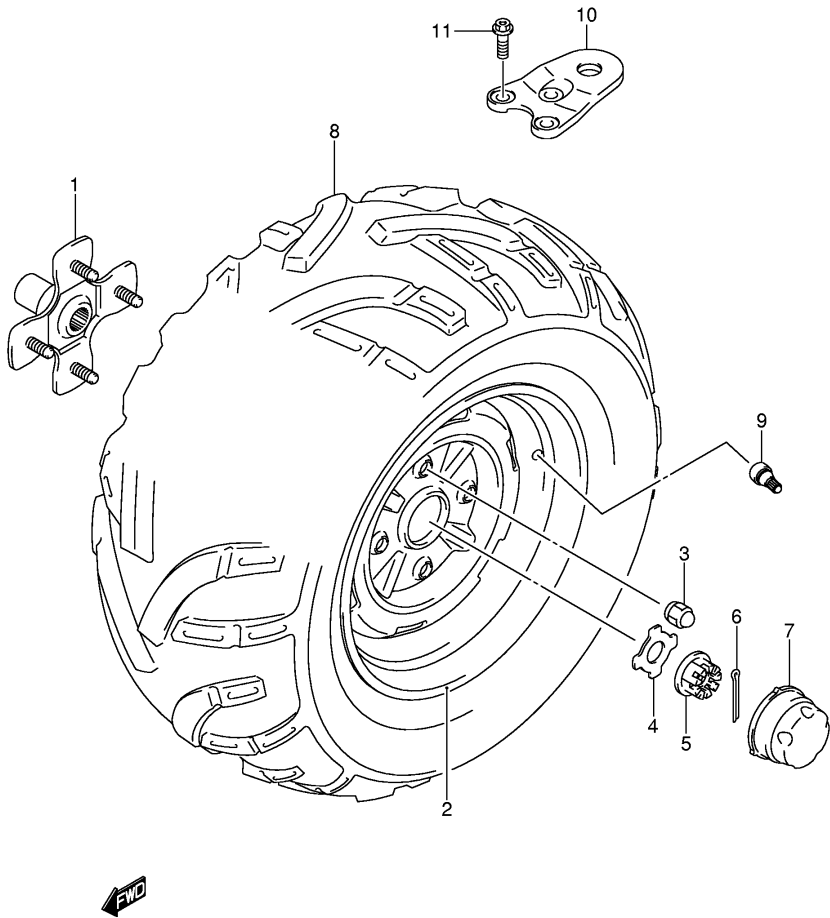

FIG.65

Ref No	Part No	Description
1	64110-31G00	Hub, Rear Wheel Lh
2	65310-31G10-291	Rim, Rear Wheel (12x7.5at)
3	09159-10045	Nut
4	64723-03G00	Washer
5	09141-20006	Nut, Hub
6	04111-40408	Cotter Pin
7	54725-09F01	Cap, Wheel Center
8	65110-31G00	Tire, Rear (at25x10-12)
9	43130-24A00	Valve Assy, Wheel Rim (tr412)
10	95211-31G00	Plate, Trailer Tow
11	09103-10366	Bolt