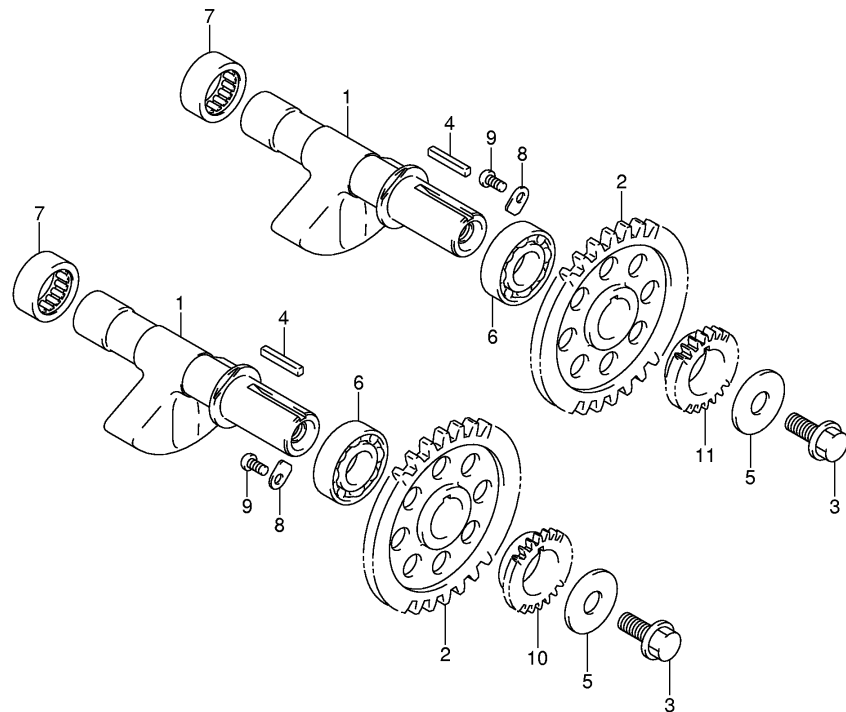

LT-A700XK6 P17_008
 CRANKSHAFT

FIG.9

Ref No	Part No	Description
1	12600-31810	Clutch Set, Starter
2	09263-35042	• Bearing, 35x45x20
3	09106-08106	Bolt, 8x20
4	12612-31G00	Gear, Starter Idle No.2
5	09206-12007	Pin, Starter Idle Gear No.2
6	12600-31G00	Limiter Assy, Starter Idle Gear
7	12618-31G00	Bush, Limiter Gear Shaft
8	08211-10221	Washer
9	09262-12001	Bearing, 12x28x8
10	08331-41286	Circlip

FIG.10

Ref No	Part No	Description
1	12651-31G02	Balancer, Crank
2	12666-31G11	Gear, Crank Balancer Driven
3	09103-10290	Bolt, 10x20
4	09421-04005	Key
5	08211-10305	Washer
6	09262-20137	Bearing, 20x42x12
7	09263-20091	Bearing, 20x28x16
8	24741-21A00	Retainer, Crank Gal Brg
9	09125-06110	Bolt, 6x12
10	16321-31G00	Sprocket, Oil Pump Drive
11	17451-31G00	Gear, Water Pump Drive