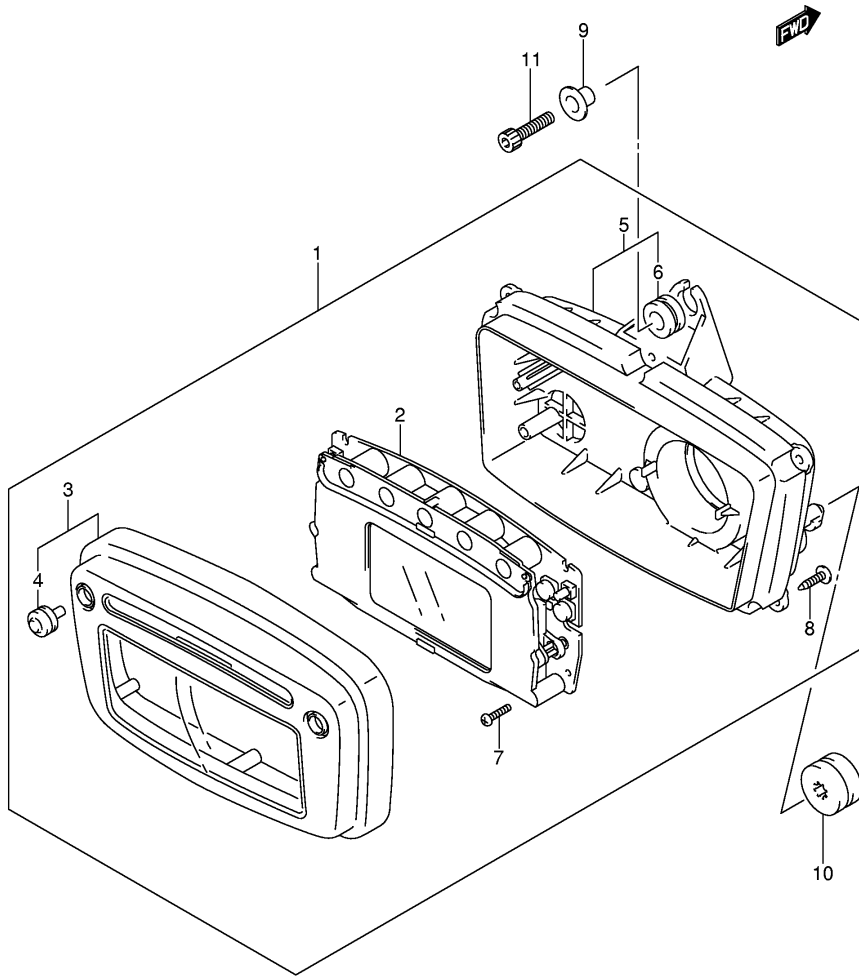

FIG.32

Ref No	Part No	Description
1	34100-31G20	Speedometer Assy
1	34100-31G00	Speedometer Assy
2	34120-31G20	• . Speedometer
2	34120-31G00	• . Speedometer
3	34150-31G00	• . Case, Upper
4	34124-24F00	•• .. Switch Rubber
5	34111-31G00	• . Case, Lower
6	34955-33E00	•• .. Cushion, Meter
7	34149-31F10	• . Screw (3x14)
8	34149-03G00	• . Screw (3x14)
9	34187-47F00	Spacer, Speedometer
10	34955-13E00	Cushion, Meter No.1
11	07130-05203	Bolt, Speedometer