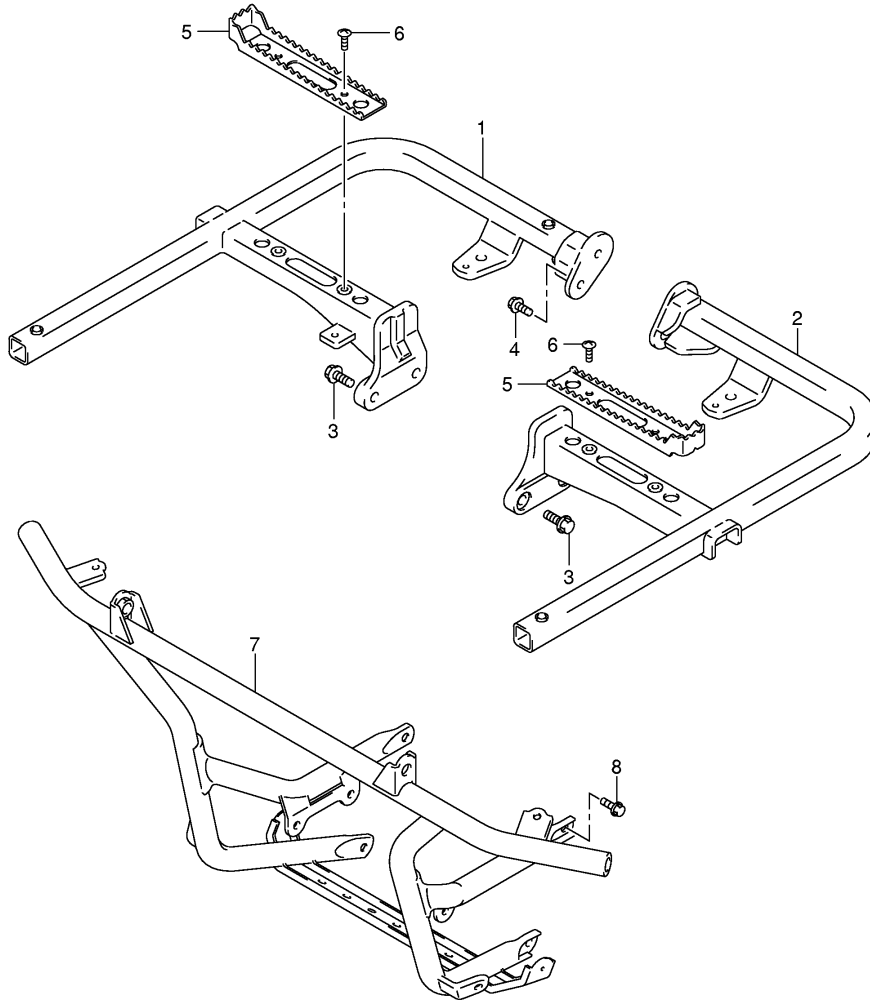

FIG.39

Ref No	Part No	Description
1	43510-31G00	Footrest, Front Rh
2	43520-31G00	Footrest, Front Lh
3	09103-10378	Bolt, Front
4	09103-08286	Bolt, Rear
5	43511-31G00	Plate, Footrest
6	02142-06123	Screw
7	43990-31G00	Grip, Front
8	09103-08283	Bolt