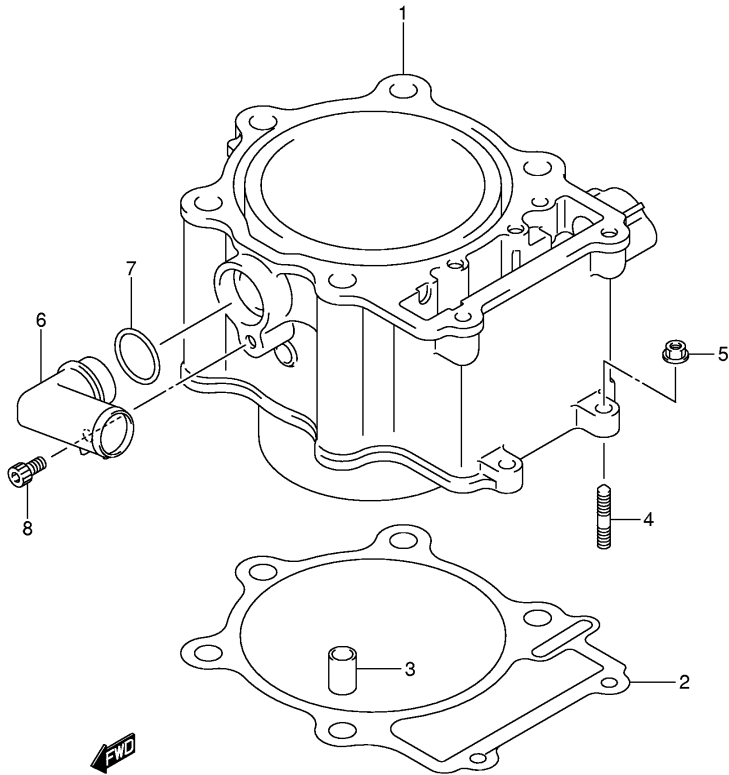

FIG.2

Ref No	Part No	Description
1	11171-31G00	Cover, Cylinder Head
2	11173-31G00	Gasket, Cyl Head Cover
3	09106-07009	Bolt, 7x17.5
4	09161-11008	Washer

LT-A700XK6 P17_002
CYLINDER HEAD COVER

FIG.3

Ref No	Part No	Description
1	11100-31G00	Head Assy, Cylinder
2	09103-06266	• Bolt, 6x40
3	09206-08001	• Pin, 6.2x8x11
4	11115-32E70	Guide, Valve (os:0.3)
5	11141-31G00	Gasket, Cylinder Head
6	11161-31G00	Bolt, Cylinder Head (l:200)
7	09103-06060	Bolt, 6x100
8	09103-06103	Bolt, 6x70
9	04211-13189	Pin
10	07120-06123	Plug
11	09168-06023	Gasket, 5.8x13x1.2
12	09482-00528	Plug, Spark (cr6e)
12	09482-00529	Plug, Spark (u20esr-n)
12	09482-00456	Plug, Spark (cr8e)
12	09482-00457	Plug, Spark (u24esr-n)
12	09482-00516	Plug, Spark (cr7e)
12	09482-00515	Plug, Spark (u22esr-n)
12	09482-00458	Plug, Spark (cr9e)
12	09482-00459	Plug, Spark (u27esr-n)
12	09482-00590	Plug, Spark (cr6eia-9)
13	13101-31G00	Pipe Assy, Intake
14	09106-06105	Bolt, Intake Pipe
15	09402-62208	Clamp, Intake Pipe
16	13650-10G00	Sensor, Water Pump
17	09168-12017	Gasket, Water Temp Sensor
18	17661-31G00	Cover
19	17670-06G60	Thermostat
20	01550-08253	Bolt
21	11653-31G00	Plate, Eng Mtg Damper
22	11654-31G00	Damper, Eng Mtg
23	11655-31G00	Stopper, Eng Mtg
24	01550-08123	Bolt

LT-A700XK6 P17_003
 CYLINDER HEAD

FIG.4

Ref No	Part No	Description
1	11211-31G00-0F0	Cylinder
1	11211-31G10-0F0	Cylinder
2	11241-31G00	Gasket, Cylinder
3	04211-13189	Pin
4	01421-06203	Bolt, Stud
5	08316-10063	Nut
6	17857-31G00	Union, Water Hose
7	09280-21015	O-ring (d:2.7,id:21.4)
8	07130-06123	Bolt

FIG.5

Ref No	Part No	Description
1	11300-31810	Crankcase Set
2	04211-11169	. Pin
3	01547-06503	. Bolt
4	01547-06803	. Bolt
5	01547-06903	. Bolt
6	01550-08503	. Bolt
7	01550-08753	. Bolt
8	01550-08123	Plug, Oil Gallery
9	09168-08016	Gasket
10	09247-12104	Plug, Oil Drain
11	09168-12002	Gasket
12	09493-20014	Jet, T/m Oil Gallery
13	09280-04004	O-ring
14	09103-10118	Bolt, Eng Mtg (l:195)
15	09159-10058	Nut, Eng Mtg
16	11651-31G00	Bush, Eng Mtg