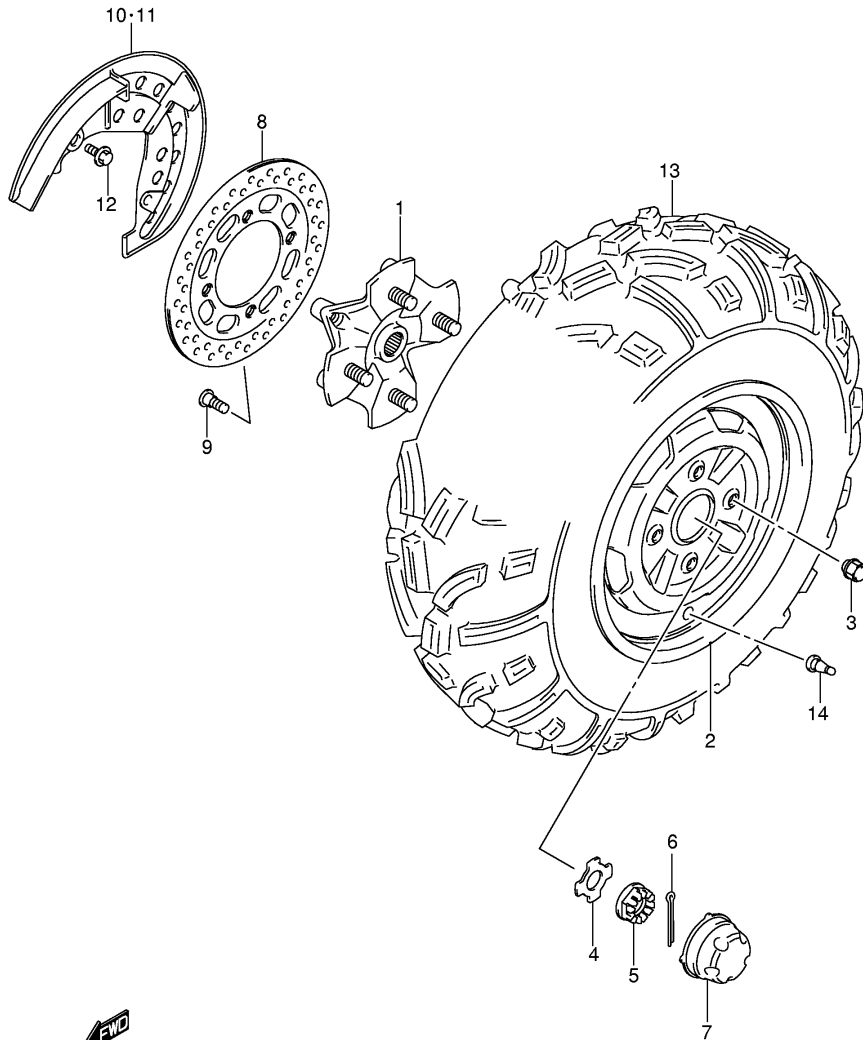

LT-A700XK6 P17_056
FRONT SUSPENSION ARM

FIG.57

Ref No	Part No	Description
1	54110-31G00	Hub, Front Wheel
2	55310-31G10-291	Rim, Front Wheel (12x6.0at)
3	09159-10114	Nut
4	64723-09F00	Washer
5	09141-18010	Nut, Hub
6	04111-40408	Pin, Cotter
7	54725-09F01	Cap, Wheel Center
8	59211-31G00	Disc, Front Brake
9	09106-08160	Bolt, Brake Disc
10	59231-31G00	Cover, Front Disc, R
11	59431-31G00	Cover, Front Disc, L
12	09111-06085	Bolt
13	55110-31G00	Tire, Front (at25x8-12) (dunlop)
14	43130-24A00	Valve Assy, Wheel Rim (tr412)