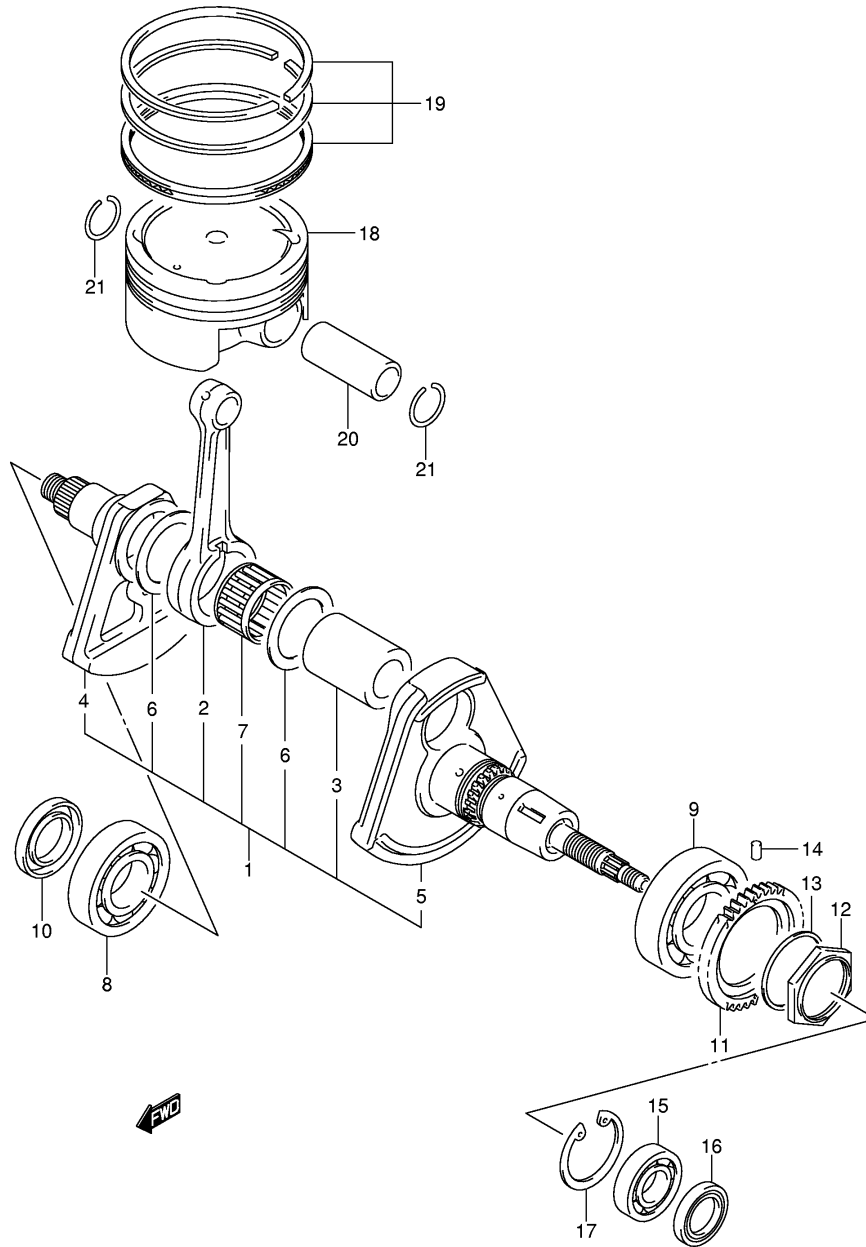

FIG.8

Ref No	Part No	Description
1	12200-31G00	Crankshaft Assy
1	12200-31G10	Crankshaft Assy
2	12161-31G00	. Connrod
3	12210-31D00	. Pin, Crank
4	12220-31G00	. Crankshaft, R
4	12220-31G10	. Crankshaft, R
5	12261-31G00	. Crankshaft, L
5	12261-31G10	. Crankshaft, L
6	09160-41002	. Washer
7	09263-41006	. Bearing
8	12223-31G00	Bearing, R
8	12223-31G01	Bearing, R
9	09262-45007	Bearing, L
10	09282-34001	Seal, Oil
11	12661-31G00	Gear, Crank Balancer Drive
12	12664-31G00	Nut, Crank Balancer Drive Gear
13	09160-45006	Washer
14	09261-05005	Pin
15	09262-25006	Bearing
16	09283-25095	Seal, Oil
17	08331-41479	Circlip
18	12111-31G00-0F0	Piston
19	12140-31G00	Ring Set, Piston
20	12151-31G00	Pin, Piston
21	09381-23003	Circlip

LT-A700XK6 P17_008
CRANKSHAFT