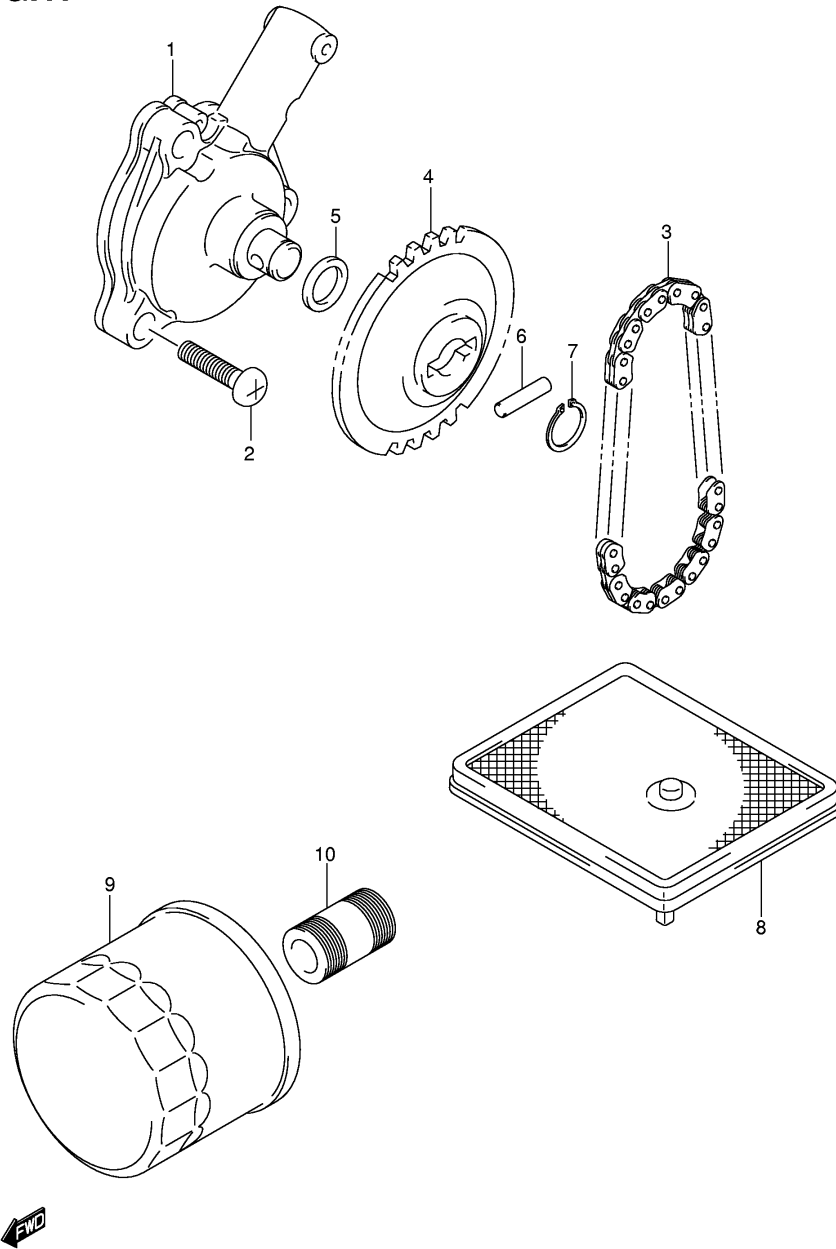

FIG.17

Ref No	Part No	Description
1	16400-31G00	Pump Assy, Eng Oil
2	09125-06035	Screw, 6x25
3	16310-31G00	Chain, Oil Pump Drive
4	16331-31G00	Sprocket, Oil Pump Drive
5	09181-10158	Washer, 10x18x0.5
6	09261-04009	Pin, 4x15.8
7	08331-31106	Circlip
8	16520-32E00	Strainer, Oil
9	16510-03G00-X07	Filter Assy, Eng Oil
10	16591-06B00	Union, Oil Filter Stand