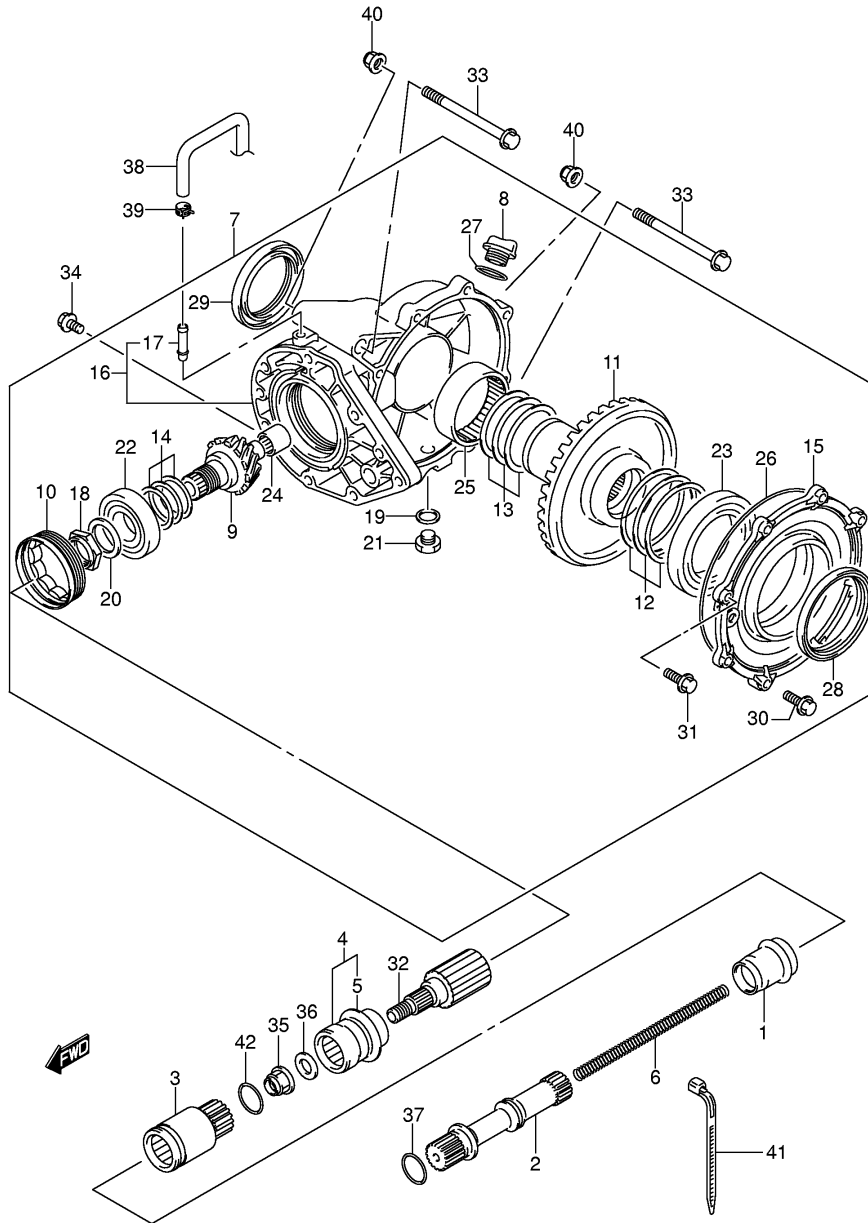

FIG.27A

Ref No	Part No	Description
1	27153-31G40	Boot, Joint Shaft
2	27155-31G10	Shaft, Rear Propeller
3	27157-31G10	Joint, Rear Propeller
4	27170-31G20	Coupling, Rr Prop Shaft
5	27592-31G10	• . Plate, Output Oil Seal
6	27192-31G10	Spring, Rear Propeller
7	27410-31G10	Case Assy, Rear Final Gear
8	09259-20022	• . Plug, Gear Oil Filler
9	27311-31G00	• . Gear, Rr Final Drive
10	27312-38F00	• . Stopper, Final Drive
11	27320-31G00	• . Gear, Rr Final Driven
12	27326-31810	• . Shim Set, Final Driven, L
13	27327-31810	• . Shim Set, Final Driven, R
14	27445-24810	• . Shim Set, Final Drive Gear
15	27451-31G10	• . Case, Rear Final Gear, L
16	27460-31G10	• . Case, Rear Final Gear, R
17	09364-08003	•• . Union, Case Breather
18	09140-28006	• . Nut, Rear Final Drive
19	09168-14002	• . Gasket, Oil Drain
20	09181-28195	• . Washer, Rr Final Dr Gr
21	09247-14013	• . Plug, Oil Drain
22	09262-28023	• . Bearing, Final Drive
23	09262-65001	• . Bearing, Final Driven, L
24	09263-20062	• . Bearing, Final Drive
25	09263-55003	• . Bearing, Final Driven, R
26	09280-00029	• . O-ring, Bearing Case, L
27	09280-17003	• . O-ring, Gear Oil Filler
28	09283-65001	• . Seal, Final Driven Gear, L
29	09283-59001	• . Seal, Final Driven Gear, R
30	09103-08197	• . Bolt, Rear Final Gr
31	09103-10294	• . Bolt, Rr Final Gr Case
32	27594-31G00	Shaft, Rr Final Drive
33	09103-10148	Bolt, Rear Final Gr
34	09103-10313	Bolt, Rear Final Gear
35	09159-14010	Nut, Rr Prop Shaft Coup
36	09181-14002	Washer, Rear Prop Shaft
37	09280-20002	O-ring, Rr Propeller
38	27491-31G00	Hose, Breather
39	09401-10403	Clamp, Breather Case
40	09159-10058	Nut, Rear Final Gear
41	09407-18402	Clamp (l:165)
42	09280-26006	O Ring (d:3.1,id:26.4)