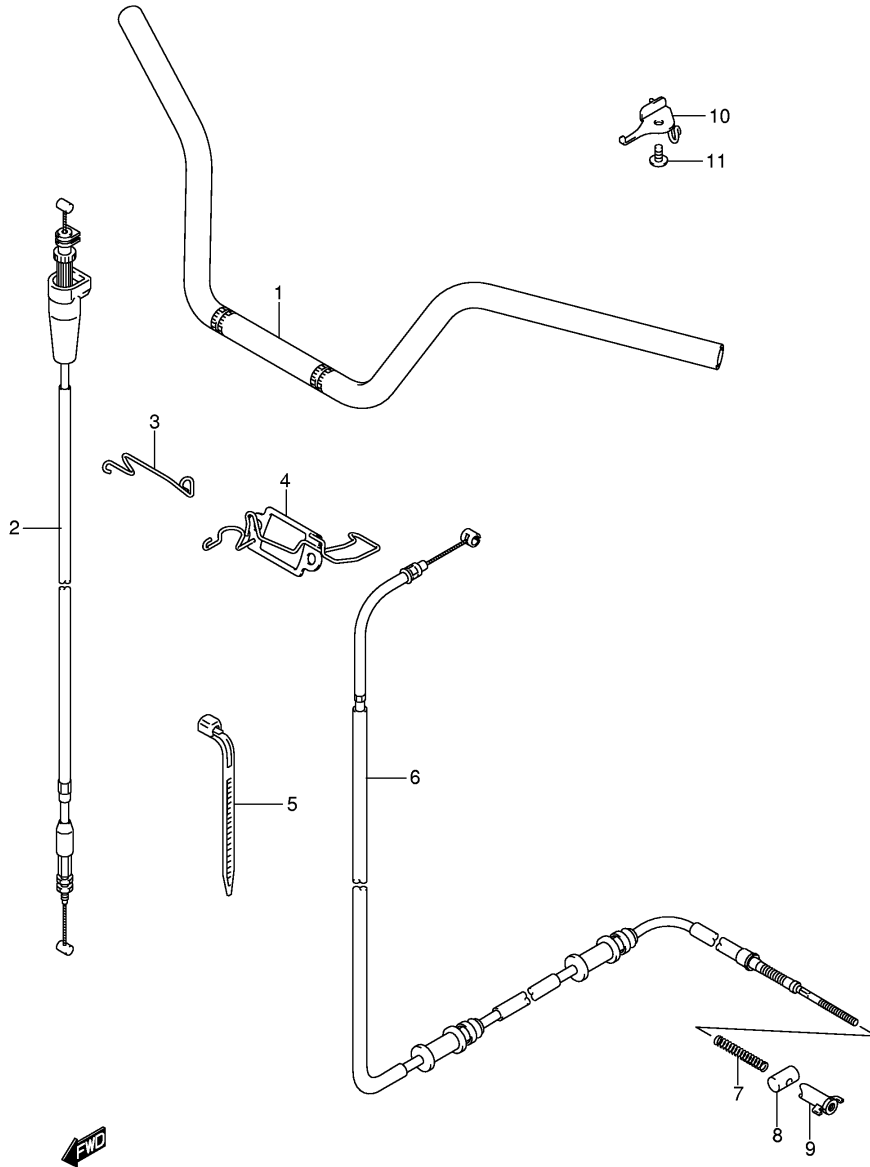

FIG.44

Ref No	Part No	Description
1	56111-31G00	Handle Bar
2	58300-31G00	Cable Assy, Throttle
3	58626-31G00	Guide, Throttle Cable
4	58620-31G00	Guide, Cable
5	09407-18402	Clamp
6	58810-31G00	Cable, Parking Brake
7	09440-08042	Spring
8	09209-13006	Pin
9	09150-06015	Nut
10	58620-31G10	Guide, Parking Cable
11	03542-06163	Screw

LT-A700XK6 P17_044
HANDLE BAR