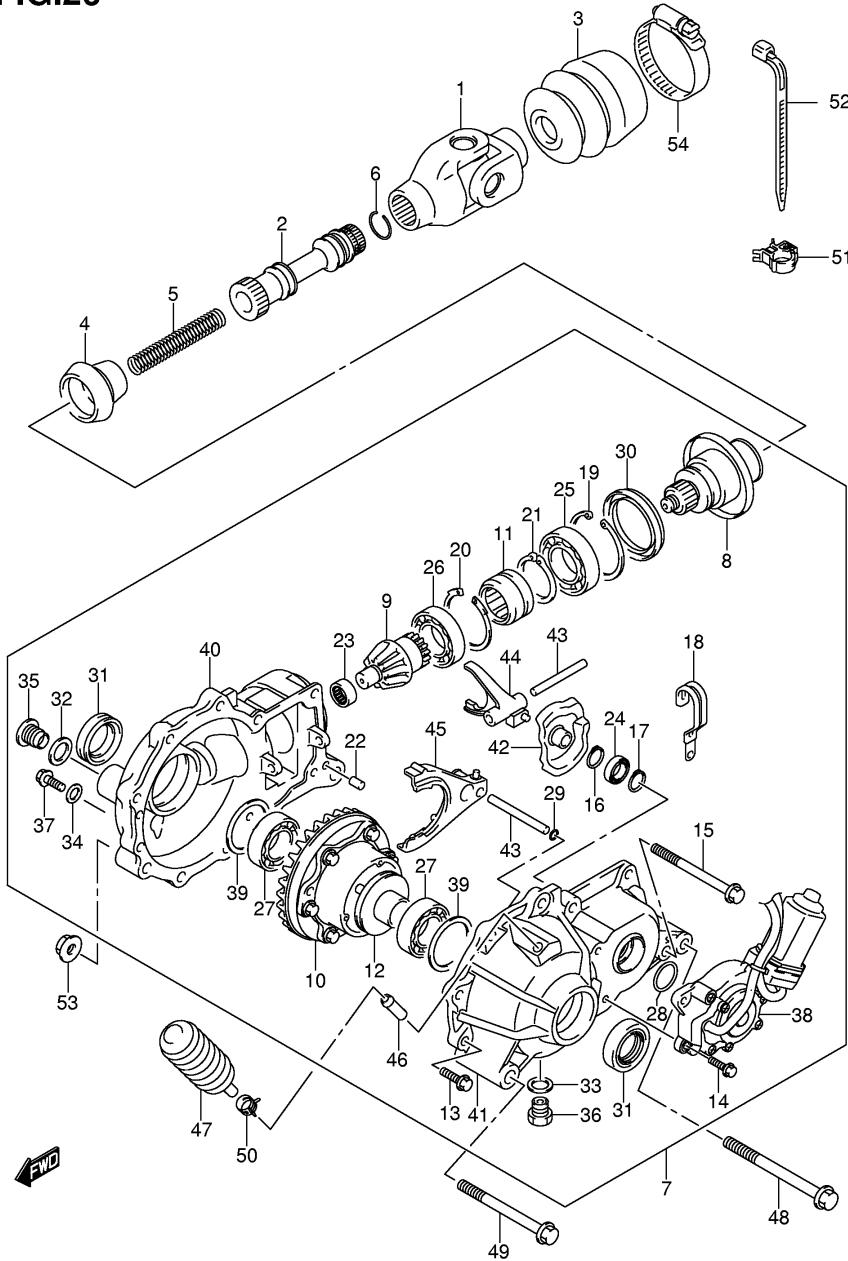

FIG.26

Ref No	Part No	Description
1	27100-31G00	Yoke, Fr Prop Shaft
2	27151-31G00	Shaft, Propeller
3	27153-31G21	Boot, Front Prop Shaft
4	27153-31G30	Boot, Front Prop Shaft
5	27191-31G00	Spring, Fr Propeller
6	09381-20004	C-ring, Fr Prop Shaft
7	27400-31G00	Case Assy, Fr Different
8	27130-31GA0	. Shaft Assy, Input
9	27311-31GA0	. Pinion, Drive
10	27320-31GA0	. Gear Ring Assy
11	27371-31GA0	. Sleeve
12	27381-31GA0	. Pin, Sleeve Diff Lock
13	27401-31GA0	. Flange Bolt, Hex Head
14	27401-31GB0	. Flange Bolt, Hex Head
15	27401-31GC0	. Flange Bolt, Hex Head
16	27403-31GA0	. Snap Ring
17	27403-31GB0	. Snap Ring
18	27403-31GC0	. Clip
19	27403-38FA0	. Ring Snap
20	27403-38FB0	. Ring Snap
21	27403-38FC0	. Snap Ring
22	27404-31GA0	. Pin
23	27405-31GA0	. Bearing, Pinion
24	27405-31GB0	. Bearing
25	27405-38FA0	. Bearing
26	27405-38FB0	. Bearing
27	27405-38FD0	. Bearing
28	27406-31GA0	. O Ring
29	27406-31GB0	. O Ring
30	27406-38FB0	. Oil Seal
31	27406-38FD0	. Oil Seal
32	27407-38FA0	. Washer
33	27407-38FB0	. Washer
34	27407-38FD0	. Washer
35	27409-38FA0	. Plug
36	27409-38FB0	. Plug
37	27409-38FC0	. Plug, Level
38	27421-31GA0	. Dvc Assy
39	27445-38FA0	. Shim Set
40	27451-31GA0	. Housing, Final Drive, Fr
41	27461-31GA0	. Cover, Final Drive, Fr
42	27911-31GA0	. Cam Shift
43	27921-31GA0	. Rod Shift
44	27941-31GA0	. Fork Shift, 2wd & 4wd
45	27951-31GA0	. Fork Shift, Difflock
46	09364-08003	. Union
47	27491-38F00	Case, Breather
48	09103-10061	Bolt, Fr Diff Housing Mtg
49	09103-10148	Bolt, Fr Diff Housing Mtg
50	09401-08411	Clamp, Breather Case
51	09403-15405	Clamp, Wiring Harness
52	09407-14403	Clamp, Wiring Harness
53	08319-31107	Nut, Fr Diff Housing Mt
54	09402-80501	Clamp

LT-A700XK6 P17_026
FINAL BEVEL GEAR(FR)