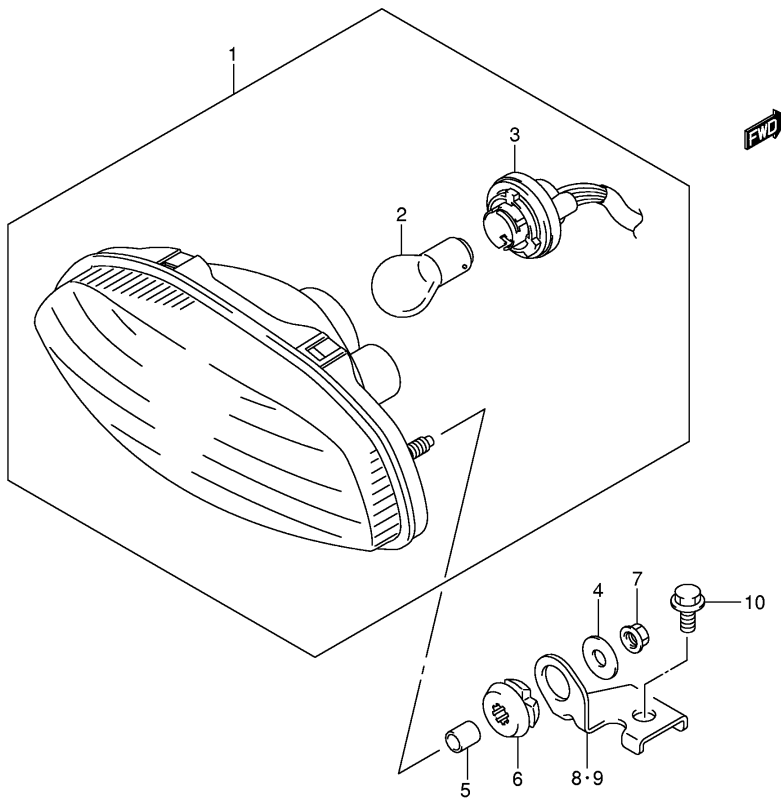

FIG.35

Ref No	Part No	Description
1	35710-31G00	Lamp Assy, Rear Comb
2	09471-12128	• Bulb (12v,21/5w)
3	35718-03G30	• Socket & Bulb
4	09160-06077	Washer, Rear Comb Lamp
5	09180-06264	Spacer, Rear Comb
6	09320-09018	Cushion, Rear Comb
7	08316-10063	Nut, Rear Comb
8	35726-31G40	Bracket, Rear Comb Lamp, R
9	35726-31G50	Bracket, Rear Comb Lamp, L
10	01550-06123	Bolt, Rear Comb Bracket