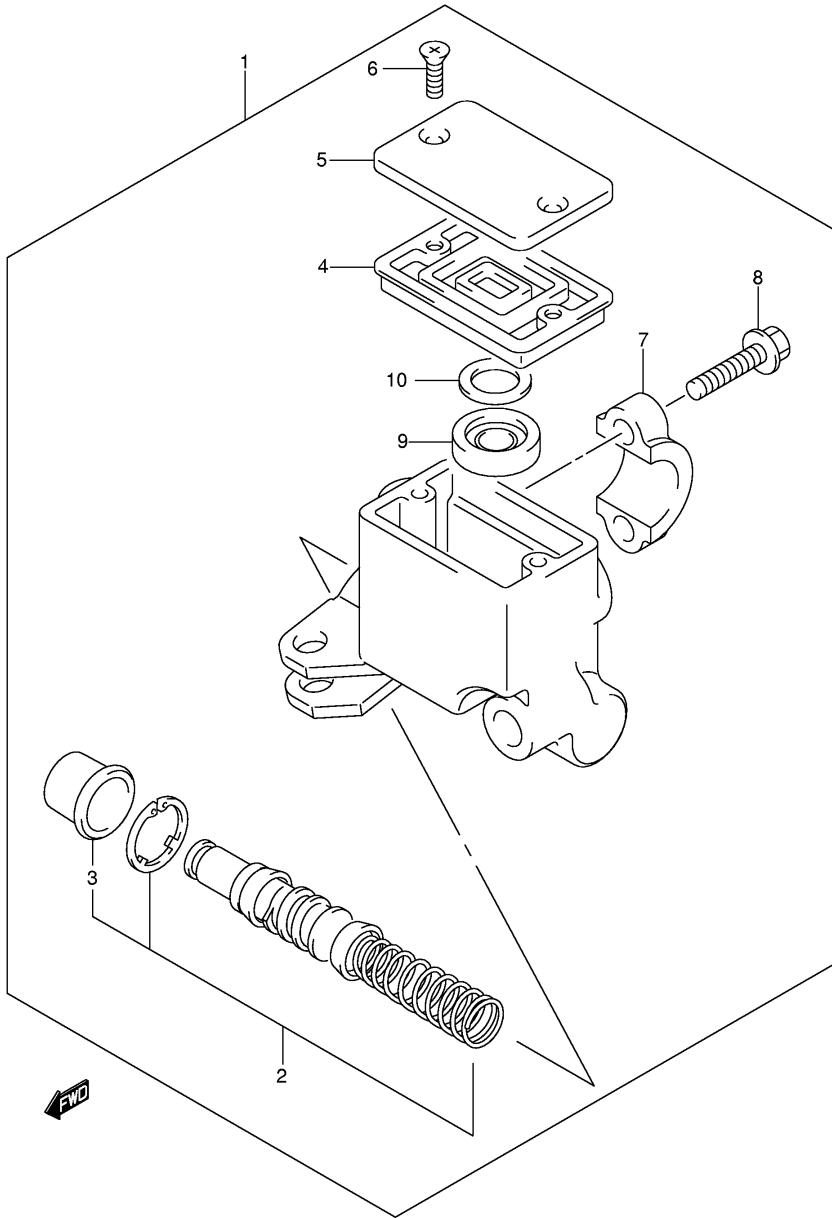

FIG.61

Ref No	Part No	Description
1	59600-12D10	Cylinder Assy, Front Master
2	59600-45850	• Piston/cup Set
3	59666-44300	•• Boot
4	59667-44B00	• Diaphragm
5	69669-24A01	• Cap
6	69689-49300	• Screw, Cap
7	59671-36500	• Holder
8	59675-02FA0	• Bolt
9	59748-15400	• Separator
10	59749-15400	• Plate