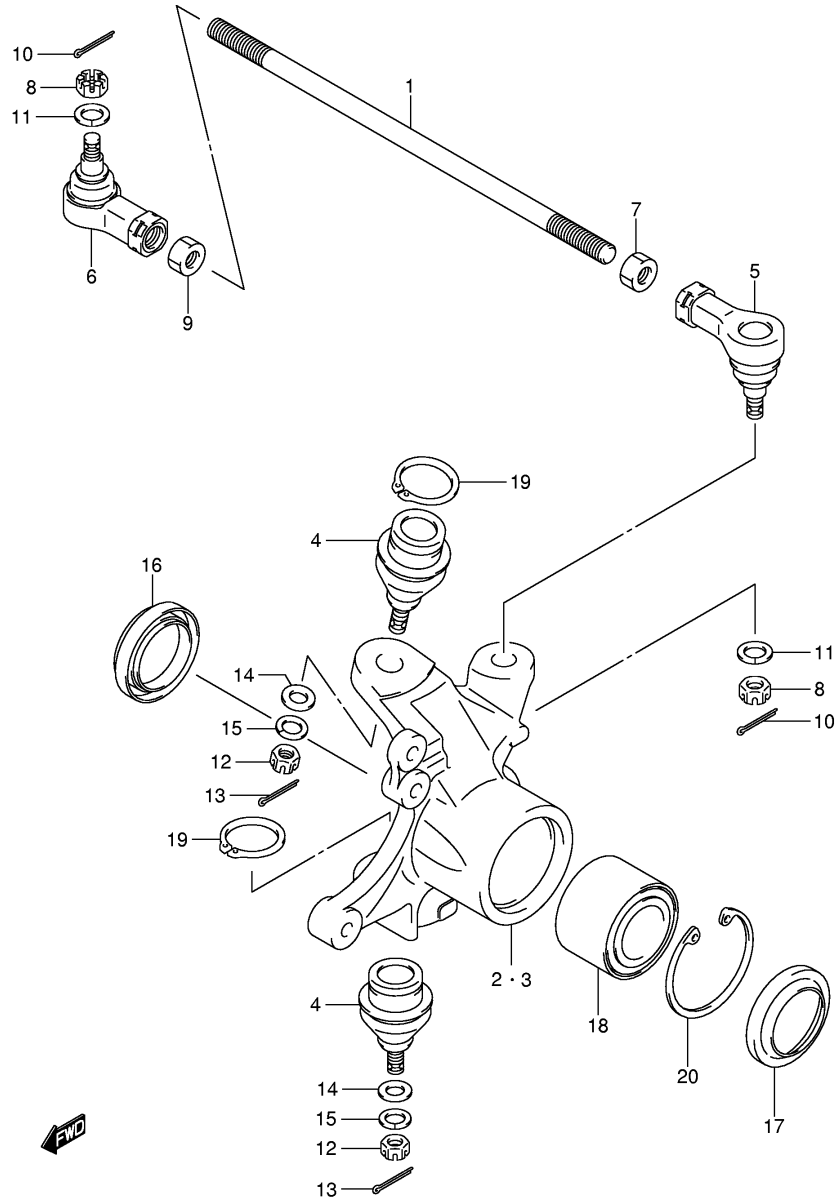

FIG.54

Ref No	Part No	Description
1	51281-31G01	Tie Rod, Steering
2	51231-31G00	Knuckle, Steering Rh
2	51231-31G10	Knuckle, Steering Rh
3	51241-31G00	Knuckle, Steering Lh
3	51241-31G10	Knuckle, Steering Lh
4	51210-31G10	End, Knuckle Steering
5	51260-31G10	Rod, End, R
6	51270-31G10	Rod, End, L
7	09140-12030	Nut, Tie Rod (rh Thread)
8	08314-40103	Nut, Rod End
9	09140-12035	Nut, Tie Rod (lh Thread)
10	04111-20208	Cotter Pin, Rod End
11	09162-10008	Washer, Rod End
12	08314-40103	Nut, Knuckle End
13	04111-20208	Pin, Knuckle End Cotter
14	08322-01103	Washer, Knuckle End
15	09162-10008	Washer, Knuckle End Lock
16	09283-38012	Dust Seal, Inner (38x55x8)
17	09285-38002	Dust Seal, Outer (38x55x6)
18	51259-31G00	Bearing
19	08331-31306	Circlip
20	08331-41559	Clip