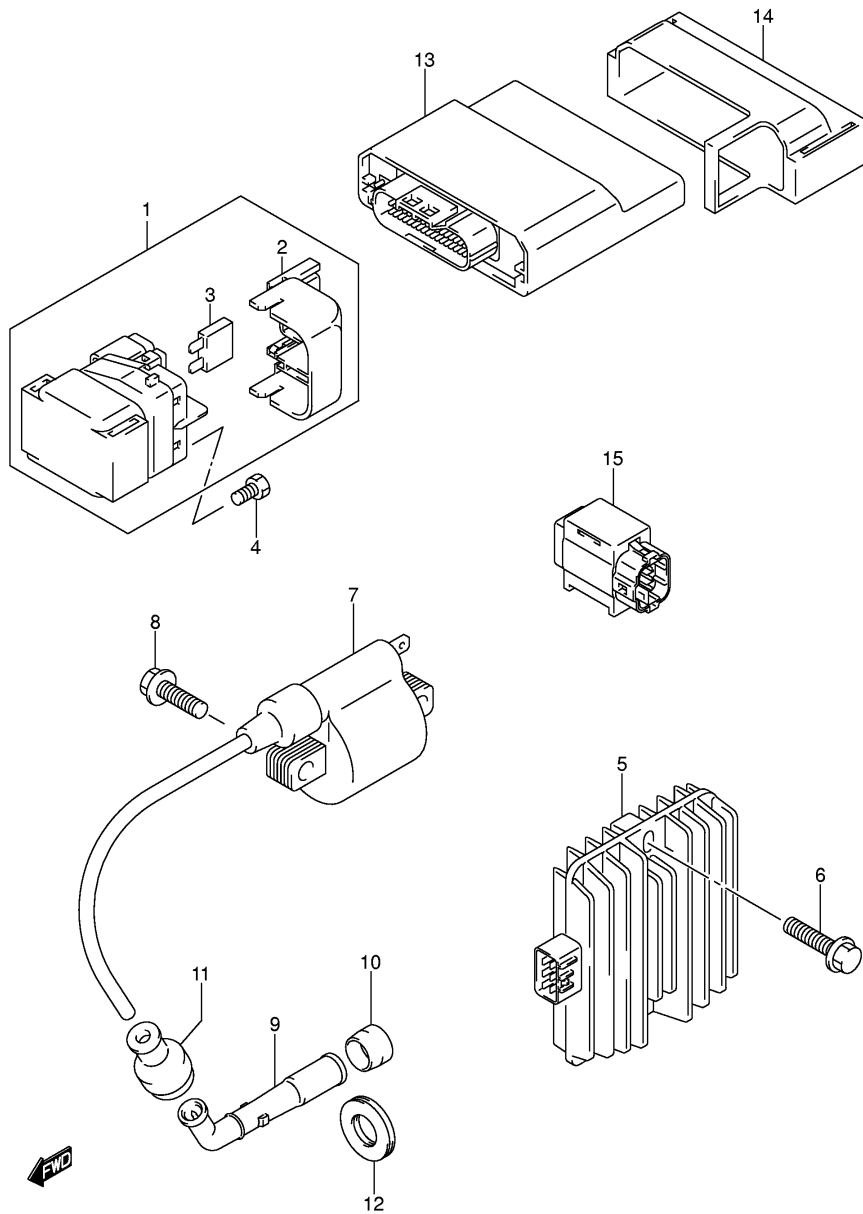

FIG.30A

Ref No	Part No	Description
1	31800-41G00	Relay Assy, Starting Mot
2	31861-38G00	• . Cover, Starter Relay
3	09481-30501	• . Fuse (30a)
4	09128-06013	Bolt, Starting Motor (6x8)
5	32800-42F00	Rectifier Assy
6	02162-06253	Bolt, Rectifier
7	33410-19B10	Coil Assy, Ignition
8	01550-06203	Bolt, Ignition Coil
9	33510-17G00	Cap Assy, Spark Plug
10	33541-23E01	Seal, Spark Plug Cap
11	33542-38B00	Seal, High Tension Cord
12	33543-33E01	Cover, Spark Plug Cap
13	32920-31G03	Control Unit, Fi
14	32980-31G00	Holder, Fi Control Unit
15	33960-06G10	Sensor Assy, Fuel Cut

LT-A700XK6 P17_030A
ELECTRICAL