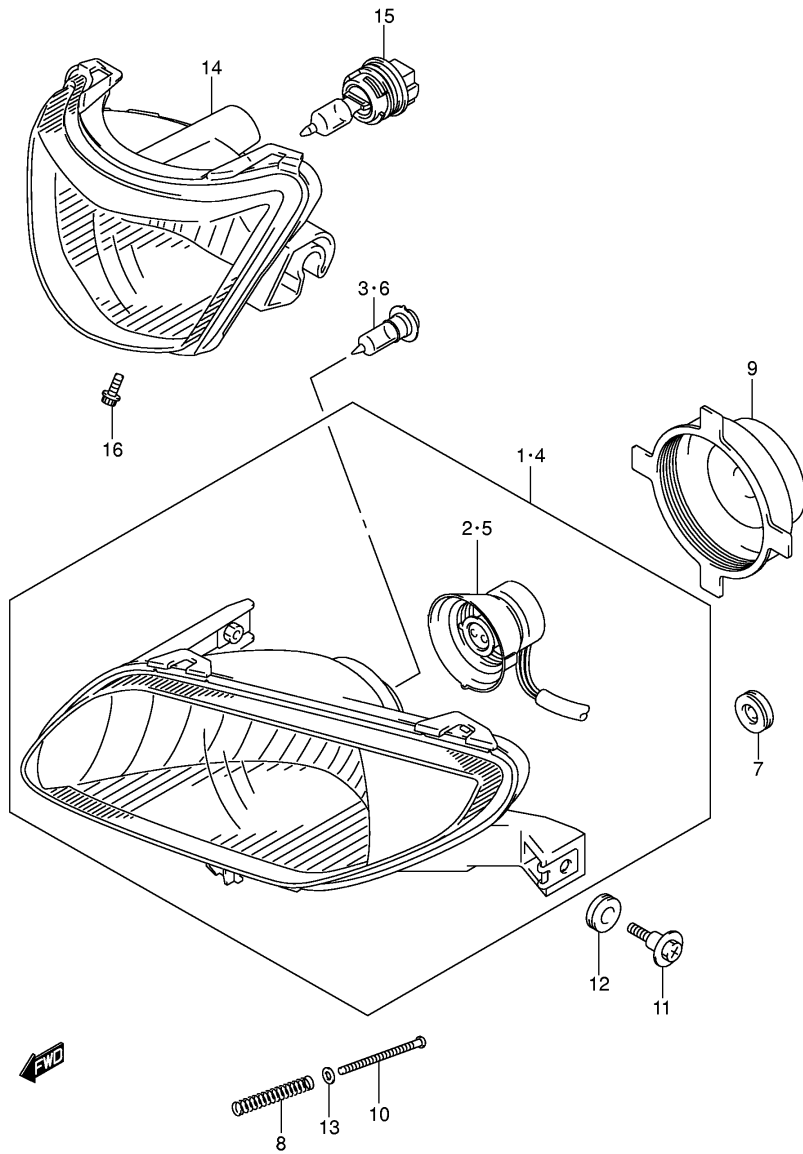

FIG.33A

Ref No	Part No	Description
1	35100-31G60-999	Headlamp Assy, R
2	35171-31GR0	• Cord Assy, R
3	09471-12093	Bulb (12v30/30w)
4	35300-31G60-999	Headlamp Assy, L
5	35171-31GL0	• Cord Assy, L
6	09471-12093	Bulb (12v30/30w)
7	09308-07011	Grommet, Headlamp Housing
8	35154-31300	Spring, Headlamp Adjust
9	35174-31G00	Cover, Headlamp Housing
10	09125-04031	Screw, Headlamp Adjust
11	09139-06118	Screw, Headlamp
12	09320-10501	Cushion, Headlamp
13	08322-01043	Washer, Headlamp
14	35100-31GA0-999	Headlamp Assy, Aux
15	09471-12217	Bulb (12v,40/40w)
16	07120-05123	Bolt, Headlamp Adjust