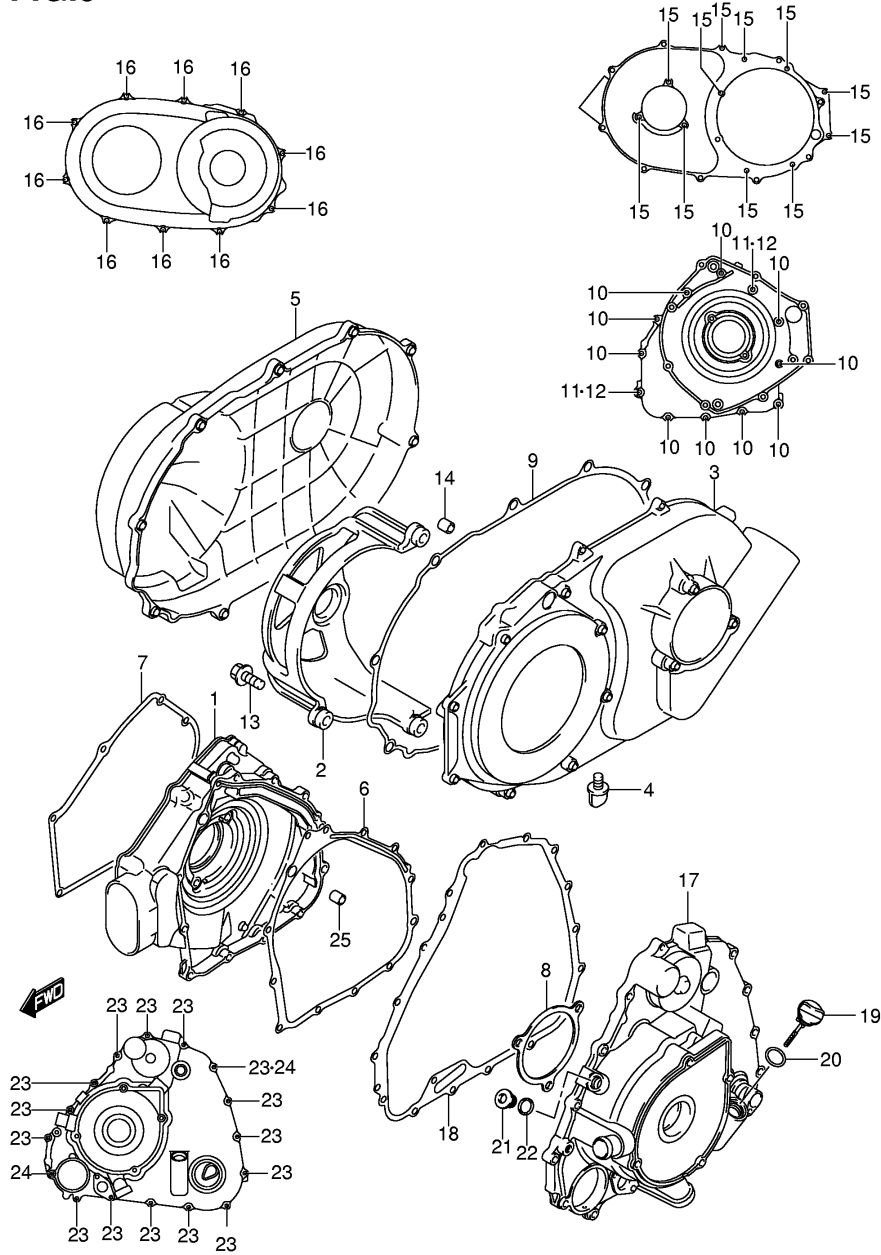

FIG.6

Ref No	Part No	Description
1	11341-31G00	Cover, Clutch
2	11342-31G00	Housing, V-belt Bearing
3	11370-31G00	Cover, V-belt Inner
4	11375-31G00	Plug, Water Drain
5	11380-31G00	Cover, V-belt Outer
6	11482-31G00	Gasket, Clutch Cover
7	11484-31G00	Gasket, V-belt Cover Inner Front
8	11485-31G00	Gasket, V-belt Cover Inner Rear
9	11486-31G00	Gasket, V-belt Cover Outer
10	01547-06253	Bolt
11	01547-06353	Bolt
12	04211-11169	Pin
13	01547-06353	Bolt
14	04211-09149	Pin
15	01547-06253	Bolt
16	01547-06253	Bolt
17	11350-31G00	Cover, Magneto
18	11483-31G00	Gasket, Magneto Cover
19	11971-09F50	Gauge, Oil Level
20	09280-17003	O-ring
21	09248-14005	Plug, Tdc Check
22	09168-14014	Gasket
23	01547-06253	Bolt
24	01547-06353	Bolt
25	04211-11169	Pin

LT-A700XK6 P17_006
CRANKCASE COVER