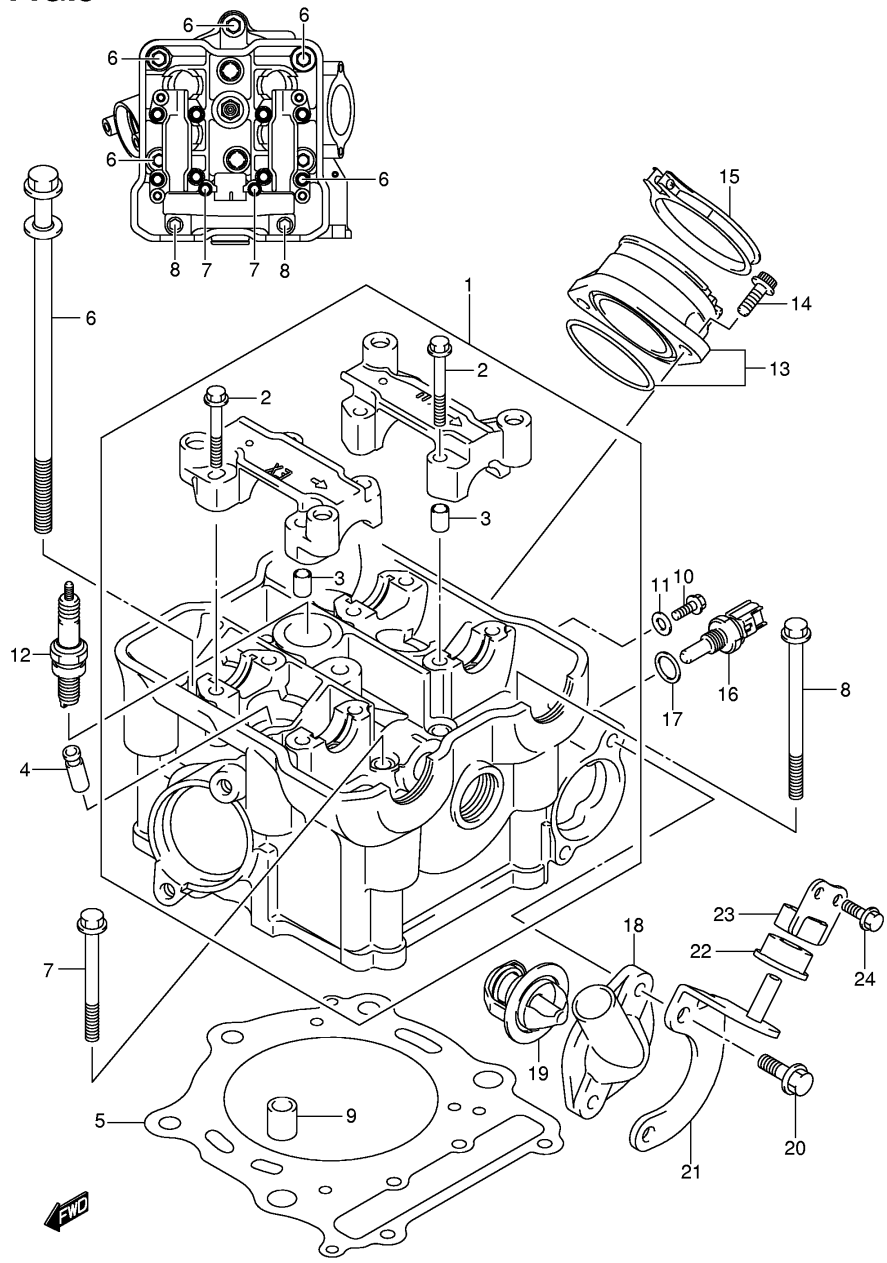

FIG.2

Ref No	Part No	Description
1	11171-31G00	Cover, Cylinder Head
2	11173-31G00	Gasket, Cyl Head Cover
3	09106-07009	Bolt, 7x17.5
4	09161-11008	Washer

LT-A700XK6 P17_002
CYLINDER HEAD COVER

FIG.3

Ref No	Part No	Description
1	11100-31G00	Head Assy, Cylinder
2	09103-06266	• Bolt, 6x40
3	09206-08001	• Pin, 6.2x8x11
4	11115-32E70	Guide, Valve (os:0.3)
5	11141-31G00	Gasket, Cylinder Head
6	11161-31G00	Bolt, Cylinder Head (l:200)
7	09103-06060	Bolt, 6x100
8	09103-06103	Bolt, 6x70
9	04211-13189	Pin
10	07120-06123	Plug
11	09168-06023	Gasket, 5.8x13x1.2
12	09482-00528	Plug, Spark (cr6e)
12	09482-00529	Plug, Spark (u20esr-n)
12	09482-00456	Plug, Spark (cr8e)
12	09482-00457	Plug, Spark (u24esr-n)
12	09482-00516	Plug, Spark (cr7e)
12	09482-00515	Plug, Spark (u22esr-n)
12	09482-00458	Plug, Spark (cr9e)
12	09482-00459	Plug, Spark (u27esr-n)
12	09482-00590	Plug, Spark (cr6eia-9)
13	13101-31G00	Pipe Assy, Intake
14	09106-06105	Bolt, Intake Pipe
15	09402-62208	Clamp, Intake Pipe
16	13650-10G00	Sensor, Water Pump
17	09168-12017	Gasket, Water Temp Sensor
18	17661-31G00	Cover
19	17670-06G60	Thermostat
20	01550-08253	Bolt
21	11653-31G00	Plate, Eng Mtg Damper
22	11654-31G00	Damper, Eng Mtg
23	11655-31G00	Stopper, Eng Mtg
24	01550-08123	Bolt

FIG.5

Ref No	Part No	Description
1	11300-31810	Crankcase Set
2	04211-11169	. Pin
3	01547-06503	. Bolt
4	01547-06803	. Bolt
5	01547-06903	. Bolt
6	01550-08503	. Bolt
7	01550-08753	. Bolt
8	01550-08123	Plug, Oil Gallery
9	09168-08016	Gasket
10	09247-12104	Plug, Oil Drain
11	09168-12002	Gasket
12	09493-20014	Jet, T/m Oil Gallery
13	09280-04004	O-ring
14	09103-10118	Bolt, Eng Mtg (l:195)
15	09159-10058	Nut, Eng Mtg
16	11651-31G00	Bush, Eng Mtg