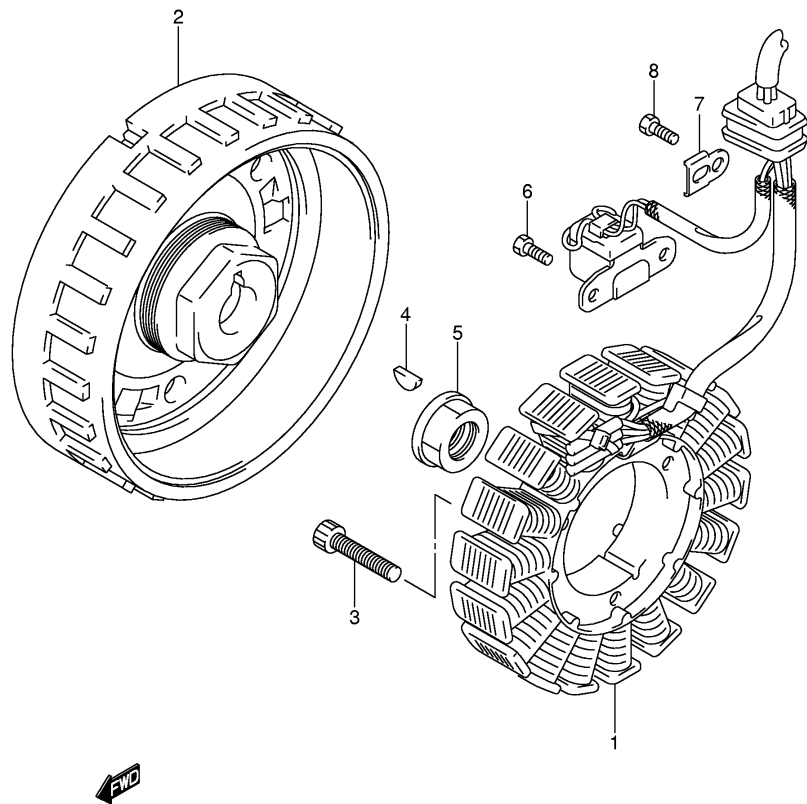

FIG.29

Ref No	Part No	Description
1	32101-31G00	Stator Assy, Magneto
2	32102-31G00	Rotor Assy, Magneto
3	07130-06303	Bolt, Magneto Stator
4	08341-31059	Key, Magneto Rotor
5	31792-18A00	Nut, Magneto Rotor
6	09100-05019	Bolt, Sensor (5x10)
7	31497-45000	Clamp, Magneto Lead
8	09100-05019	Bolt, Clamp No.1 (5x10)