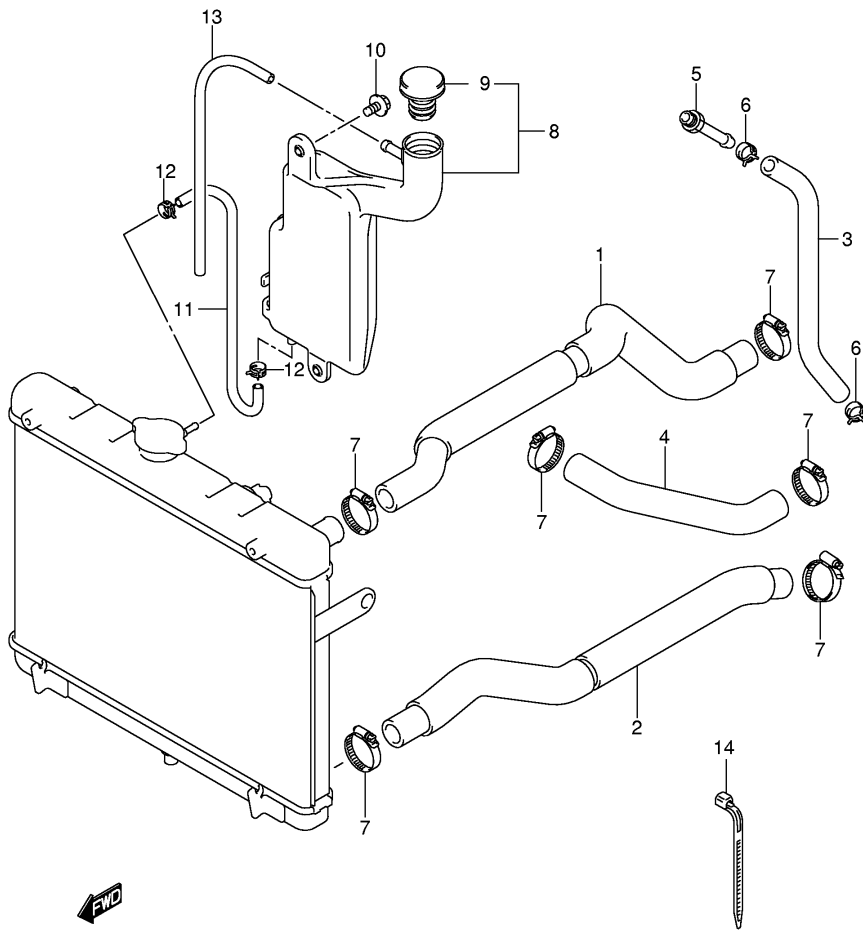

FIG.21

Ref No	Part No	Description
1	17851-31G00	Hose, Radiator Inlet
2	17852-31G00	Hose, Radiator Outlet
3	17854-24F00	Hose, Water Bypass
4	17854-31G00	Hose, Water Pump Outlet
5	09362-09011	Union, Bypass
6	09401-12409	Clip
7	09402-32511	Clamp
8	17910-31G00	Tank Assy, Reservoir
9	17931-02FA0	• . Cap
10	09116-06168	Bolt, 6x16
11	17982-18G00	Hose, Rsvr Tank Inlet
12	09401-08411	Clip
13	09352-50901-600	Hose, Ovfl
14	09407-19401	Clamp