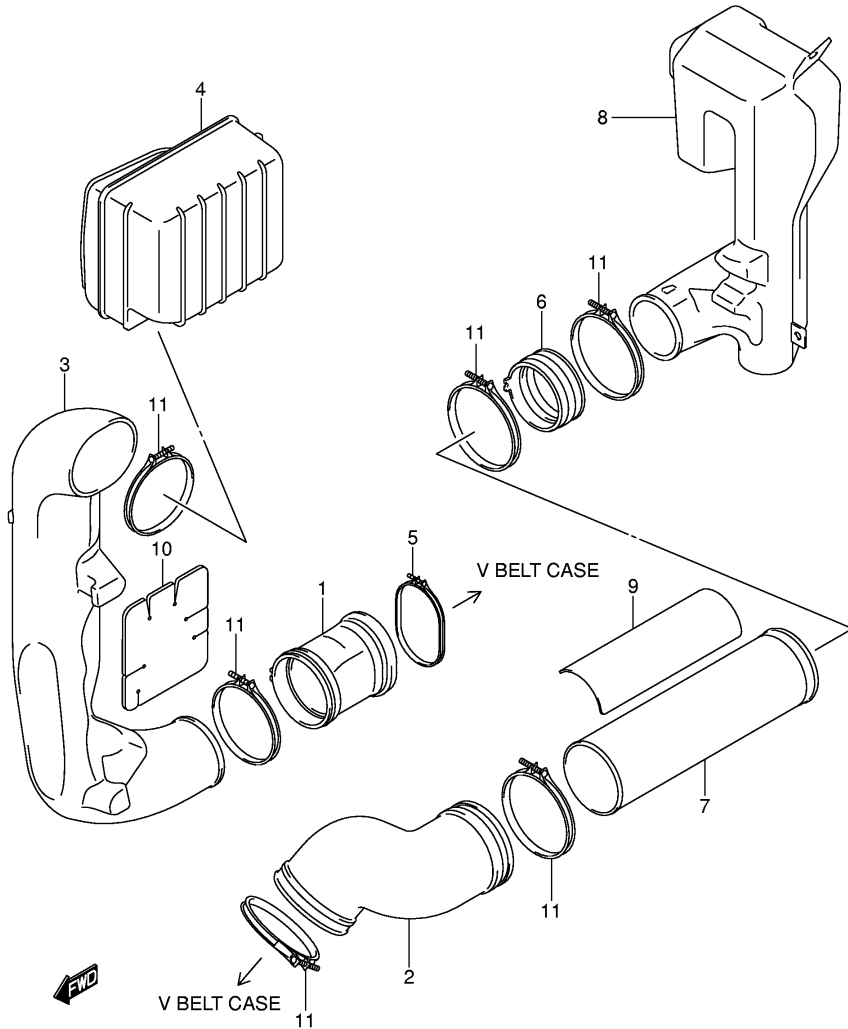

FIG.7

Ref No	Part No	Description
1	11385-31G00	Connector, Clg Duct Fr
2	11386-31G00	Connector, Clg Duct Rr
3	11387-31G00	Duct, Belt Clg Fr No.1
4	11388-31G00	Duct, Belt Clg Fr No.2
5	11389-09F50	Clamp, Belt Clg Duct Fr
6	11397-31G00	Connector, Clg Duct Rr
7	11398-31G00	Duct, Belt Clg Rr No.1
8	11399-31G00	Duct, Belt Clg Rr No.2
9	11487-31G00	Shield, Belt Clg Duct R
10	11488-31G00	Shield, Belt Clg Duct Fr
11	09402-82202	Clamp