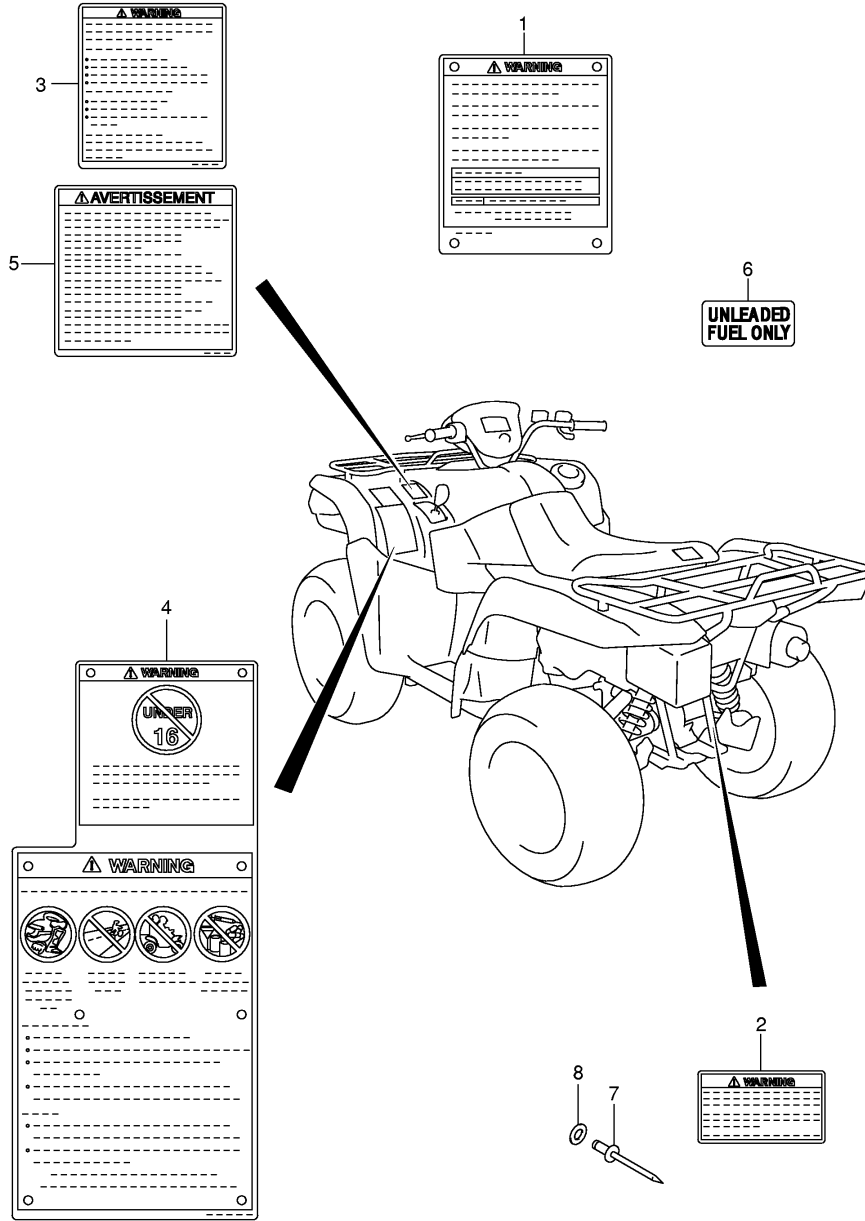

FIG.52

Ref No	Part No	Description
1	68332-03GE0	Label, Tire
1	68332-03GF0	Label, Tire
1	68332-31G20	Label, Tire (german)
1	68332-31G50	Label, Tire (spanish)
1	68332-31G70	Label, Tire (dutch)
1	68332-31G80	Label, Tire (portuguese)
1	68332-31G90	Label, Tire (swedish)
1	68332-31GA0	Label, Tire (finnish)
1	68332-31GC0	Label, Tire (danish)
2	68617-03G00	Label, Warning Trailer
2	68617-03G10	Label, Warning Trailer
3	68921-31G00	Label, Warning
3	68366-20B60	Label, Warning (french)
3	68921-09F20	Label, Warning (german)
3	68921-09F50	Label, Warning (spanish)
3	68921-09F70	Label, Warning (dutch)
3	68921-09F80	Label, Warning (portuguese)
3	68921-09F90	Label, Warning (swedish)
3	68921-09FA0	Label, Warning (finnish)
3	68921-09FC0	Label, Warning (danish)
4	68367-04640	Label, Age 16 (french)
4	68931-09F20	Label, Age 16 (german)
4	68931-09F50	Label, Age 16 (spanish)
4	68931-09F70	Label, Age 16 (dutch)
4	68931-09F80	Label, Age 16 (portuguese)
4	68931-09F90	Label, Age 16 (swedish)
4	68931-09FA0	Label, Age 16 (finnish)
4	68931-09FC0	Label, Age 16 (danish)
5	68633-09F00	Label, Gear Shifting
5	68633-03G00	Label, Gear Shifting
6	68623-01B00	Label, Fuel
7	68929-09F00	Rivet
8	68928-09F00	Washer
9	99011-31G50-28B	Manual, Owner's
9	99011-31G50-010	Manual, Owner's
9	99011-31G50-061	Manual, Owner's
9	99011-31G50-01L	Manual, Owner's
9	99011-31G51-28B	Manual, Owner's
9	99011-31G51-010	Manual, Owner's
9	99011-31G51-061	Manual, Owner's
9	99011-31G51-01L	Manual, Owner's
10	99014-20660-01A	Manual, Safety
10	99014-20660-01F	Manual, Safety
10	99014-20660-01H	Manual, Safety
10	99014-20660-01K	Manual, Safety
10	99014-20660-01T	Manual, Safety
10	99014-20660-01W	Manual, Safety
10	99014-20660-029	Manual, Safety
10	99014-20660-057	Manual, Safety
10	99014-20660-062	Manual, Safety
11	99025-05G00-010	Cassette, Tape
11	99025-05G00-061	Cassette, Tape
11	99025-05G00-01L	Cassette, Tape