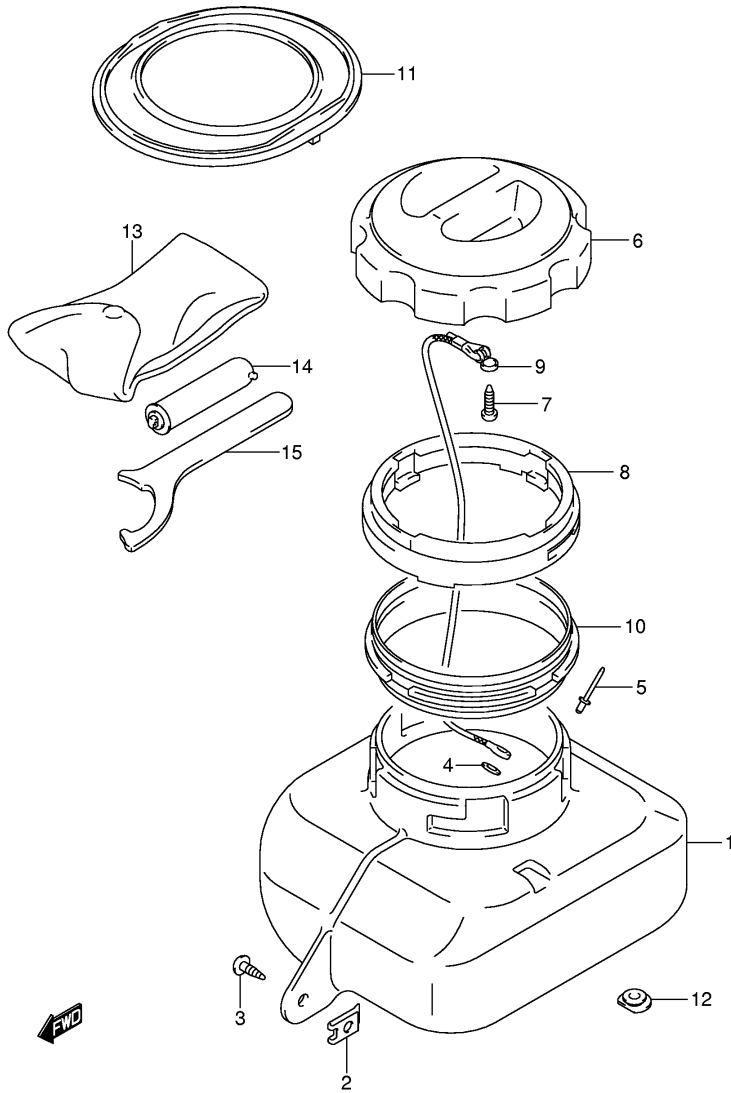

FIG.50

Ref No	Part No	Description
1	92111-31G00	Body, Front Box
2	09148-05038	Nut
3	03541-05163	Screw
4	08322-01047	Washer
5	09229-04038	Rivet
6	92112-31G00	Lid, Front Box
7	03512-05123	Screw
8	92113-03G00	Holder
9	92114-03G00	Stopper, Front Box
10	92141-31G00	Cushion, Front Box
11	92142-31G00	Cushion, No.1
12	09250-10011	Plug
13	09800-21053	Tool Assy
14	96200-18A02	Gauge, Air
15	09822-00003	Clamp, Wrench