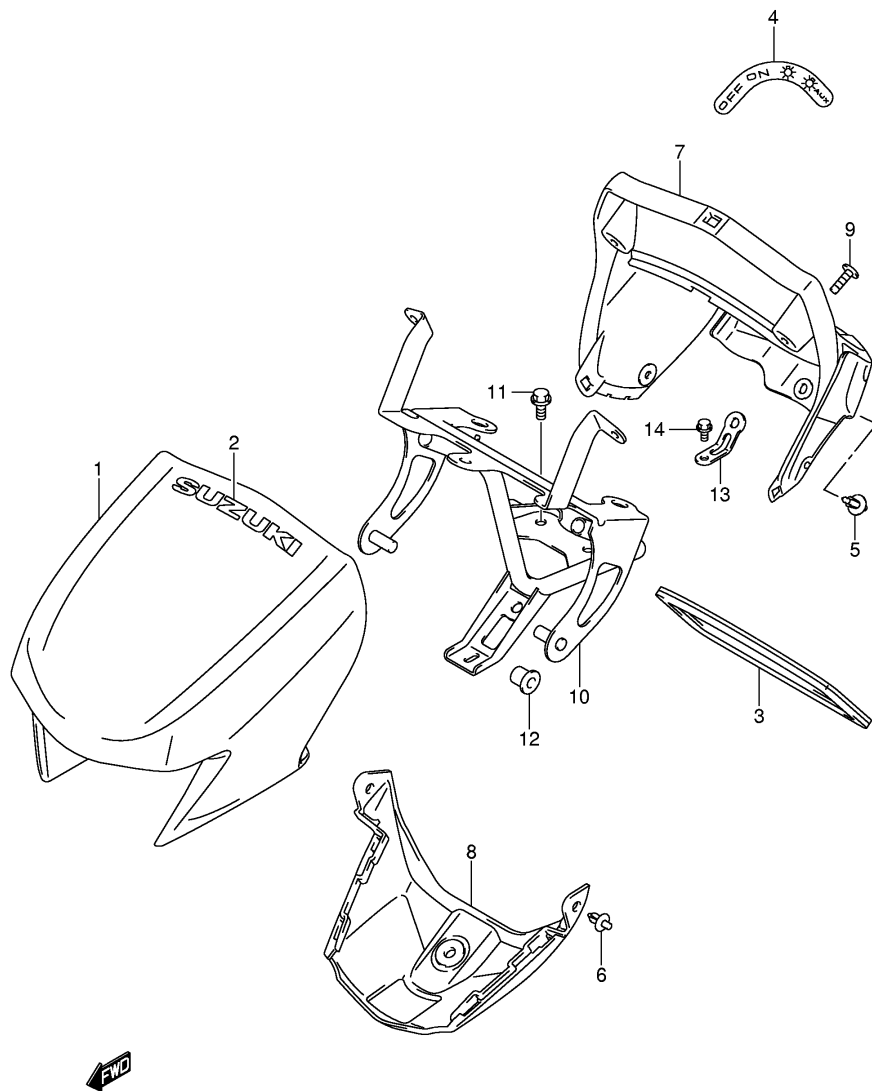

FIG.45

Ref No	Part No	Description
1	56311-31G00-YT9	Cover, Handle Front (red)
1	56311-31G00-019	Cover, Handle Front (black)
1	56311-31G00-YLG	Cover, Handle Front (green)
2	68171-03G20-20H	Emblem (silver)
3	56317-31G00	Molding
4	56322-31G00	Label
5	09409-06314-5PK	Clip (black)
6	09409-07333	Clip
7	56321-31G00-291	Cover, Handle Rear (black)
8	56331-31G00-291	Cover, Handle Lower (black)
9	09132-05053	Screw
10	56160-31G10	Brace, Cover
10	56160-31G20	Brace, Cover
11	01550-08123	Bolt
12	09320-07016	Cushion, Headlamp
13	56191-31G00	Bracket, Meter Cover
14	01550-06103	Bolt