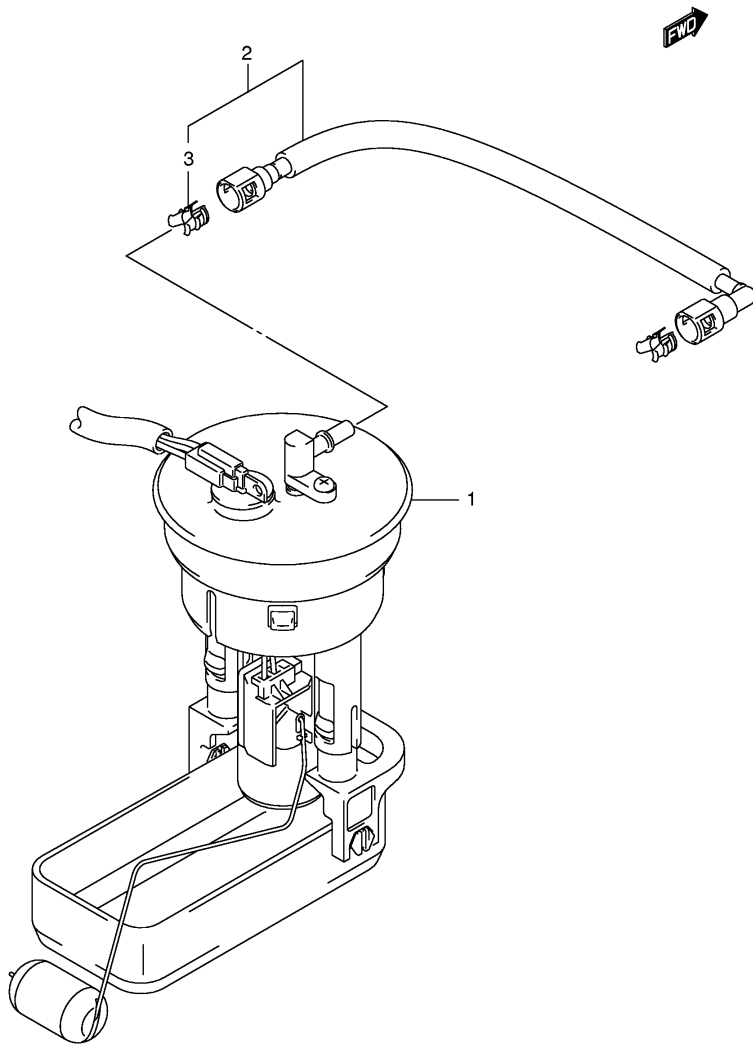

FIG.18

Ref No	Part No	Description
1	15100-31G00	Pump Assy, Fuel
2	15810-31G00	Hose, Fuel
3	15815-35F00	• Retainer