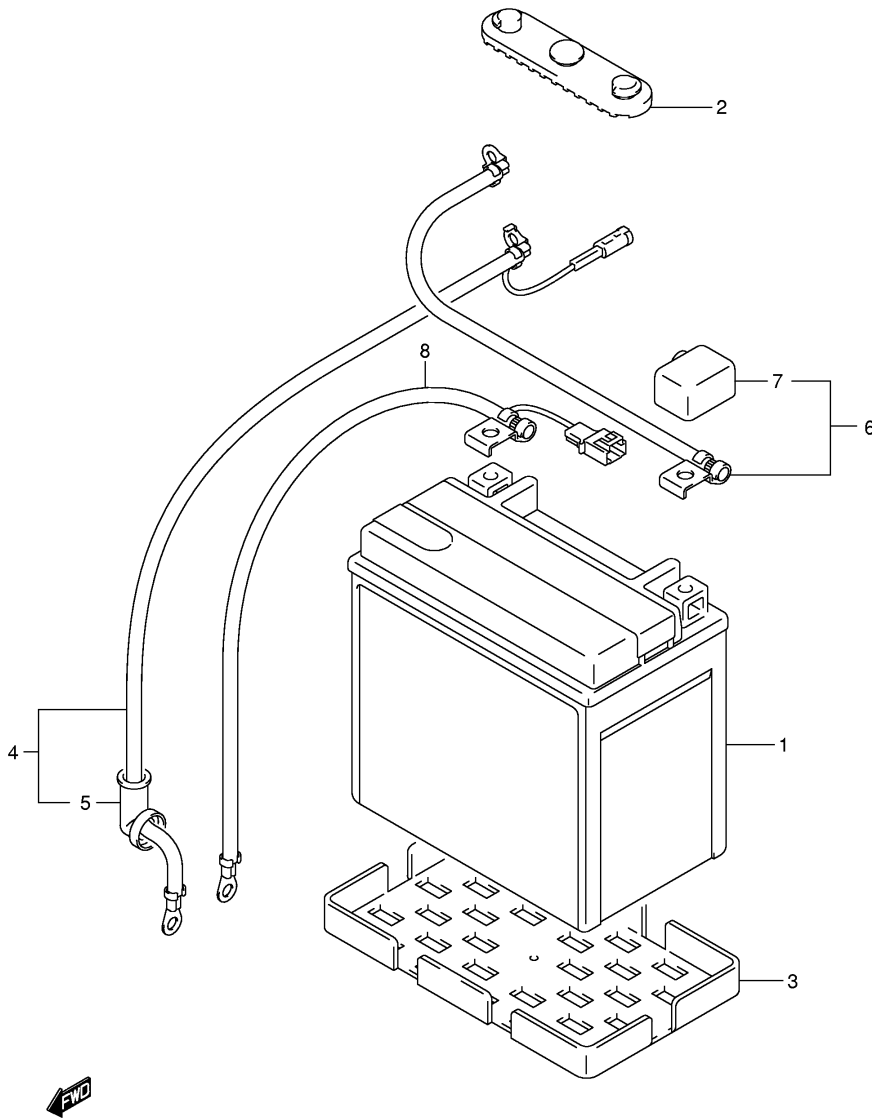

FIG.31

Ref No	Part No	Description
1	33610-31G00	Battery Assy (ftz16-bs,12v18ah)
2	33652-07G00	Protector, Battery
3	33652-16G00	Protector, Battery
4	33810-31G00	Wire, Starter Motor
5	31861-48B10	• Cap, Starter Motor Lead
6	33820-31G00	Wire, Battery Plus
7	33624-16E00	• Cap, Battery Plus Term
8	33860-31G00	Wire, Battery Minus