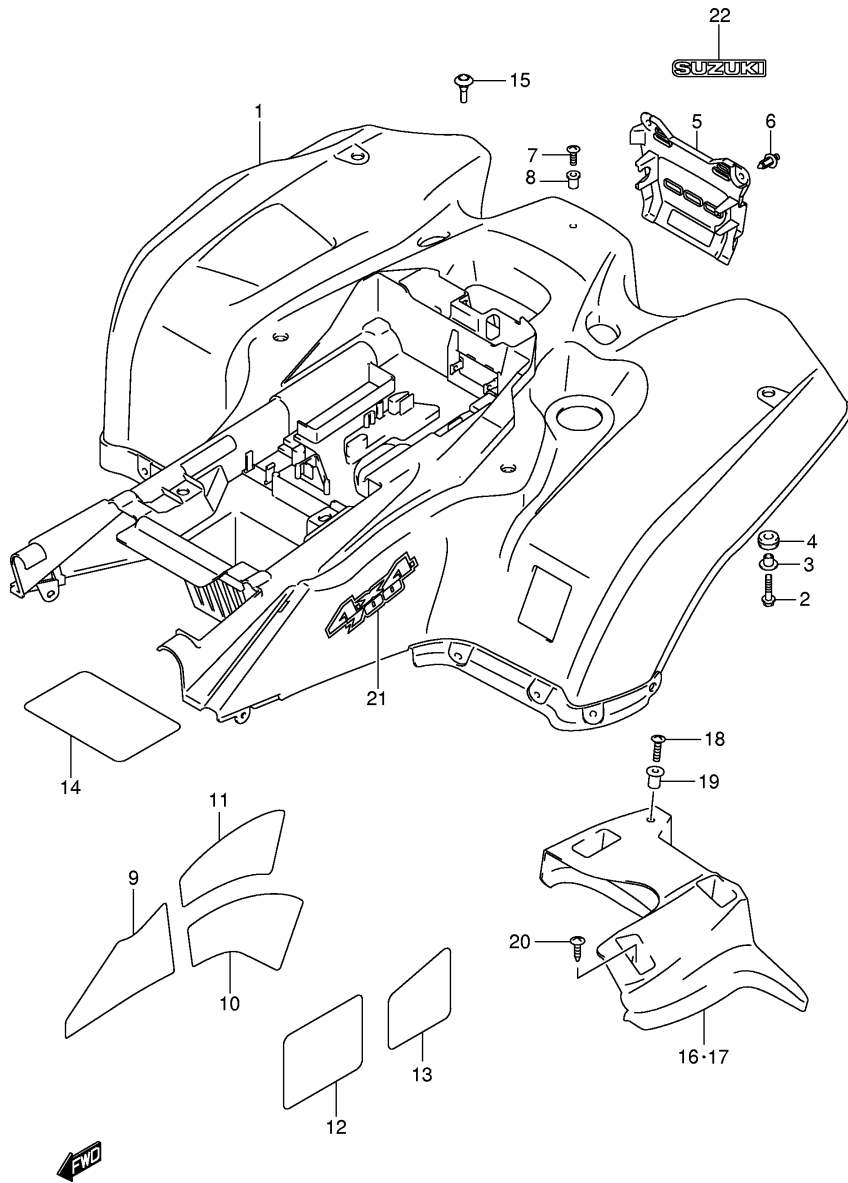

LT-A700XK6 P17_047
SHIFT LEVER

FIG.48

Ref No	Part No	Description
1	63111-31G10-YT9	Fender, Rear (red)
1	63111-31G10-019	Fender, Rear (black)
1	63111-31G10-YLG	Fender, Rear (green)
2	01550-06253	Bolt, Side
3	09169-06074	Spacer
4	09320-11019	Cushion
5	63251-31G00	Cover, Rear
6	09409-07333	Clip
7	02142-05203	Screw, Rear
8	09159-05019	Nut
9	63122-31G00	Shield, Rear Fender
10	63123-31G00	Shield, Rear Fender
11	63124-31G00	Shield, Rear Fender
12	63126-31G00	Shield, Rear Fender
13	63127-31G00	Shield, Rear Fender
14	63128-31G00	Shield, Rear Fender
15	93115-03G00	Plug
16	63351-31G00-291	Mudguard, Rear Rh (black)
16	63351-31G10-291	Mudguard, Rear Rh (black)
17	63361-31G00-291	Mudguard, Rear Lh (black)
17	63361-31G10-291	Mudguard, Rear Lh (black)
18	02142-05253	Screw, Rear
19	09159-05045	Nut
20	09409-08335	Clip
21	68171-31G20-CFN	Emblem, Side
22	68171-31G00-20H	Emblem, Rear (silver)