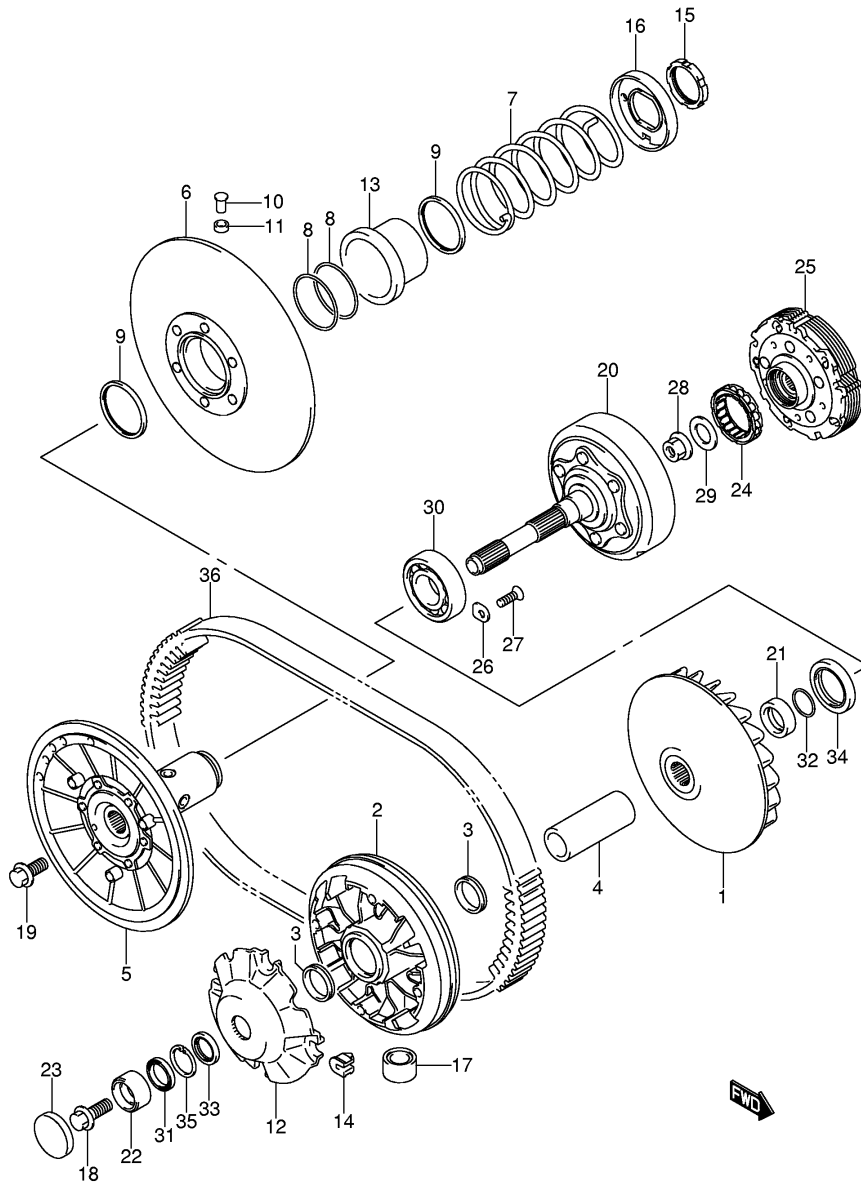

FIG.22

Ref No	Part No	Description
1	21110-31G00	Face, Fixed Drive
2	21120-31G00	Face, Movable Drive
3	21124-31G00	Seal, Movable Drive Face
4	21125-31G00	Spacer, Movable Drive
5	21210-31G00	Face, Fixed Driven
6	21240-31G00	Face, Movable Driven
7	21243-09F52	Spring, Movable Driven
8	21245-15F00	O-ring, Movable Driven
9	21247-31G00	Seal, Movable Driven
10	21248-15F01	Pin, Movable Driven
11	21249-15F00	Spacer, Movable Driven
12	21431-31G00	Plate, Movable Drive
13	21471-09F60	Sheet, Movable Driven
14	21481-14F00	Damper, Movable Drive
15	21518-09F50	Nut, Driven Pulley Spring
16	21519-09F52	Holder, Movable Driven
17	21650-31G00	Roller, Movable Driven
18	09103-12028	Bolt, Drive Face (12x30)
19	09103-12049	Bolt, Driven Face (12x25)
20	21100-31G00	Housing, Clutch
21	21102-31G00	Spacer, Primary Shaft
22	21106-31G00	Spacer, Clutch Housing
23	21107-31G00	Cap, V-belt Bearing
24	21273-44D00	Clutch, One Way
25	21500-31G00	Clutch Assy, Shoe
26	24741-20A00	Retainer, Cl Hsg Brg
27	09126-06011	Screw, Retainer (6x12)
28	09159-18020	Nut, Shoe Clutch
29	09164-18004	Washer, Shoe Clutch
30	09262-28014	Bearing, Clutch Housing, L
31	09262-35075	Bearing, Clutch Housing, R
32	09280-25004	O-ring, Primary Shaft
33	09283-35051	Seal, Clutch Hsg Oil, R
34	09283-38025	Seal, Clutch Housing Sp
35	08331-41479	Circlip, Clutch Housing
36	27601-31G00	V-belt, Drive

LT-A700XK6 P17_022
TRANSMISSION (1)