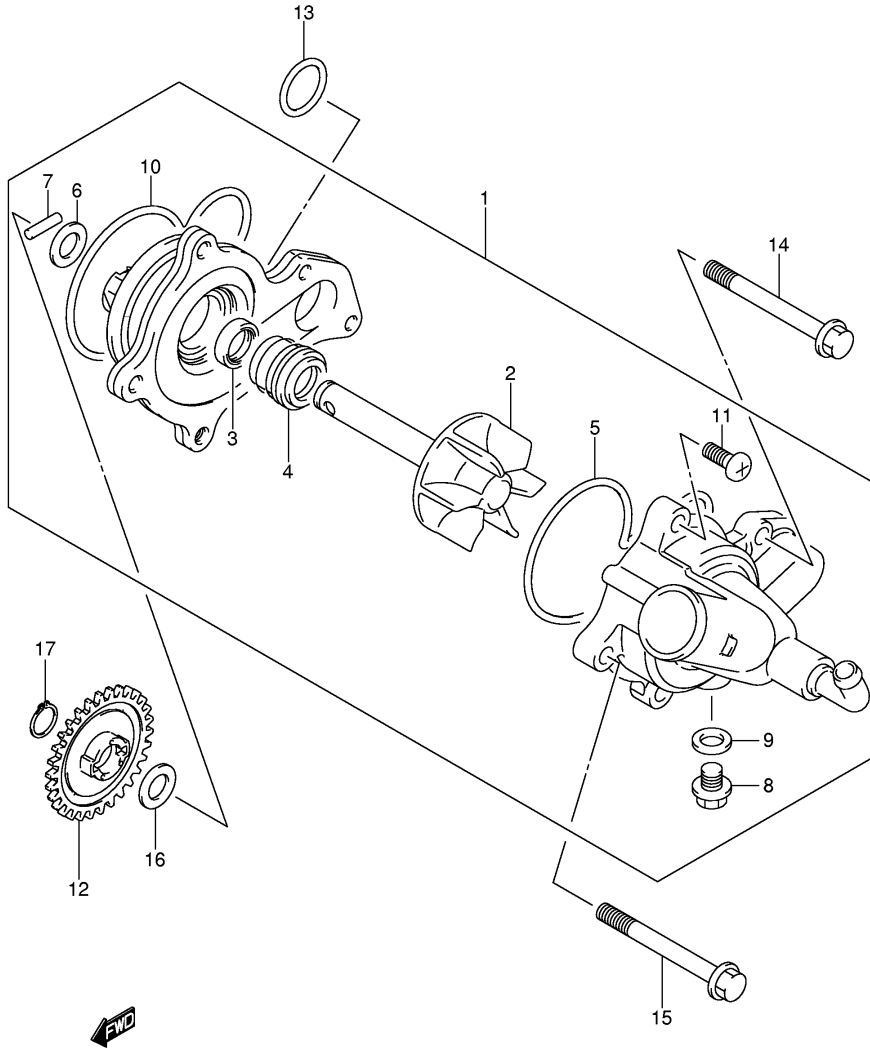

FIG.18

Ref No	Part No	Description
1	15100-31G00	Pump Assy, Fuel
2	15810-31G00	Hose, Fuel
3	15815-35F00	• Retainer

FIG.19

Ref No	Part No	Description
1	17400-31G00	Pump Assy, Water
2	17491-31G00	• Impeller
3	17470-02F00	• Seal, Water Pump Shaft
4	17431-07G00	• Oil Seal
5	17418-31G00	• O Ring
6	17432-07G00	• Washer
7	17482-03G00	• Pin
8	17415-20920	• Bolt, Drain
9	09168-08016	• Gasket, 8.2x14x1
10	17435-31G00	• O Ring
11	02112-06163	• Screw
12	17461-31G00	Gear, Water Pump Driven
13	09280-22001	O-ring (d:2.4,id:21.8)
14	01547-06453	Bolt
15	01547-06553	Bolt
16	09181-10158	Washer, 10x18x0.5
17	08331-31106	Circlip