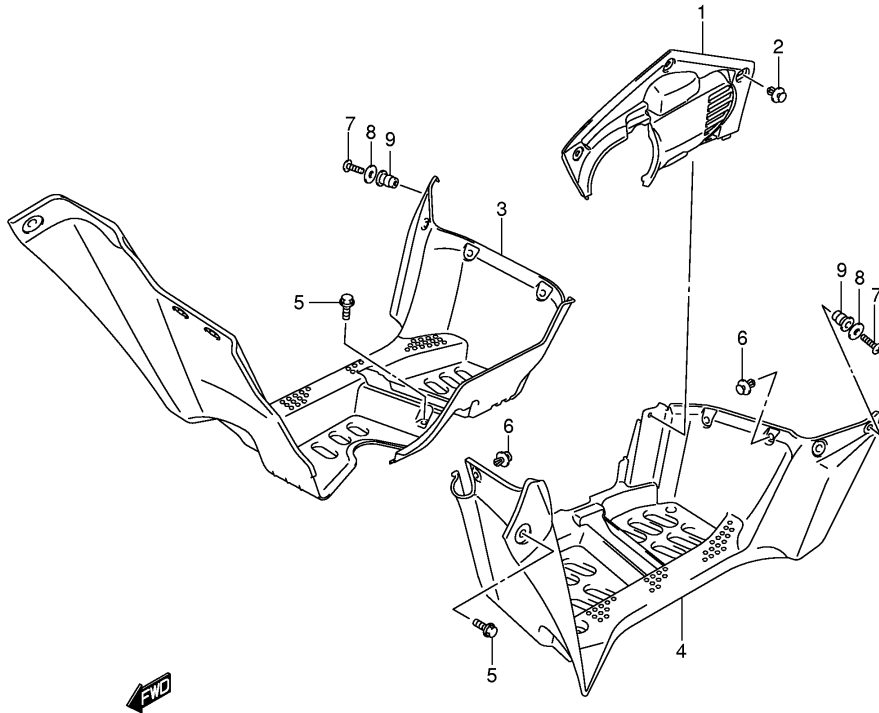

FIG.50

Ref No	Part No	Description
1	92111-31G00	Body, Front Box
2	09148-05038	Nut
3	03541-05163	Screw
4	08322-01047	Washer
5	09229-04038	Rivet
6	92112-31G00	Lid, Front Box
7	03512-05123	Screw
8	92113-03G00	Holder
9	92114-03G00	Stopper, Front Box
10	92141-31G00	Cushion, Front Box
11	92142-31G00	Cushion, No.1
12	09250-10011	Plug
13	09800-21053	Tool Assy
14	96200-18A02	Gauge, Air
15	09822-00003	Clamp, Wrench