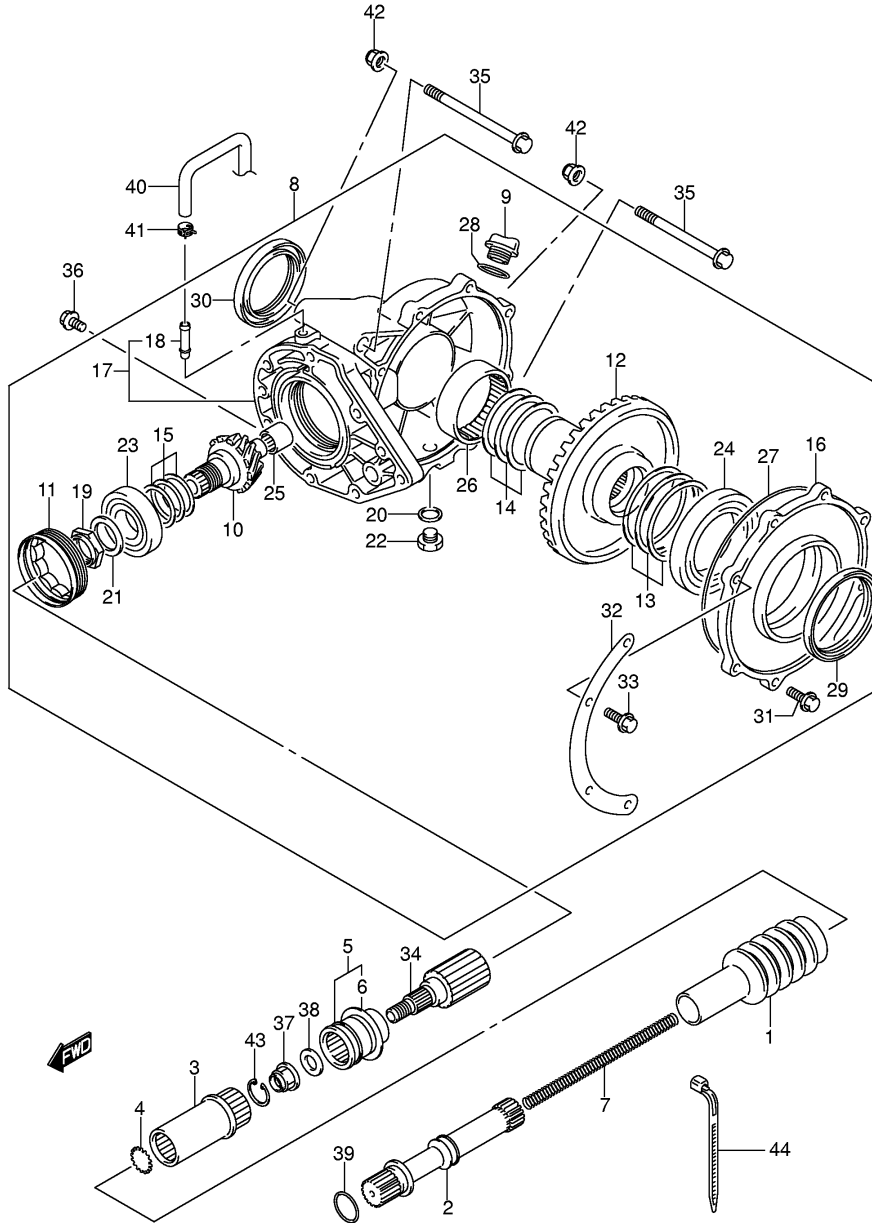

FIG.27

Ref No	Part No	Description
1	27153-31G10	Boot, Joint Shaft
2	27155-31G00	Shaft, Rear Propeller
3	27157-31G00	Joint, Rear Propeller
4	27158-31G00	Plate, Rear Prop Spring
5	27170-31G10	Coupling, Rr Prop Shaft
6	27592-31G10	• . Plate, Output Oil Seal
7	27192-31G00	Spring, Rear Propeller
8	27410-31G00	Case Assy, Rear Final Gear
9	09259-20022	• . Plug, Gear Oil Filler
10	27311-31G00	• . Gear, Rr Final Drive
11	27312-38F00	• . Stopper, Final Drive
12	27320-31G00	• . Gear, Rr Final Driven
13	27326-31810	• . Shim Set, Final Driven, L
14	27327-31810	• . Shim Set, Final Driven, R
15	27445-24810	• . Shim Set, Final Drive Gear
16	27451-31G00	• . Case, Rear Final Gear, L
17	27460-31G00	• . Case, Rear Final Gear, R
18	09364-08003	• • . Union, Case Breather
19	09140-28006	• . Nut, Rear Final Drive
20	09168-14002	• . Gasket, Oil Drain
21	09181-28195	• . Washer, Rr Final Dr Gr
22	09247-14013	• . Plug, Oil Drain
23	09262-28023	• . Bearing, Final Drive
24	09262-65001	• . Bearing, Final Driven, L
25	09263-20062	• . Bearing, Final Drive
26	09263-55003	• . Bearing, Final Driven, R
27	09280-00029	• . O-ring, Bearing Case, L
28	09280-17003	• . O-ring, Gear Oil Filler
29	09283-65001	• . Seal, Final Driven Gear, L
30	09283-65001	• . Seal, Final Driven Gear, R
31	09103-08197	• . Bolt, Rear Final Gr
32	27452-31G00	• . Plate, Rr Final Gr Cover
33	09103-08388	• . Bolt, Rr Final Gr Case
34	27594-31G00	Shaft, Rr Final Drive
35	09103-10148	Bolt, Rear Final Gr
36	09103-10313	Bolt, Rear Final Gear
37	09159-14010	Nut, Rr Prop Shaft Coup
38	09181-14002	Washer, Rear Prop Shaft
39	09280-20002	O-ring, Rr Propeller
40	27491-31G00	Hose, Breather
41	09401-10403	Clamp, Breather Case
42	09159-10058	Nut, Rear Final Gear
43	08331-41226	Circlip, Joint Shaft
44	09407-18402	Clamp (l:165)

LT-A700XK6 P17_027
FINAL BEVEL GEAR(RR)