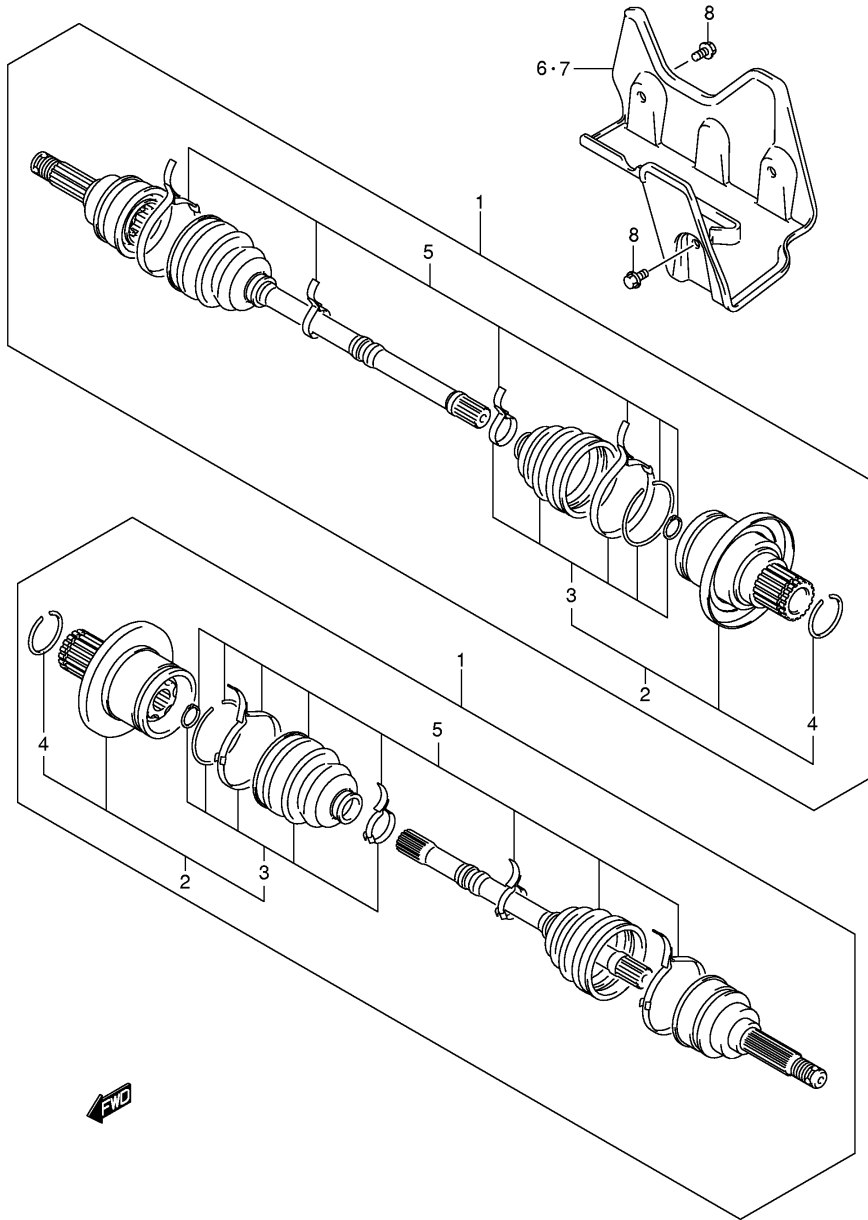

Ref No	Part No	Description
1	64901-31G10	Shaft Assy, Rear Drive
2	64933-31G10	• . Joint Set
3	64931-31G10	•• .. Boot Set, Inner
4	54925-31G01	•• .. Circlip
5	64930-31G02	• . Boot Set, Outer
6	64903-31G00	Protector, Rr Drive Shaft, R
7	64904-31G00	Protector, Rr Drive Shaft, L
8	09111-06085	Bolt, Rr Drive Shaft Pr

FIG.66

LT-A700XK6 P17_066
REAR DRIVE SHAFT