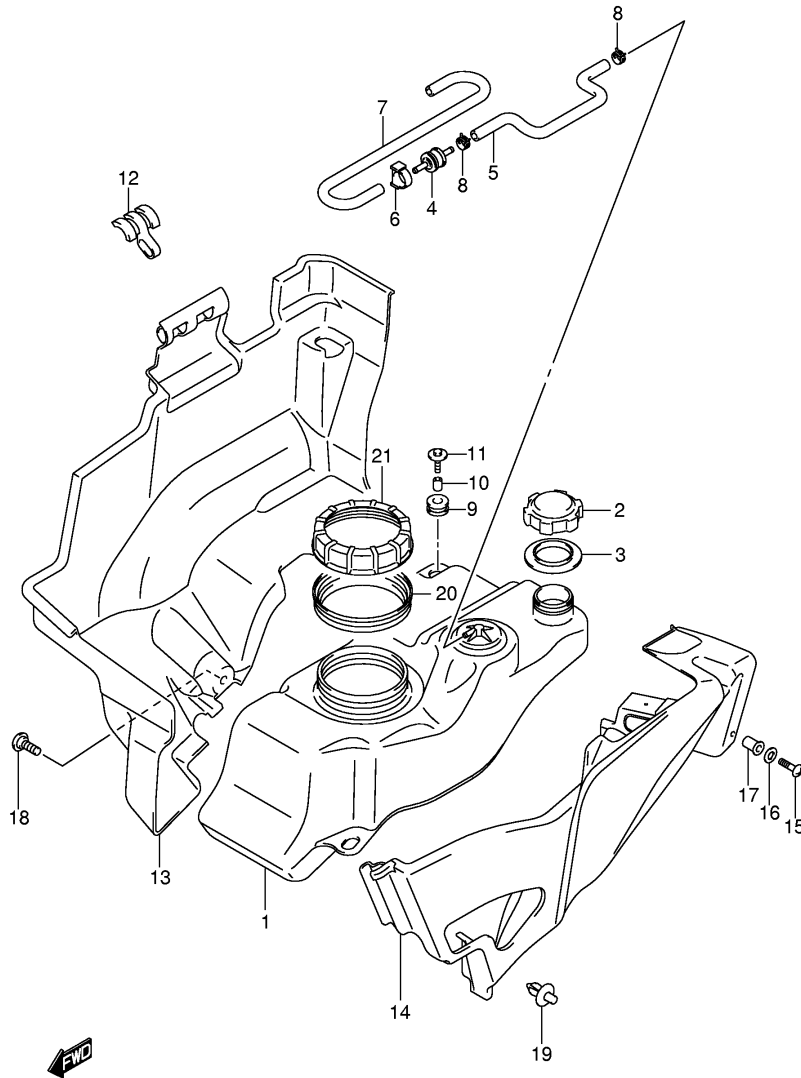

FIG.41

Ref No	Part No	Description
1	44100-31G00	Tank Assy, Fuel
2	44200-31G00	Cap Assy, Fuel Tank
3	44261-31G00	Rubber, Inlet
4	85451-75100	Valve, Check
5	44425-31G00	Hose, Check Valve
6	44881-31G00	Cushion, Check Valve
7	44434-31G00	Hose, Tank Breather
8	09401-08409	Clip
9	44281-03G00	Cushion, Rear
10	09180-06293	Spacer
11	09116-06050	Bolt
12	44541-31G00	Cushion, Side
13	44390-31G00	Cover, Lower
14	44391-31G00	Cover, Outer
15	02142-05203	Screw
16	09160-05046	Washer
17	09159-05019	Nut
18	09139-06137	Screw
19	09409-07333	Clip
20	44596-10G00	Gasket, Fuel Pump
21	44597-10G00	Retainer, Fuel Pump