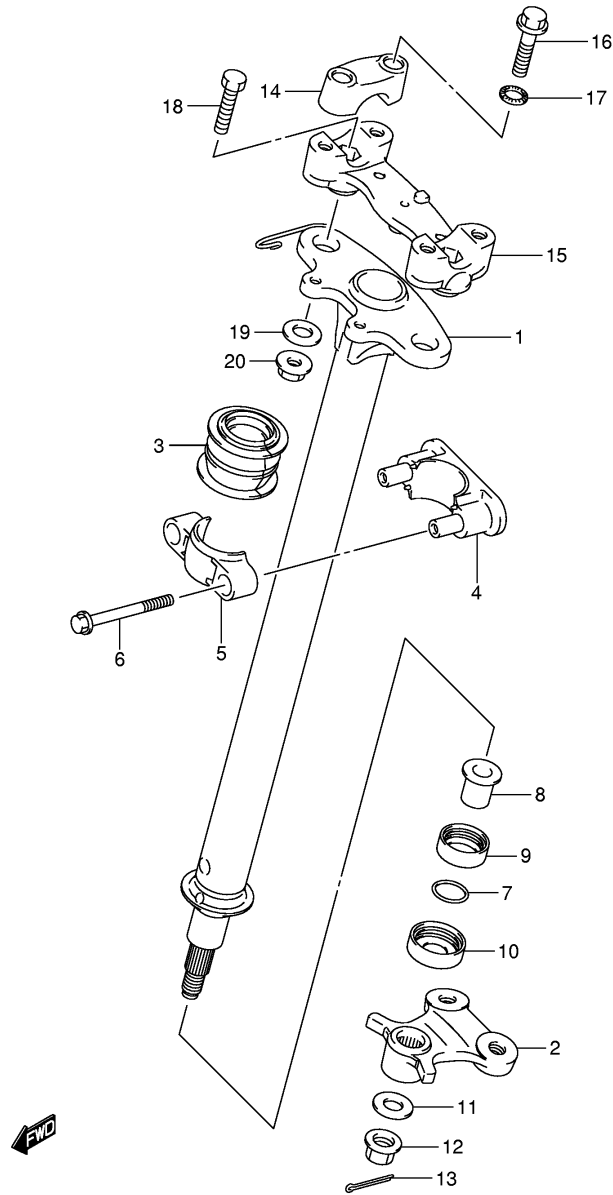

FIG.55

Ref No	Part No	Description
1	51650-31G00	Shaft, Steering
1	51650-31G10	Shaft, Steering
2	51653-31G10	Plate, Steering Arm
3	51678-31G00	Bush, Steering Shaft Holder
4	51670-31G00	Holder, Steering Shaft
5	51673-31G00	Holder, Steering Shaft Front
6	01550-08653	Bolt
7	09280-24010	O Ring (id:23.7,d:2.4)
8	51661-31G00	Bush, Steering Shaft Lower (24x30x32.2)
9	51662-31G00	Dust Seal, Steering Shaft (30x43x10)
10	51663-31G00	Dust Seal, Steering Lower (18.6x43x10)
11	09160-14062	Washer
12	09159-14027	Nut
13	04111-20208	Cotter Pin
14	56211-09F00-291	Clamp, Handlebar Upper (black)
15	56211-31G00-291	Clamp, Handle Holder (black)
16	01550-08353	Bolt
17	09164-08015	Washer
18	01500-10353	Bolt, Handle Holder
19	09160-10128	Washer
20	09159-10058	Nut

LT-A700XK6 P17_055
STEERING SHAFT