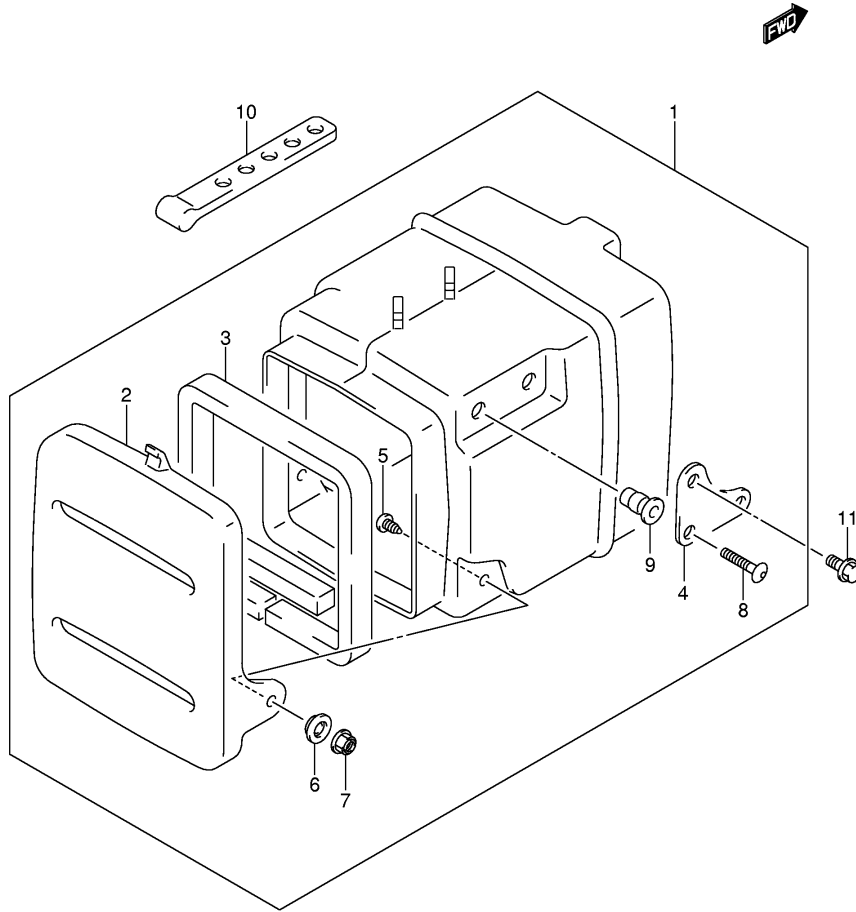

FIG.51

Ref No	Part No	Description
1	93100-31G00	Box Assy, Rear
2	93112-31G00	. Lid
3	93114-31G00	. Cushion
4	93113-31G00	. Bracket
5	02142-06163	. Screw, Hinge
6	09169-06045	. Washer
7	08319-31063	. Nut
8	02142-05203	. Screw, Box
9	09159-05019	. Nut
10	93191-09F11	Band, Box
11	01560-06103	Bolt