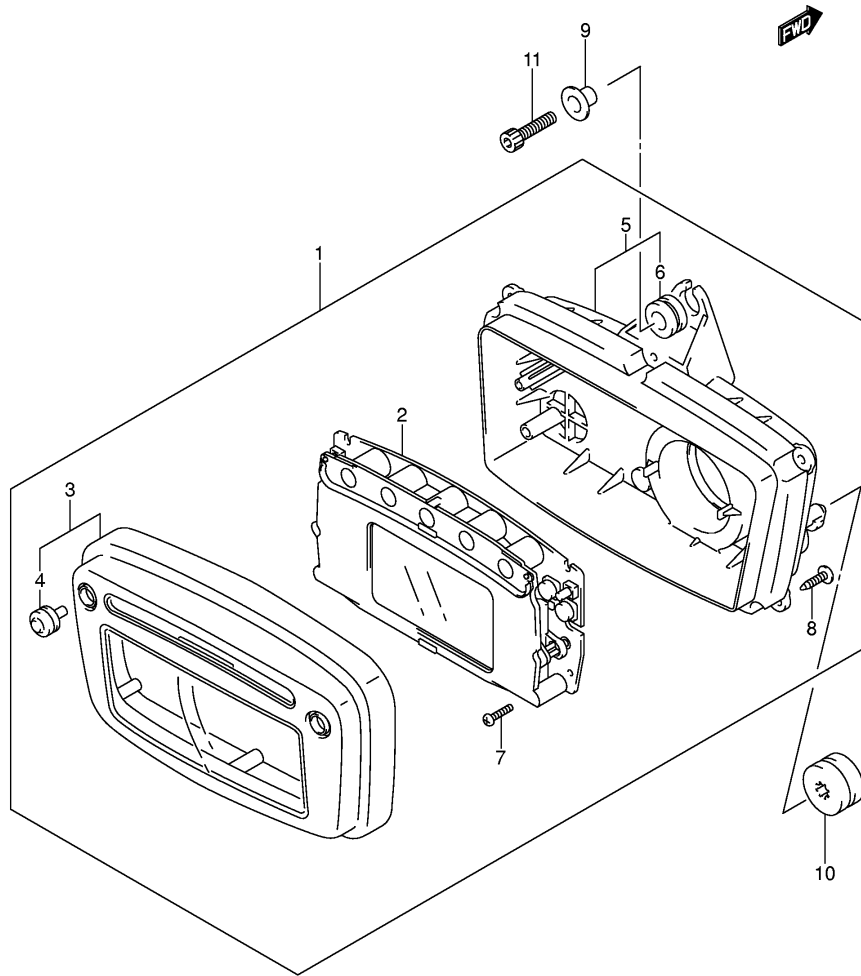

FIG.32A

Ref No	Part No	Description
1	34100-31G50	Speedometer Assy
1	34100-31G30	Speedometer Assy
2	34120-31G50	• . Speedometer
2	34120-31G30	• . Speedometer
3	34150-31G30	• . Case, Upper
4	34124-31G30	•• .. Switch Rubber
5	34111-31G30	• . Case, Lower
6	34955-33E00	•• .. Cushion, Meter
7	34147-31G30	• . Screw (3x10)
8	34149-31G30	• . Screw (3x12)
9	34187-47F00	Spacer, Speedometer
10	34955-13E00	Cushion, Meter No.1
11	07130-05203	Bolt, Speedometer