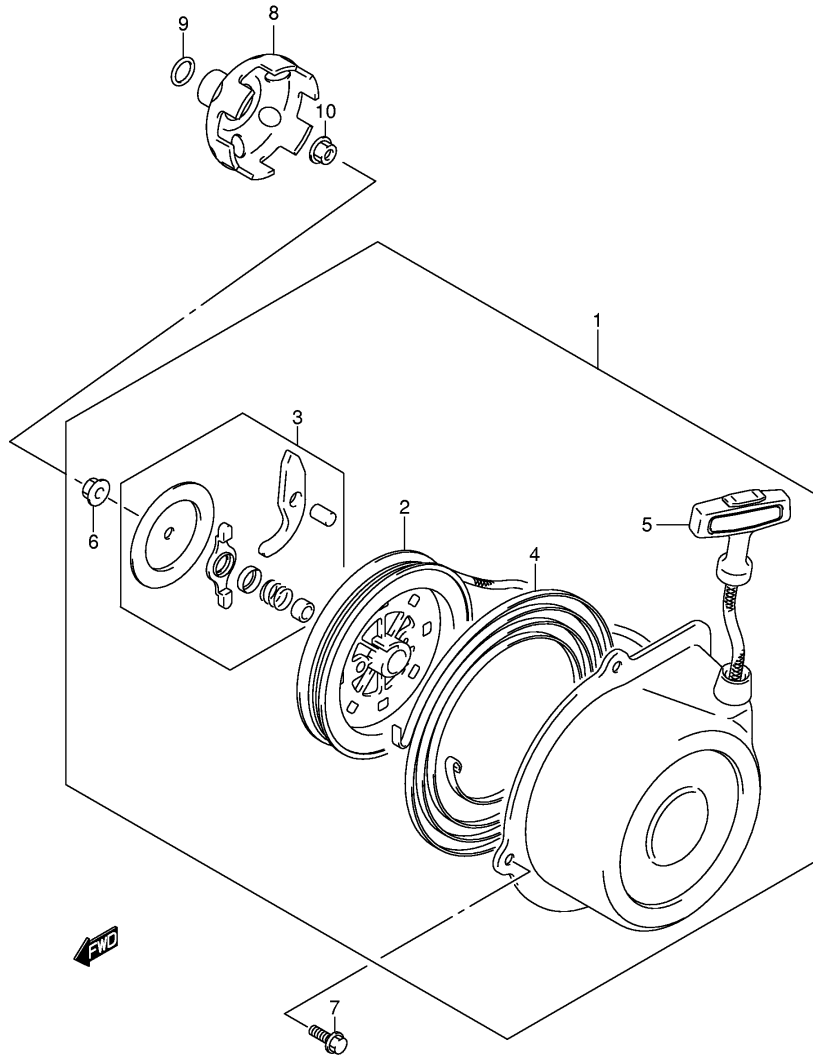

FIG.15

Ref No	Part No	Description
1	18100-24503	Starter Assy, Recoil
2	18120-24500	• Reel
3	18130-24400	• Ratchet Set
4	18142-24400	• Spring, Spiral
5	18200-24501	• Rope Assy
6	08316-10063	• Nut
7	09103-06236	Bolt, 6x12
8	18410-09F02	Cup, Starter
9	09280-12009	O-ring (d:1.9,id:12.6)
10	08316-10103	Nut