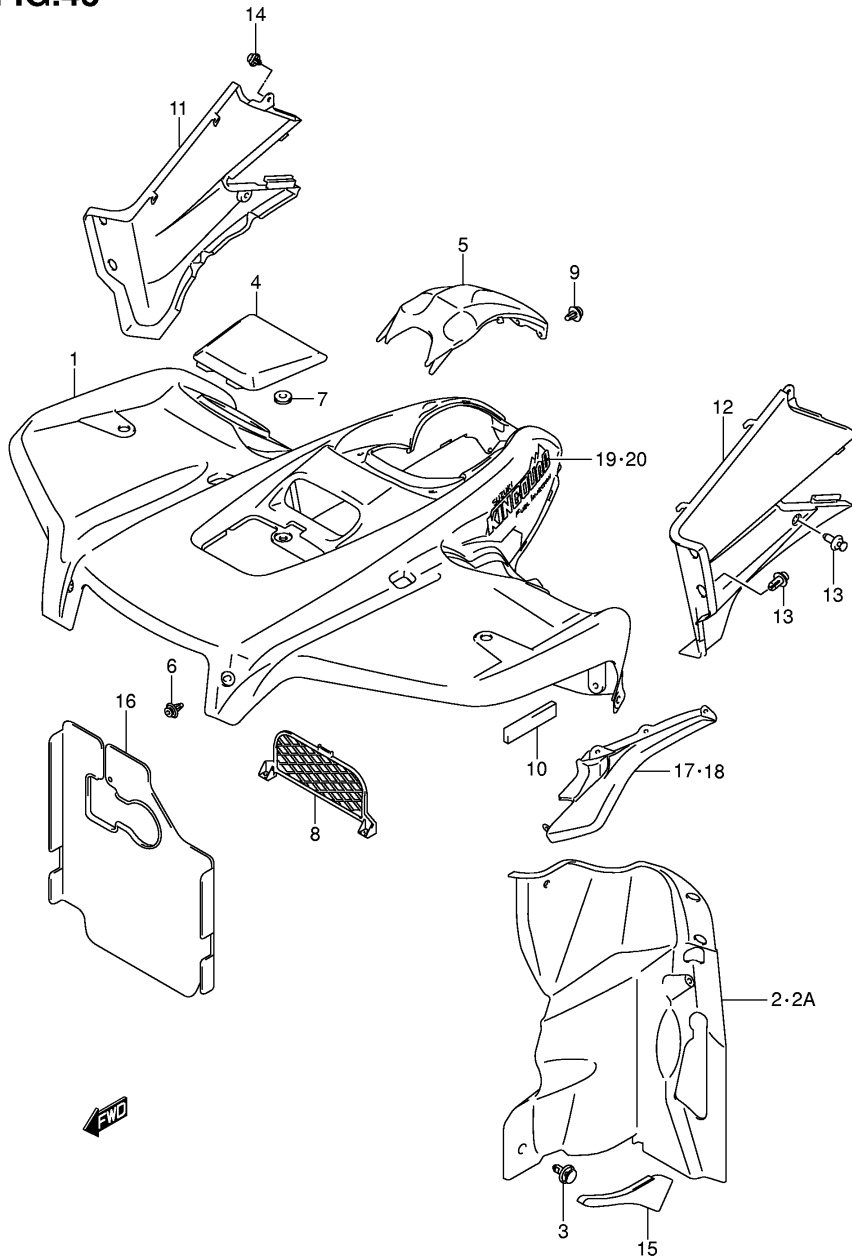

FIG.43

Ref No	Part No	Description
1	53111-31G10-YT9	Fender, Front (red)
1	53111-31G10-019	Fender, Front (black)
1	53111-31G10-YLG	Fender, Front (green)
2	53421-31G00	Mudflap, Inner Lh
2a	53411-31G00	Mudflap, Inner Rh
3	09409-07333	Clip
4	53341-31G00-YT9	Lid (red)
4	53341-31G00-019	Lid (black)
4	53341-31G00-YLG	Lid (green)
5	53119-31G00-YT9	Fender, Center (red)
5	53119-31G00-019	Fender, Center (black)
5	53119-31G00-YLG	Fender, Center (green)
6	09409-07333	Clip
7	09320-08018	Cushion
8	53212-31G00	Cover, Inner
9	09409-07333	Clip
10	53145-07G01	Cushion, Fender Side
11	53110-31G10-291	Cover, Side Rh (black)
12	53110-31G20-291	Cover, Side Lh (black)
13	09409-07333	Clip
14	09409-08335	Clip, Rear Rh
15	53116-31G00	Mudguard, Side Rh
16	53117-31G00	Cover, Center
17	53331-31G00-291	Mudguard, Front Rh (black)
18	53332-31G00-291	Mudguard, Front Lh (black)
19	68151-31G00-CPR	Emblem, Rh
20	68152-31G00-CPR	Emblem, Lh

LT-A700XK6 P17_043
FRONT FENDER